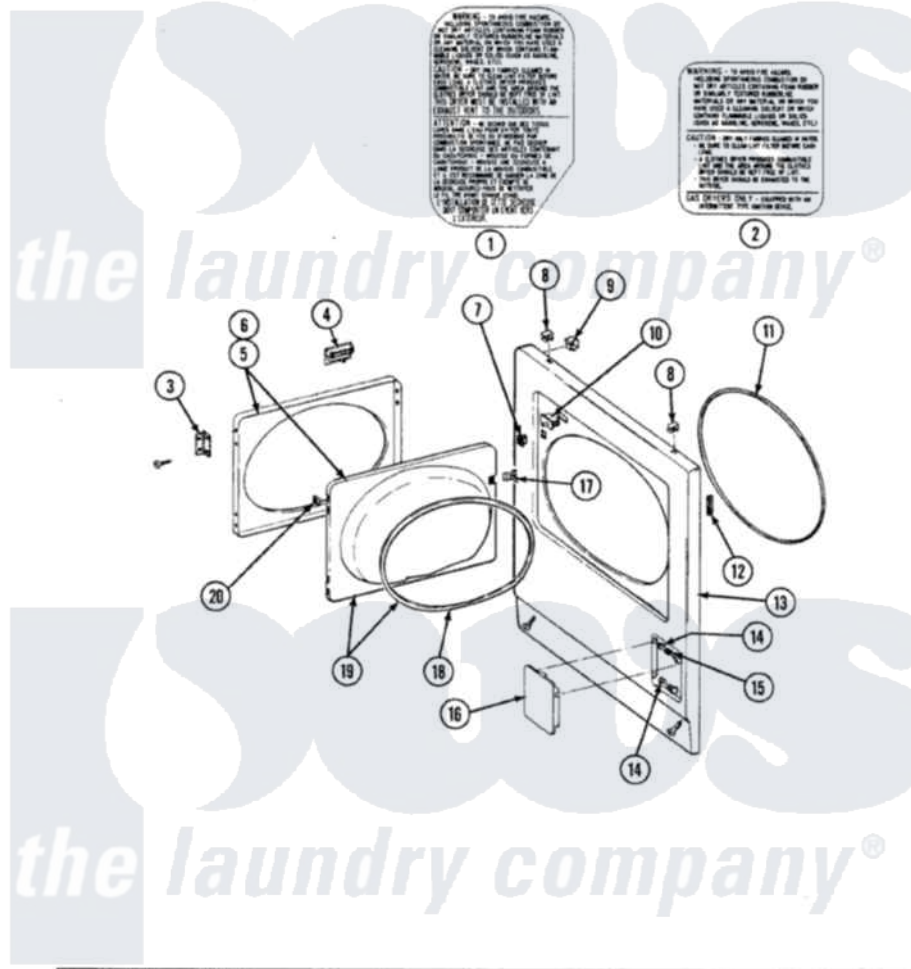

Maytag LDG8000 02 - FRONT PANEL & DOOR ASSEMBLY

SECTION: FRONT PANEL & DOOR ASSEMBLY
 MODEL: DE-DG MODELS

Issue Date: 8/92

Maytag [Residential Maytag LDG8000 Dryer Parts](#) Parts Diagram 02 - FRONT PANEL & DOOR ASSEMBLY
 Click on the part number to view part

Item	Original Part Number	Replaced By	Status	Part Description
1	314942			INSTRUCTION LABEL
2	314941		Not Available	LABEL, INSTRUCTION
3	Y314062			Screw, Door Hinge And Panel
"	307099	33001230		Hinge, Door
4	314972			Handle Door ALM
5	307111L	308061L		Door Assembly----NA
6	314966L		Not Available	DOOR PANEL ALMOND
7	306436			Door Latch Kit--W
8	212982	22001650		Fastener, Spring
9	Y310376			Clip, Door Switch Harness
10	Y305753	W10169313		Switch-Dor
11	314937			Seal, Front Panel
12	Y313907			Fastener, Twin
13	307998L			Front Panel----NA
14	312301		Not Available	BUSHING FOR ACCESS STUD
"	212949	22001866		Screw, Relay

15	312369		Sleeve, Access Panel Stud Part Not Used
16	302542L	Not Available	PART NOT USED. (DG ONLY)
17	314936	33001305	Strike, Door
"	314944	33001305	Strike, Door
18	314935	33001192	Seal, Door
19	307098	Not Available	DOOR, INNER (W/SEAL)
20	Y313910		Clip, Door Liner To Outer Panel