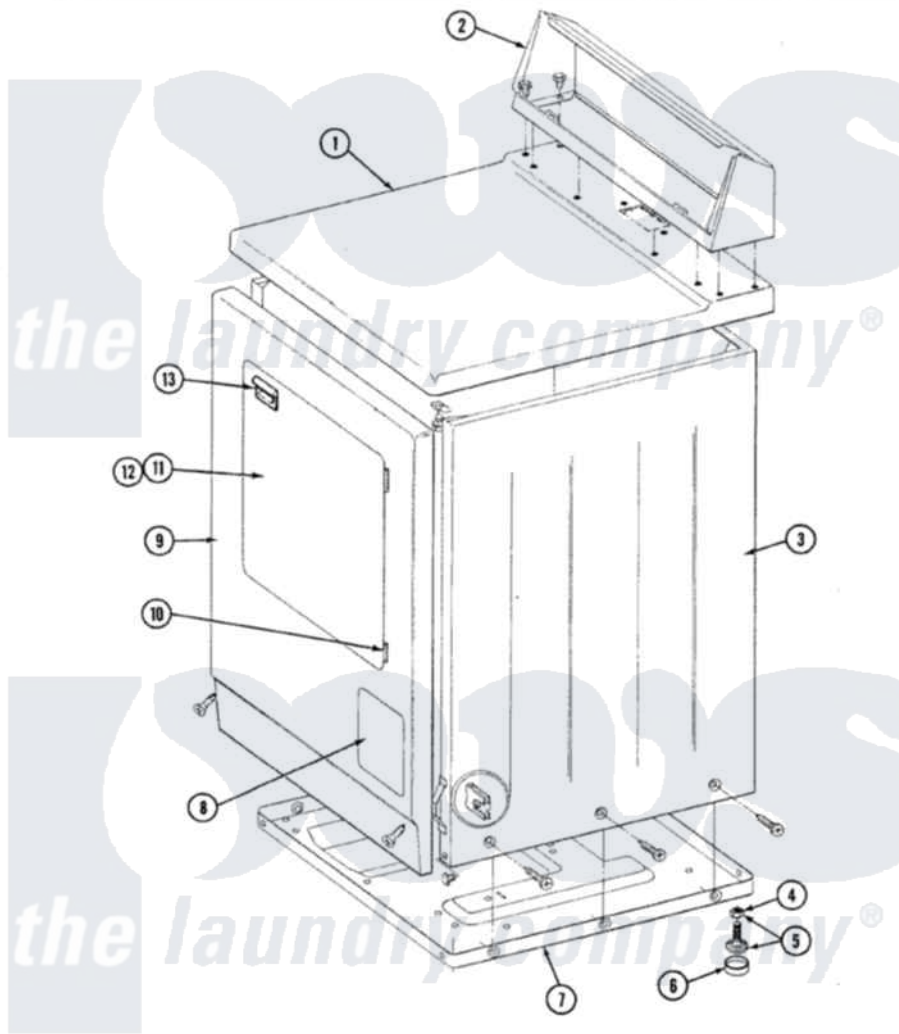

Maytag LDG8000 03 - FRONT VIEW

SECTION: FRONT VIEW
MODEL: DE-DG MODELS

Issue Date: 6/90

56

Maytag [Residential Maytag LDG8000 Dryer Parts](#) Parts Diagram 03 - FRONT VIEW
Click on the part number to view part

Item	Original Part Number	Replaced By	Status	Part Description
1	307104L			Top Cover Assembly
"	204445			Screw And Fastener Assembly
2	305193L			Console
"	Y313559			Screw
3	307124L		Not Available	CABINET ASSY ALMOND
"	Y310632	1163839		Screw
4	Y052740	62739		Nut, Lock
5	Y305086			Adjustable Leg And Nut
6	Y314137			Foot, Rubber
7	Y303361		Not Available	BASE ASSY. (UPPER & LOWER)
8	302542L		Not Available	PART NOT USED. (DG ONLY)
9	307998L			Front Panel---NA
10	307099	33001230		Hinge, Door
11	307111L	308061L		Door Assembly---NA
12	314966L		Not Available	DOOR PANEL ALMOND
13	314972			Handle Door ALM