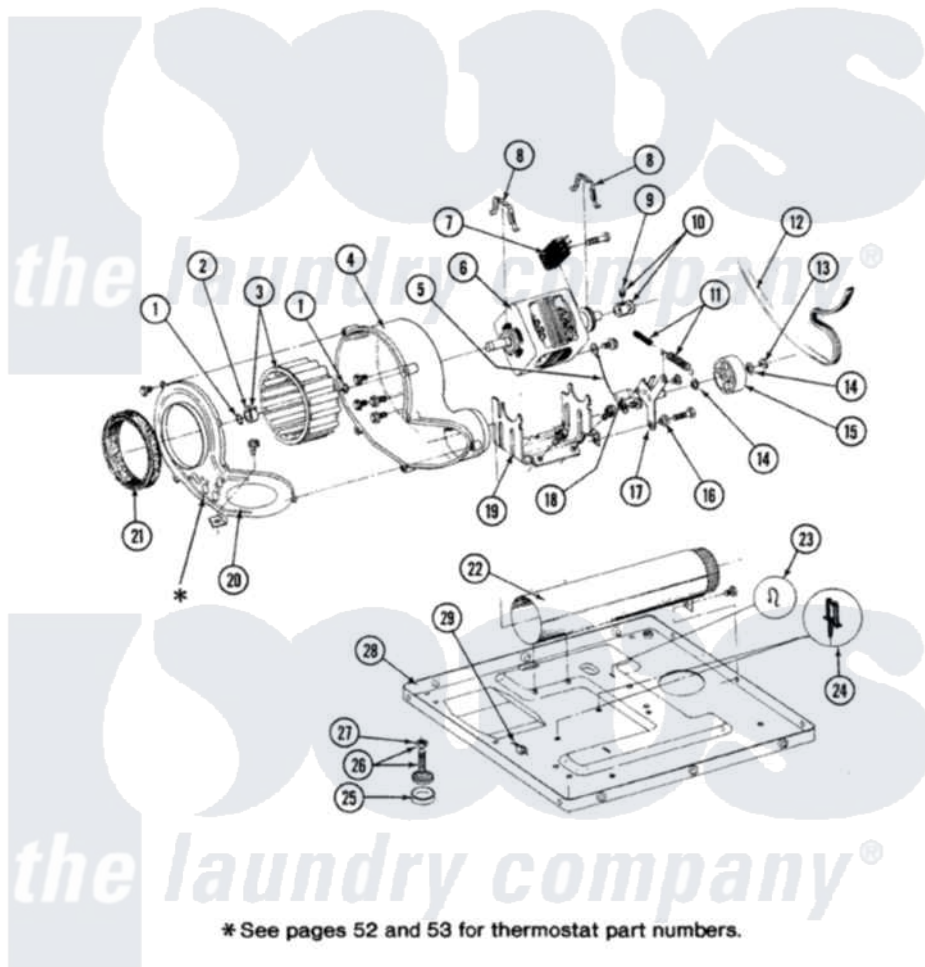

Maytag LDG8000 07 - MOTOR, BLOWER, BASE FRAME & THERMOSTATS

SECTION: MOTOR, BLOWER, BASE FRAME & THERMOSTATS
 MODEL: DG-DE MODELS

Issue Date: 6/90

50

Maytag [Residential Maytag LDG8000 Dryer Parts](#) Parts Diagram 07 - MOTOR, BLOWER, BASE FRAME & THERMOSTATS

[Click on the part number to view part](#)

Item	Original Part Number	Replaced By	Status	Part Description
1	410233	9703438		Ring-Retrn
2	312967			Clamp, Blower Housing
3	Y303836			Blower Wheel Assembly And Clamp
4	Y310632	1163839		Screw
"	Y312893			Housing, Blower
5	901220			Ground Wire
"	211294	90767		Screw, 8A X 3/8 HeX Washer Head Tapping
"	910343	488234		Screw 8-32 X 1/4
6	Y303358	W10410999		Motor-Drve
7	306207		Not Available	(PROD. No.303358-8 & No.303358-9)
"	Y303877		Not Available	SWITCH, MOTOR EXTERNAL START No.303358-2, No.303358-4, 303358-7
"	Y303879			Switch, Motor External Start

8	Y015825		Clip, Motor To Motor Support
9	Y053241		Set Screw, Motor Pulley
10	Y305185	6-3051850	Pulley- MO
11	Y303945		IDLER SPRING ASSY. W/PLUG
12	Y312959		Poly "V" Belt For Tumbler
13	312958	354987	Ring, Retaining
14	Y312527		Washer, Idler Shaft
15	Y303705	6-3037050	Pulley- ID
16	Y312894	315772	Sleeve, Idler Arm
17	Y014874		Screw, Idler Arm And Sleeve
"	Y303363	6-3033630	Idler Arm
"	Y312961	W10116751	Screw
18	Y313582	W10116756	Spacer
19	Y313561		Screw----NA
"	312897	Not Available	SUPPORT, MOTOR
20	314846		Cover, Blower Housing
"	Y313561		Screw----NA
"	Y312961	W10116751	Screw
21	Y312901		Seal, Housing Cover
22	Y303442		EXHAUST DUCT ASSEMBLY
"	Y310632	1163839	Screw
23	410490		Spring, Retainer Wire Harness
24	Y313262	W10116752	Retainer-
25	Y314137		Foot, Rubber
26	Y305086		Adjustable Leg And Nut
27	Y052740	62739	Nut, Lock
28	Y303361	Not Available	BASE ASSY. (UPPER & LOWER)
29	Y310376		Clip, Door Switch Harness