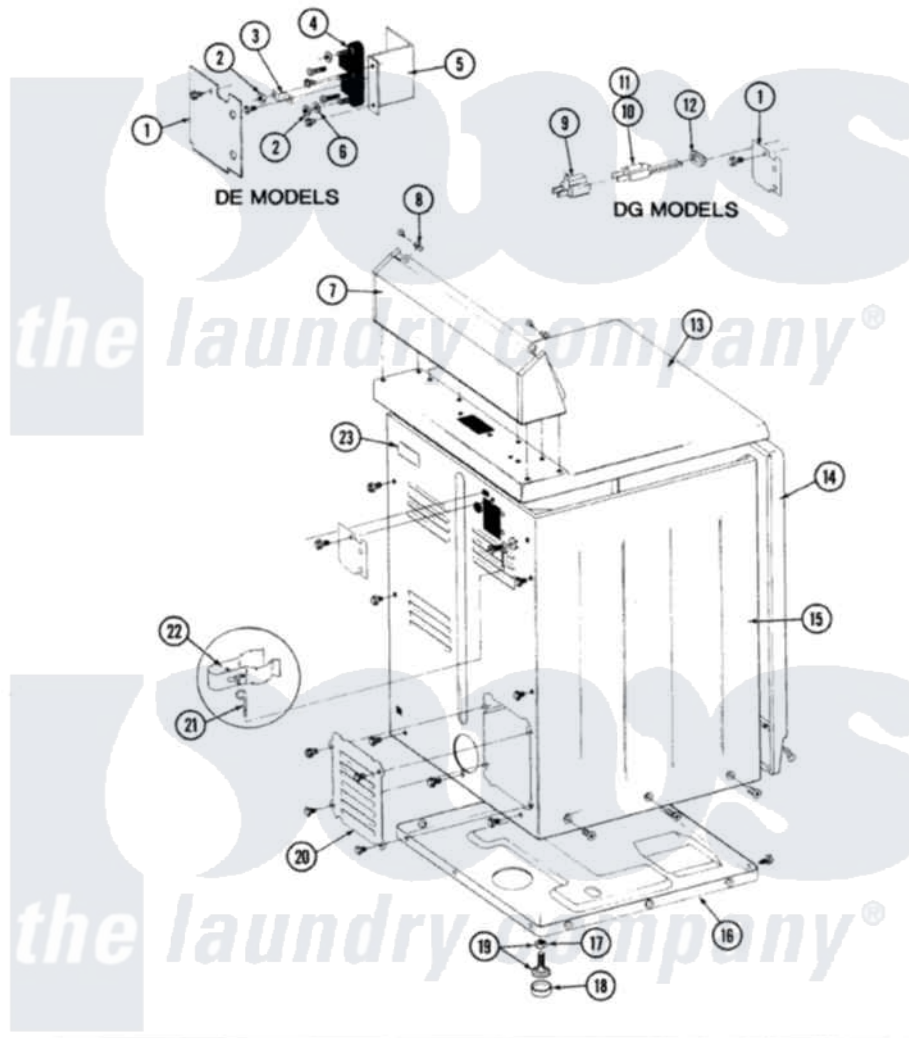

Maytag LDG8000 08 - REAR VIEW

SECTION: REAR VIEW
MODEL: DE-DG MODELS

Issue Date: 6/90

38

Maytag Residential Maytag LDG8000 Dryer Parts Parts Diagram 08 - REAR VIEW
Click on the part number to view part

Item	Original Part Number	Replaced By	Status	Part Description
1	Y312905		Not Available	COVER, TERMINAL
7	305193L			Console
8	215075			Fastener, Control Panel To Console
9	Y201808			Converter
10	302521		Not Available	CORD, POWER PART NOT USED-GAS MODELS ONLY
12	211881			Grommet, Cord Part Not Used-Gas Models Only
13	307104L			Top Cover Assembly
14	307998L			Front Panel---NA
15	Y313561			Screw---NA
"	Y310632	1163839		Screw
"	307124L		Not Available	CABINET ASSY ALMOND
16	Y303361		Not Available	BASE ASSY. (UPPER & LOWER)
17	Y052740	62739		Nut, Lock
18	Y314137			Foot, Rubber

19	Y305086		Adjustable Leg And Nut
20	Y312951	Not Available	ACCESS COVER, BACK
"	211294	90767	Screw, 8A X 3/8 HeX Washer Head Tapping
"	Y313559		Screw
21	311155		Ground Wire And Clamp
22	313122		Screw - Baffle To Tumbler
"	301548		Clamp, Ground Wire
23	214519		LABEL, ELECTRICAL INSTR. PART NOT USED-GAS MODELS ONLY