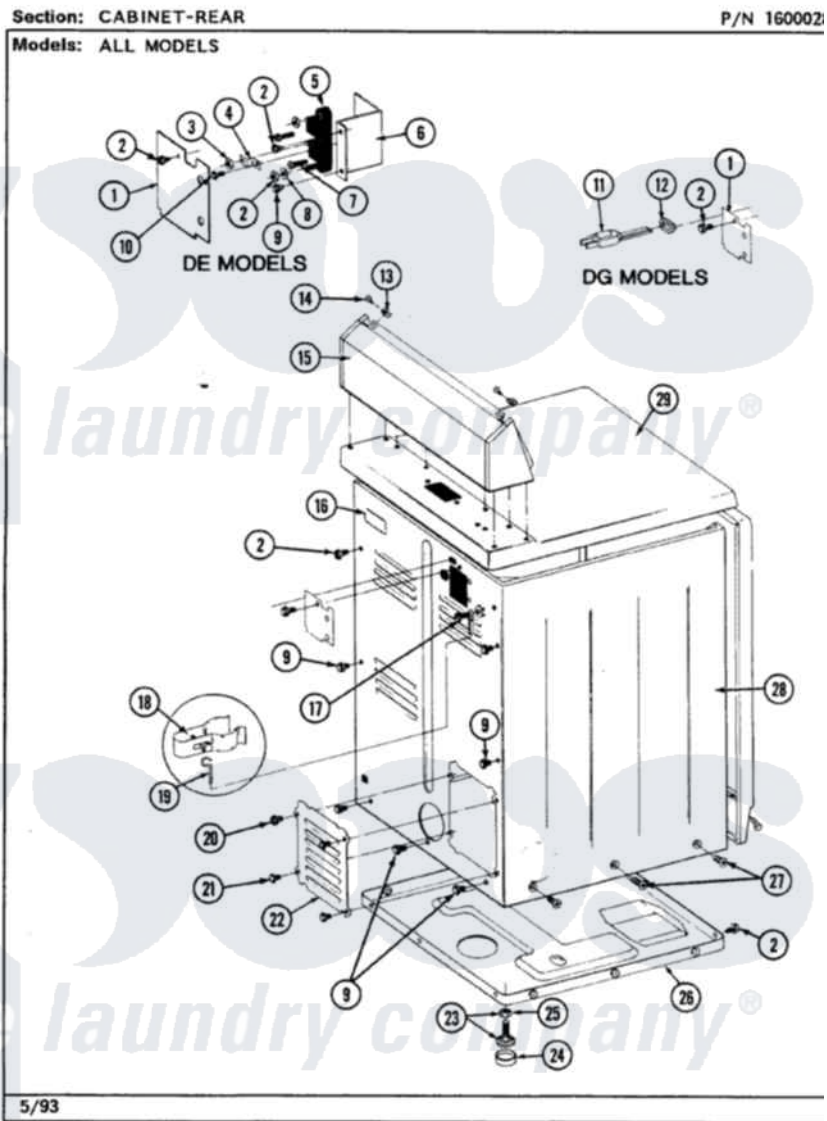

Maytag LDG8000AAL 02 - CABINET-REAR

Maytag Residential Maytag LDG8000AAL Dryer Parts Parts Diagram 02 - CABINET-REAR
Click on the part number to view part

Item	Original Part Number	Replaced By	Status	Part Description
1	Y312905		Not Available	COVER, TERMINAL
2	Y313561			Screw----NA
3	311484	112432		Nut
4	Y312184			Strap, Grounding
5	400008			Block, Terminal
6	Y312904			Bracket, Terminal Block
7	Y312209	W10001200		Screw
8	Y311270			Washer, Terminal Block
9	Y310632	1163839		Screw
10	Y311423	489483		Screw 10-32 X 1/2
11	302521		Not Available	CORD, POWER PART NOT USED-GAS MODELS ONLY
12	211881			Grommet, Cord Part Not Used-Gas Models Only
13	215075			Fastener, Control Panel To Console
14	210932			Screw, No.8 X 9/16 Ctsk Note: Screw, Inlet Duct

15	305193L		Console
16	214519		LABEL, ELECTRICAL INSTR. PART NOT USED-GAS MODELS ONLY
17	303846	22003781	Screw, Ground Strap
18	301548		Clamp, Ground Wire
19	311155		Ground Wire And Clamp
20	Y313559		Screw
21	211294	90767	Screw, 8A X 3/8 HeX Washer Head Tapping
22	Y312951	Not Available	ACCESS COVER, BACK
23	Y305086		Adjustable Leg And Nut
24	Y314137		Foot, Rubber
25	Y052740	62739	Nut, Lock
26	Y303361	Not Available	BASE ASSY. (UPPER & LOWER)
27	213077	Not Available	CAP FOR TIMER KNOB
28	307124L	Not Available	CABINET ASSY ALMOND
29	307104L		Top Cover Assembly