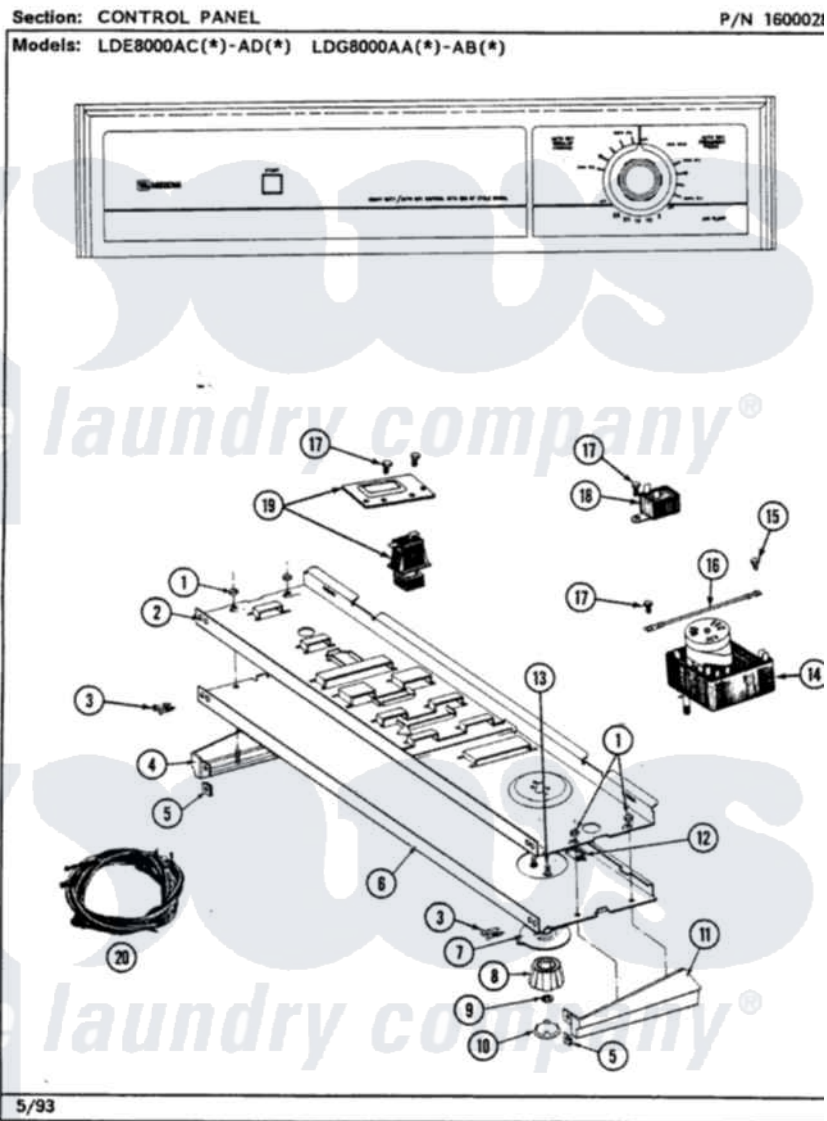

# Maytag LDG8000AAL 03 - CONTROL PANEL

Maytag Residential Maytag LDG8000AAL Dryer Parts Parts Diagram 03 - CONTROL PANEL  
 Click on the part number to view part

Item	Original Part Number	Replaced By	Status	Part Description
1	<a href="#">214872</a>			Palnut, End Cap Note: Nut, Lamp Holder
2	<a href="#">314184</a>			Back Up Plate
3	<a href="#">210932</a>			Screw, No.8 X 9/16 Ctsk Note: Screw, Inlet Duct
4	207928		Not Available	END CAP, CTRL. PNL. (LT-BLK)
5	<a href="#">214894</a>			Fastener, End Cap
6	308264		Not Available	FACIA
7	314725	<a href="#">33001500</a>		Dial, Timer Indicator
8	<a href="#">314724</a>			Knob For Timer
9	<a href="#">312273</a>			Nut, Control Knob
10	314723	<a href="#">W10133501</a>		Cap, Knob
11	<a href="#">207927</a>			End Cap, Control Panel
12	<a href="#">214897</a>			Pad, Control Panel
13	315317	<a href="#">488234</a>		Screw 8-32 X 1/4
14	Y308221		Not Available	TIMER

15	211294	<a href="#">90767</a>	Screw, 8A X 3/8 HeX Washer Head Tapping
16	<a href="#">204807</a>		Ground Wire, Supp. Plte To Top Cover
17	211168	<a href="#">W10139210</a>	Screw, 8-18 X 5/16
18	305205	<a href="#">694419</a>	Mini-Buzzer
19	<a href="#">307305</a>		Switch Push To Start
20	308334	Not Available	WIRE HARNESS
"	<a href="#">Y308498</a>		Harness, Wire
21	16000327	Not Available	GUIDE, QUICK REF. - MAYTAG
"	315280	Not Available	MANUAL, USE & CARE
"	315282	Not Available	MANUAL, USE & CARE