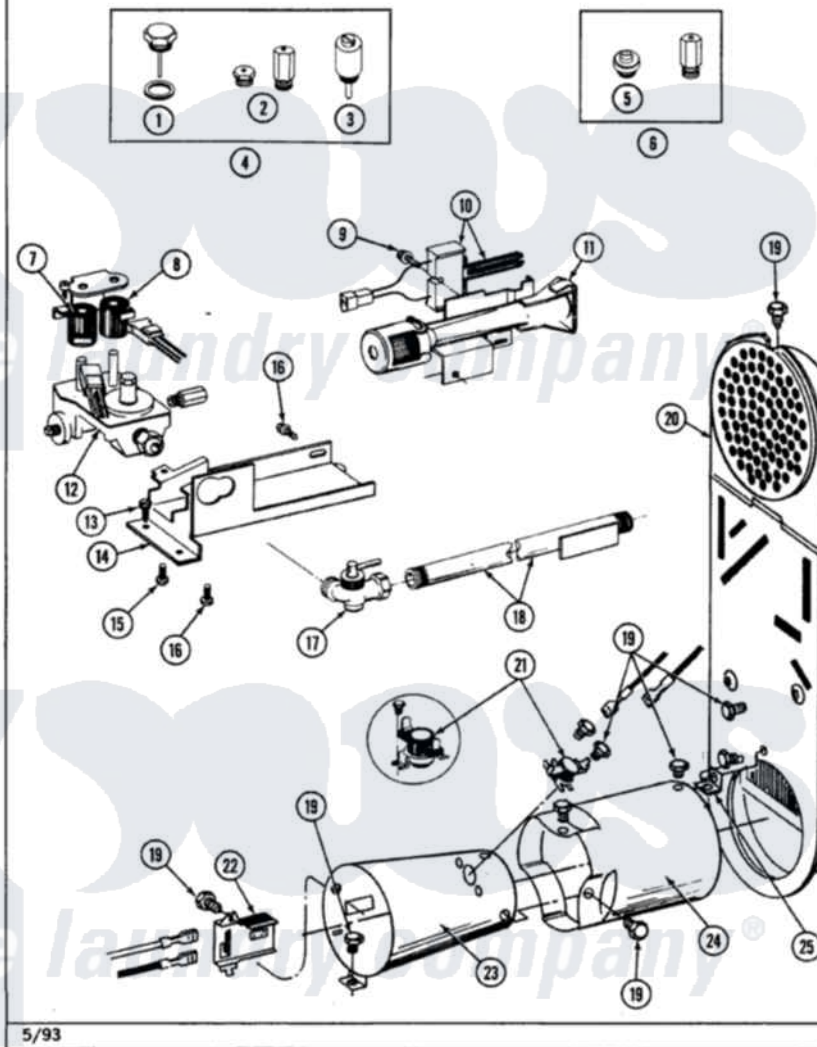

Maytag LDG8000AAL 05 - GAS VALVE

Section: GAS VALVE

P/N 160002E

Models: ALL LDG MODELS

5/93

Maytag [Residential Maytag LDG8000AAL Dryer Parts](#) Parts Diagram 05 - GAS VALVE

[Click on the part number to view part](#)

Item	Original Part Number	Replaced By	Status	Part Description
1	302810			Screw Assembly - Blue Block Ope
2	305861		Not Available	MAIN BURNER ORIFICE KIT-LPG
3	306184		Not Available	PLUG, BLOCKING (LPG REGULATOR)
4	Y306195	MAL9000AXX		LP Gas Con
5	314602	694424		Leak, Limiter
6	306204	33002924		Gas Conv K
7	306106			Coil, Holding And Booster-W
8	306105	694540		Coil, 60 Hz
9	304971			Screw Note: Screw, Igniter
10	304970	4391996		Ignitor
11	304974	33002793		Burner Assembly
12	306176			Valve, Gas
13	Y313561			Screw---NA
14	314566			Gas Control Bracket

15	314082	90767	Screw, 8A X 3/8 HeX Washer Head Tapping
16	Y313559		Screw
17	Y303349		Angle Shut-Off, Gas Valve
18	Y303383	33001735	Pipe And Bracket Assembly Series 18 Not Needed Use Vavle
19	211294	90767	Screw, 8A X 3/8 HeX Washer Head Tapping
20	Y308504	Not Available	INLET DUCT ASSEMBLY
"	307119		Duct, Inlet Assembly
21	303395		Thermostat, Hi-Limit
22	Y303377	338906	Radiant, Sensor
23	Y308548		Combustion Cone Assembly
"	Y303368		Cone, Combustion
24	Y303841		Cone, Extension
25	Y312890		Retainer, Heater Chamber