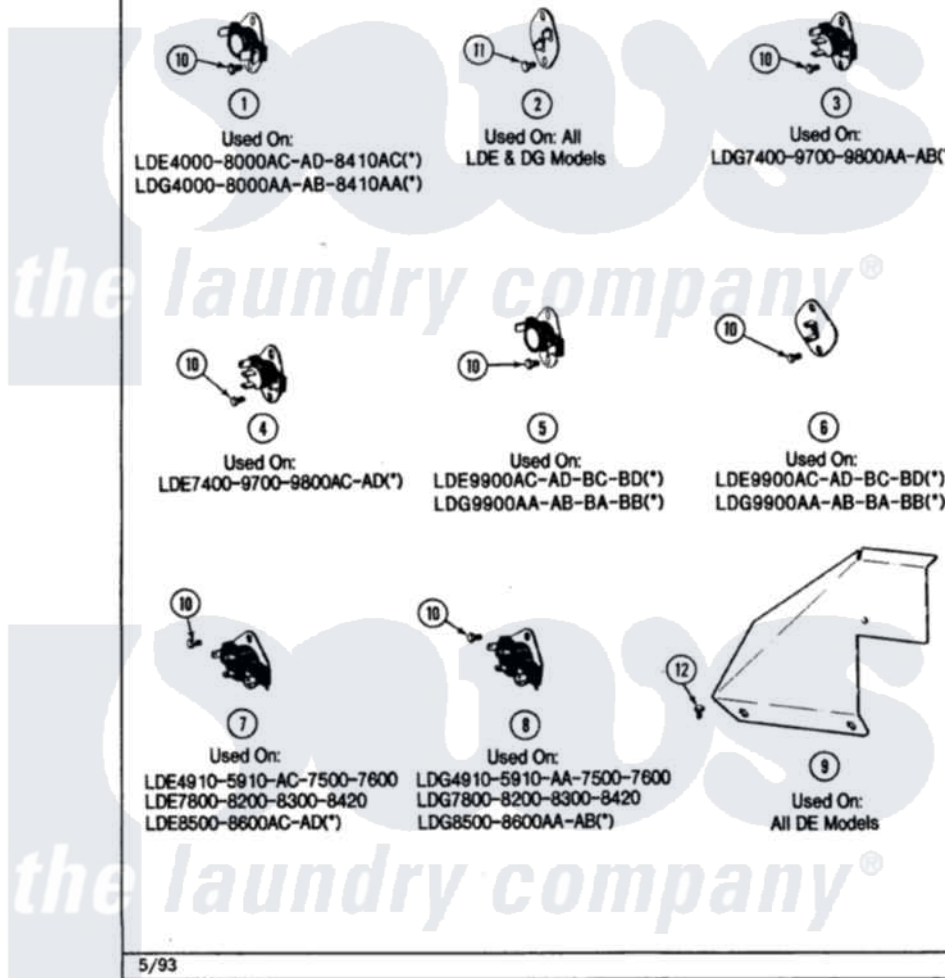

# Maytag LDG8000AAL 07 - THERMOSTATS

Section: THERMOSTATS

P/N 1600028

Models: ALL MODELS

Maytag [Residential Maytag LDG8000AAL Dryer Parts](#) Parts Diagram 07 - THERMOSTATS

[Click on the part number to view part](#)

Item	Original Part Number	Replaced By	Status	Part Description
1	<a href="#">Y304475</a>			Cycling Thermostat 140 Deg.
2	<a href="#">306604</a>			Cut-Off, Thermal Part Not Used
3	<a href="#">306910</a>			Thermostat, Multi Temp Note: Thermostat
4	<a href="#">306911</a>			Thermostat, Multi-Temp
5	<a href="#">307200</a>			Thermostat, Limit
6	<a href="#">307208</a>			Thermistor, Temp. Control
7	<a href="#">307249</a>			Thermostat, Multi-Temp
8	<a href="#">307250</a>			Thermostat, Multi-Temp
9	315122		Not Available	COVER, THERMOSTAT PART NOT USED (MDE ONLY)
10	211294	<a href="#">90767</a>		Screw, 8A X 3/8 HeX Washer Head Tapping
11	314848	<a href="#">W10116760</a>		Screw
12	Y310632	<a href="#">1163839</a>		Screw