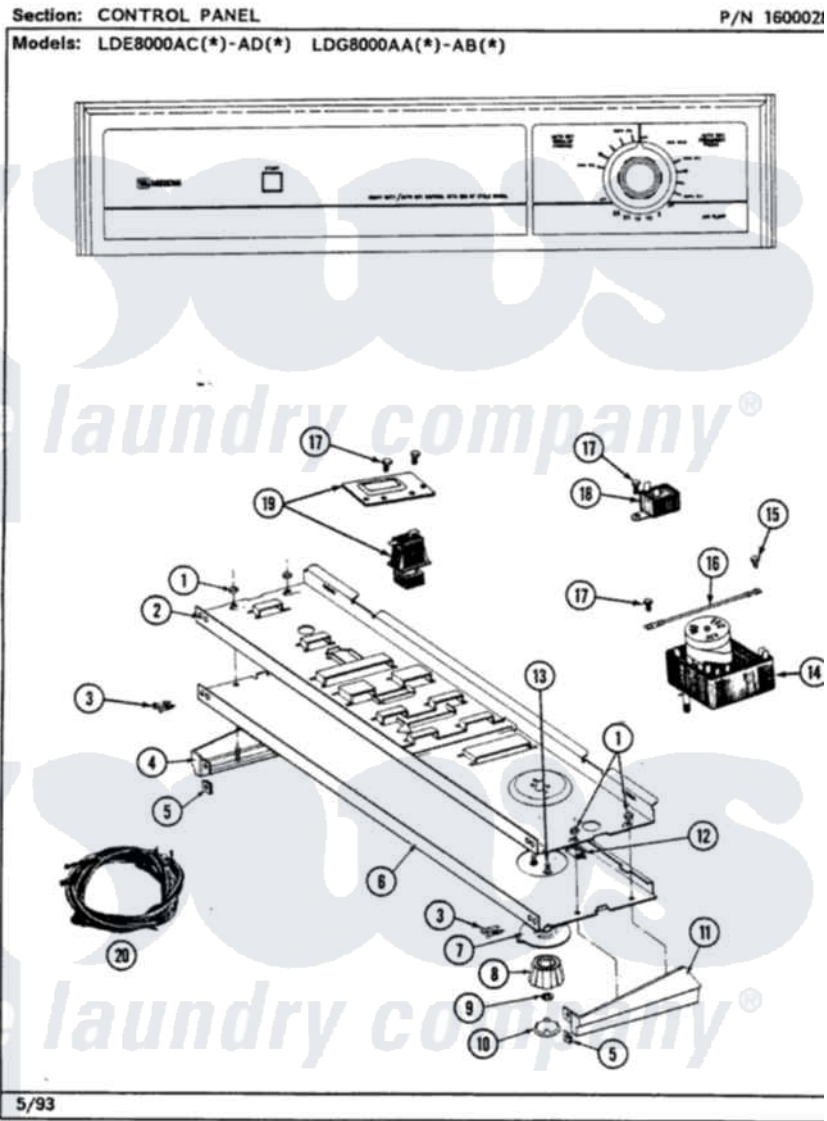

Maytag LDG8000AAW 03 - CONTROL PANEL

Maytag Residential Maytag LDG8000AAW Dryer Parts Parts Diagram 03 - CONTROL PANEL
 Click on the part number to view part

Item	Original Part Number	Replaced By	Status	Part Description
1	214872			Palnut, End Cap Note: Nut, Lamp Holder
2	314184			Back Up Plate
3	210932			Screw, No.8 X 9/16 Ctsk Note: Screw, Inlet Duct
4	207928		Not Available	END CAP, CTRL. PNL. (LT-BLK)
5	214894			Fastener, End Cap
6	308264		Not Available	FACIA
7	314725	33001500		Dial, Timer Indicator
8	314724			Knob For Timer
9	312273			Nut, Control Knob
10	314723	W10133501		Cap, Knob
11	207927			End Cap, Control Panel
12	214897			Pad, Control Panel
13	315317	488234		Screw 8-32 X 1/4
14	Y308221		Not Available	TIMER

15	211294	90767	Screw, 8A X 3/8 HeX Washer Head Tapping
16	204807		Ground Wire, Supp. Plte To Top Cover
17	211168	W10139210	Screw, 8-18 X 5/16
18	305205	694419	Mini-Buzzer
19	307305		Switch Push To Start
20	308334	Not Available	WIRE HARNESS
"	Y308498		Harness, Wire
21	16000327	Not Available	GUIDE, QUICK REF. - MAYTAG
"	315280	Not Available	MANUAL, USE & CARE
"	315282	Not Available	MANUAL, USE & CARE