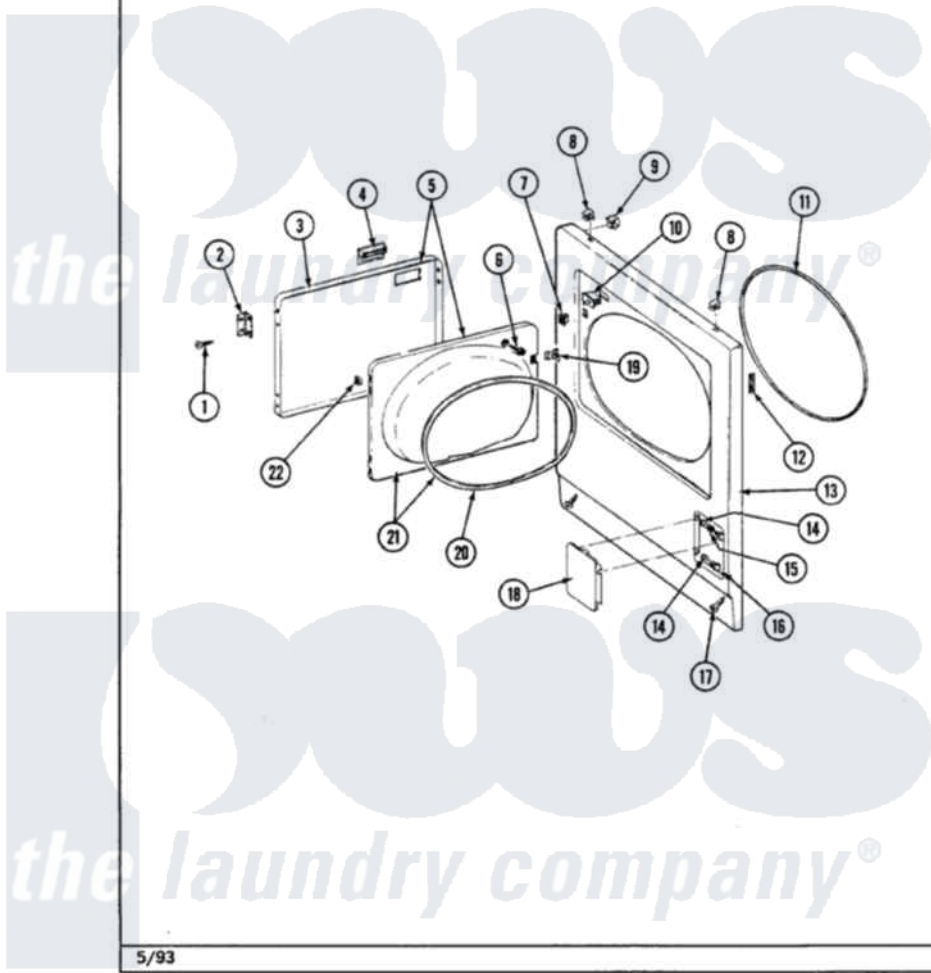

Maytag LDG8000AAW 04 - DOOR

Section: DOOR

P/N 1600028

Models: ALL MODELS

5/93

Maytag [Residential Maytag LDG8000AAW Dryer Parts](#) Parts Diagram 04 - DOOR

[Click on the part number to view part](#)

Item	Original Part Number	Replaced By	Status	Part Description
1	Y314062			Screw, Door Hinge And Panel
2	307099	33001230		Hinge, Door
3	314966			Panel, Outer
4	314946			Handle White
5	Y307111		Not Available	DOOR ASSY. COMPLETE (WHT)
6	312960	489355		Screw, 8 X 1/2
7	306436			Door Latch Kit-W
8	212982	22001650		Fastener, Spring
9	Y310376			Clip, Door Switch Harness
10	Y305753	W10169313		Switch-Dor
11	314937			Seal, Front Panel
12	Y313907			Fastener, Twin
13	Y307998			Front Panel
"	308000			Panel, Front
14	312301		Not Available	BUSHING FOR ACCESS STUD

15	312369		Sleeve, Access Panel Stud Part Not Used
16	212949	22001866	Screw, Relay
17	204439		Screw And Fstner Assembly
18	302542		Not Available PART NOT USED. (DG ONLY)
19	314936	33001305	Strike, Door
20	314935	33001192	Seal, Door
21	307098		Not Available DOOR, INNER (W/SEAL)
22	315441		Not Available LABEL, INSTRUCTION CANADA
"	Y313910		Clip, Door Liner To Outer Panel
"	314941		Not Available LABEL, INSTRUCTION