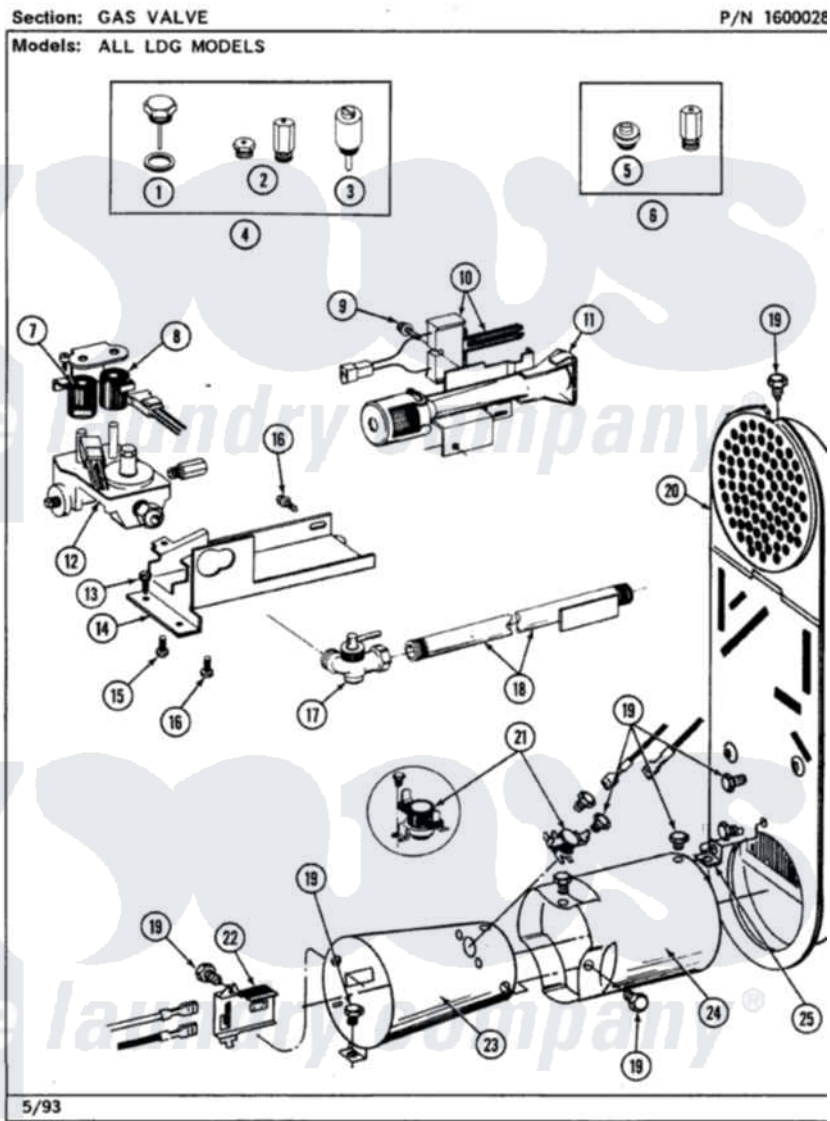

Maytag LDG8000AAW 05 - GAS VALVE

Maytag [Residential Maytag LDG8000AAW Dryer Parts](#) Parts Diagram 05 - GAS VALVE
Click on the part number to view part

Item	Original Part Number	Replaced By	Status	Part Description
1	302810			Screw Assembly - Blue Block Ope
2	305861		Not Available	MAIN BURNER ORIFICE KIT-LPG
3	306184		Not Available	PLUG, BLOCKING (LPG REGULATOR)
4	Y306195	MAL9000AXX		LP Gas Con
5	314602	694424		Leak, Limiter
6	306204	33002924		Gas Conv K
7	306106			Coil, Holding And Booster-W
8	306105	694540		Coil, 60 Hz
9	304971			Screw Note: Screw, Igniter
10	304970	4391996		Ignitor
11	304974	33002793		Burner Assembly
12	306176			Valve, Gas
13	Y313561			Screw---NA
14	314566			Gas Control Bracket

15	314082	90767	Screw, 8A X 3/8 HeX Washer Head Tapping
16	Y313559		Screw
17	Y303349		Angle Shut-Off, Gas Valve
18	Y303383	33001735	Pipe And Bracket Assembly Series 18 Not Needed Use Vavle
19	211294	90767	Screw, 8A X 3/8 HeX Washer Head Tapping
20	Y308504	Not Available	INLET DUCT ASSEMBLY
"	307119		Duct, Inlet Assembly
21	303395		Thermostat, Hi-Limit
22	Y303377	338906	Radiant, Sensor
23	Y308548		Combustion Cone Assembly
"	Y303368		Cone, Combustion
24	Y303841		Cone, Extension
25	Y312890		Retainer, Heater Chamber