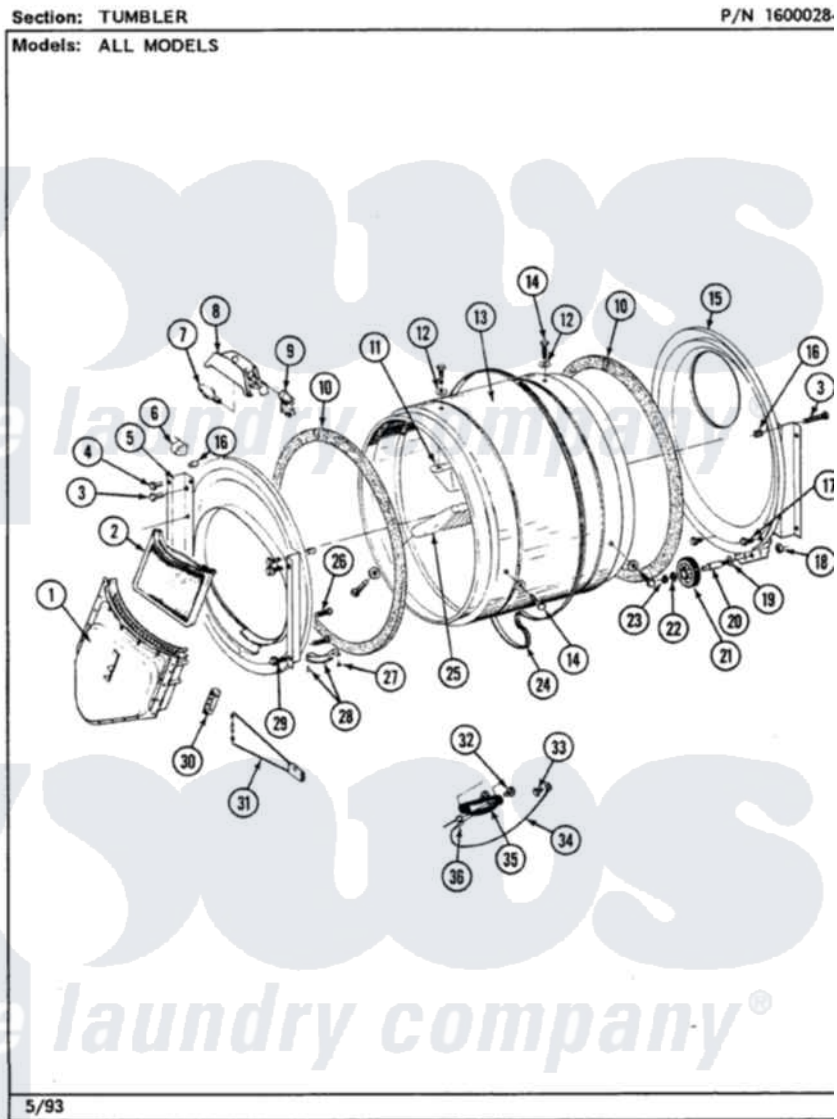

Maytag LDG8000AAW 08 - TUMBLER

Maytag Residential Maytag LDG8000AAW Dryer Parts Parts Diagram 08 - TUMBLER
Click on the part number to view part

Item	Original Part Number	Replaced By	Status	Part Description
1	Y307112	33001016		Outlet Duct Assembly
2	Y307107	33002970		Lint Filte
"	307213	33001167		Filter, Lint
3	313764		Not Available	SCREW
4	Y313561			Screw---NA
5	307117			Tumbler Front W/Seal
"	307109	33001179		Front, Tumbler
"	307311	33001179		Front, Tumbler
6	Y310376			Clip, Door Switch Harness
7	Y307100	67001316		Bulb, Light
8	314955	33001496		Lamp- Hold
9	307097	33001496		Lamp- Hold
10	314820			Seal, Tumbler
11	314803	33001012		Baffle
12	314158			Washer, Baffle To Tumbler
13	314802		Not Available	TUMBLER W/OUT BAFFLES

		Not Available	TUMBLER W/BAFFLES
"	306663		
14	Y310759		Screw, Tumbler Baffles
15	Y307114	33001178	Back, Tumbler
"	Y308544	33001178	Back, Tumbler
16	313915	31-3915	Tech Sheet
17	211294	90767	Screw, 8A X 3/8 HeX Washer Head Tapping
18	312538	33001443	Nut, Hex
19	Y313347	312535	Washer, Vault Mounting Brk.
20	Y312948	6-3129480	Shaft- Tumbler
21	Y303373	12001541	Drum Roller/Washer Assembly--W
22	312535		Washer, Vault Mounting Brk.
23	410233	9703438	Ring-Retrn
24	Y312959		Poly "V" Belt For Tumbler
25	314804	33001004	Baffle, Tall
26	Y314110	33002917	Screw, No.10-16
27	210720		Rivet, Bearing To Tumbler Fmt
28	306508		Tumbler Bearing Kit ---W
29	Y310632	1163839	Screw
30	315020		Switch Housing
31	307206	307207	Reed Switch
32	Y251119	3177991	Screw
33	211294	90767	Screw, 8A X 3/8 HeX Washer Head Tapping
34	Y303711		Sensor Ground Wire
35	304997		Sensor Assembly With Screws
36	Y312658		Receptacle, Sensor Ground Wire