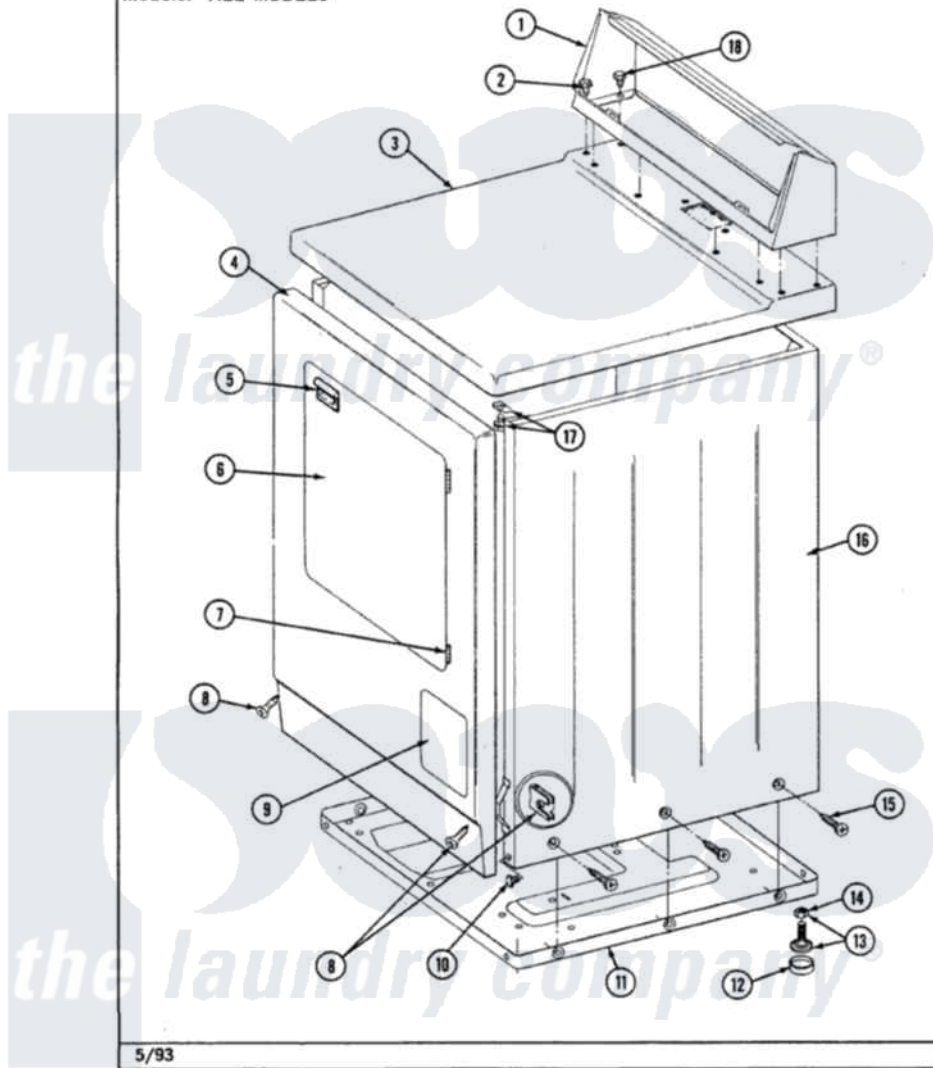

# Maytag LDG8000ABL 01 - CABINET-FRONT

Section: CABINET-FRONT

P/N 1600028

Models: ALL MODELS

5/93

Maytag Residential Maytag LDG8000ABL Dryer Parts Parts Diagram 01 - CABINET-FRONT

Click on the part number to view part

Item	Original Part Number	Replaced By	Status	Part Description
1	<a href="#">305193L</a>			Console
2	<a href="#">Y313559</a>			Screw
3	<a href="#">307104L</a>			Top Cover Assembly
4	<a href="#">308000L</a>			Front Panel Assembly
"	<a href="#">307998L</a>			Front Panel---NA
5	<a href="#">314972</a>			Handle Door ALM
6	314966L		Not Available	DOOR PANEL ALMOND
"	307111L	<a href="#">308061L</a>		Door Assembly---NA
7	307099	<a href="#">33001230</a>		Hinge, Door
8	<a href="#">204439</a>			Screw And Fstner Assembly
9	302542L		Not Available	PART NOT USED. (DG ONLY)
10	Y310632	<a href="#">1163839</a>		Screw
11	Y303361		Not Available	BASE ASSY. (UPPER & LOWER)
12	<a href="#">Y314137</a>			Foot, Rubber
13	<a href="#">Y305086</a>			Adjustable Leg And Nut
14	Y052740	<a href="#">62739</a>		Nut, Lock

15	<a href="#">213007</a>		Xfor Cabinet See Cabinet, Back
16	307124L	Not Available	CABINET ASSY ALMOND
17	<a href="#">204445</a>		Screw And Fastener Assembly
18	211294	<a href="#">90767</a>	Screw, 8A X 3/8 HeX Washer Head Tapping