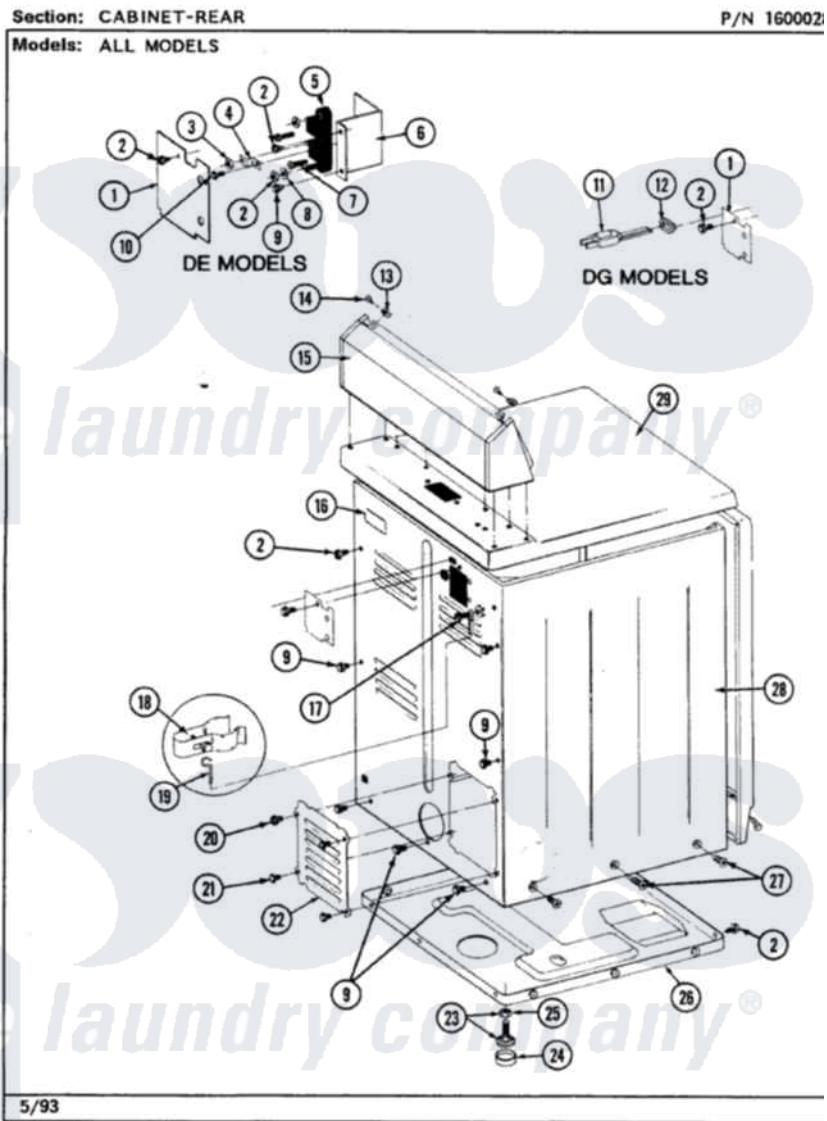

# Maytag LDG8000ABL 02 - CABINET-REAR

Maytag [Residential Maytag LDG8000ABL Dryer Parts](#) Parts Diagram 02 - CABINET-REAR  
Click on the part number to view part

Item	Original Part Number	Replaced By	Status	Part Description
1	Y312905		Not Available	COVER, TERMINAL
2	<a href="#">Y313561</a>			Screw----NA
3	311484	<a href="#">112432</a>		Nut
4	<a href="#">Y312184</a>			Strap, Grounding
5	<a href="#">400008</a>			Block, Terminal
6	<a href="#">Y312904</a>			Bracket, Terminal Block
7	Y312209	<a href="#">W10001200</a>		Screw
8	<a href="#">Y311270</a>			Washer, Terminal Block
9	Y310632	<a href="#">1163839</a>		Screw
10	Y311423	<a href="#">489483</a>		Screw 10-32 X 1/2
11	302521		Not Available	CORD, POWER PART NOT USED-GAS MODELS ONLY
12	<a href="#">211881</a>			Grommet, Cord Part Not Used-Gas Models Only
13	<a href="#">215075</a>			Fastener, Control Panel To Console
14	<a href="#">210932</a>			Screw, No.8 X 9/16 Ctsk Note: Screw, Inlet Duct

15	<a href="#">305193L</a>		Console
16	214519		LABEL, ELECTRICAL INSTR. PART NOT USED-GAS MODELS ONLY
17	303846	<a href="#">22003781</a>	Screw, Ground Strap
18	<a href="#">301548</a>		Clamp, Ground Wire
19	<a href="#">311155</a>		Ground Wire And Clamp
20	<a href="#">Y313559</a>		Screw
21	211294	<a href="#">90767</a>	Screw, 8A X 3/8 HeX Washer Head Tapping
22	Y312951	Not Available	ACCESS COVER, BACK
23	<a href="#">Y305086</a>		Adjustable Leg And Nut
24	<a href="#">Y314137</a>		Foot, Rubber
25	Y052740	<a href="#">62739</a>	Nut, Lock
26	Y303361	Not Available	BASE ASSY. (UPPER & LOWER)
27	213077	Not Available	CAP FOR TIMER KNOB
28	307124L	Not Available	CABINET ASSY ALMOND
29	<a href="#">307104L</a>		Top Cover Assembly