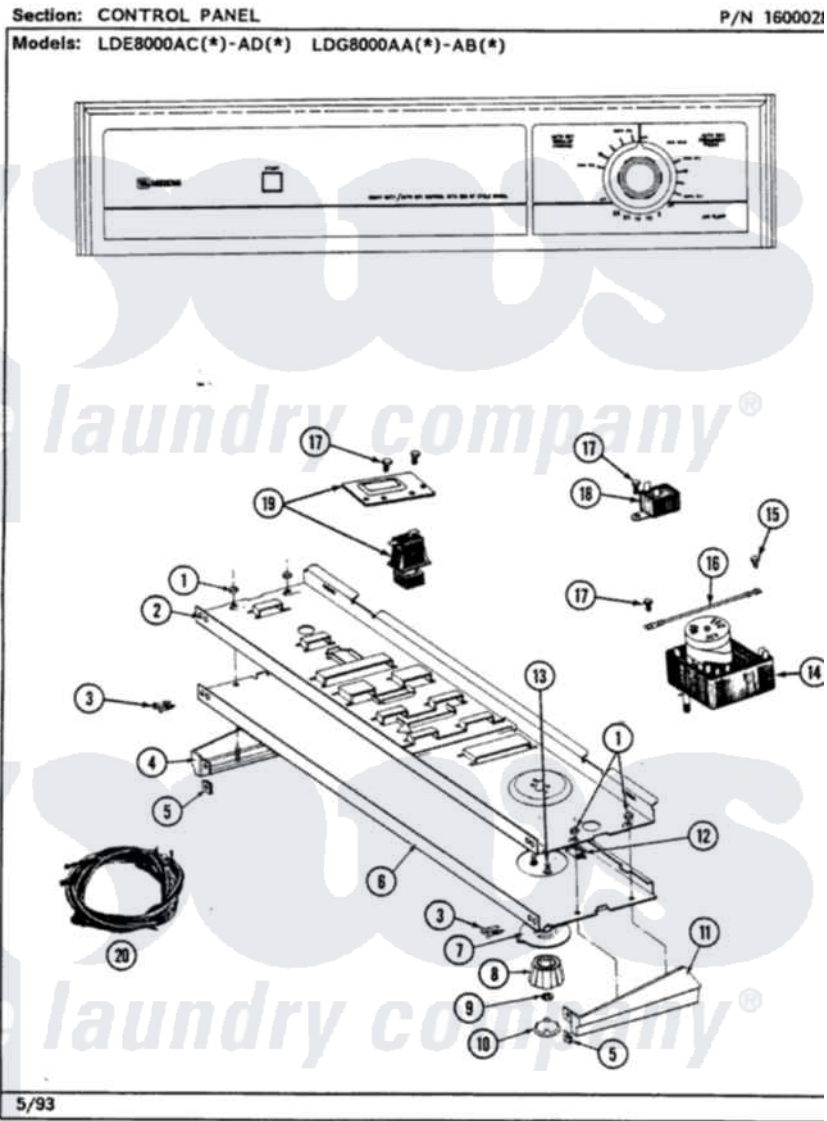

# Maytag LDG8000ABL 03 - CONTROL PANEL

Maytag Residential Maytag LDG8000ABL Dryer Parts Parts Diagram 03 - CONTROL PANEL  
 Click on the part number to view part

Item	Original Part Number	Replaced By	Status	Part Description
1	<a href="#">214872</a>			Palnut, End Cap Note: Nut, Lamp Holder
2	<a href="#">314184</a>			Back Up Plate
3	<a href="#">210932</a>			Screw, No.8 X 9/16 Ctsk Note: Screw, Inlet Duct
4	207928		Not Available	END CAP, CTRL. PNL. (LT-BLK)
5	<a href="#">214894</a>			Fastener, End Cap
6	308264		Not Available	FACIA
7	<a href="#">314725</a>	<a href="#">33001500</a>		Dial, Timer Indicator
8	<a href="#">314724</a>			Knob For Timer
9	<a href="#">312273</a>			Nut, Control Knob
10	<a href="#">314723</a>	<a href="#">W10133501</a>		Cap, Knob
11	<a href="#">207927</a>			End Cap, Control Panel
12	<a href="#">214897</a>			Pad, Control Panel
13	<a href="#">315317</a>	<a href="#">488234</a>		Screw 8-32 X 1/4
14	Y308221		Not Available	TIMER

15	211294	<a href="#">90767</a>	Screw, 8A X 3/8 HeX Washer Head Tapping
16	<a href="#">204807</a>		Ground Wire, Supp. Plte To Top Cover
17	211168	<a href="#">W10139210</a>	Screw, 8-18 X 5/16
18	305205	<a href="#">694419</a>	Mini-Buzzer
19	<a href="#">307305</a>		Switch Push To Start
20	308334	Not Available	WIRE HARNESS
"	<a href="#">Y308498</a>		Harness, Wire
21	16000327	Not Available	GUIDE, QUICK REF. - MAYTAG
"	315280	Not Available	MANUAL, USE & CARE
"	315282	Not Available	MANUAL, USE & CARE