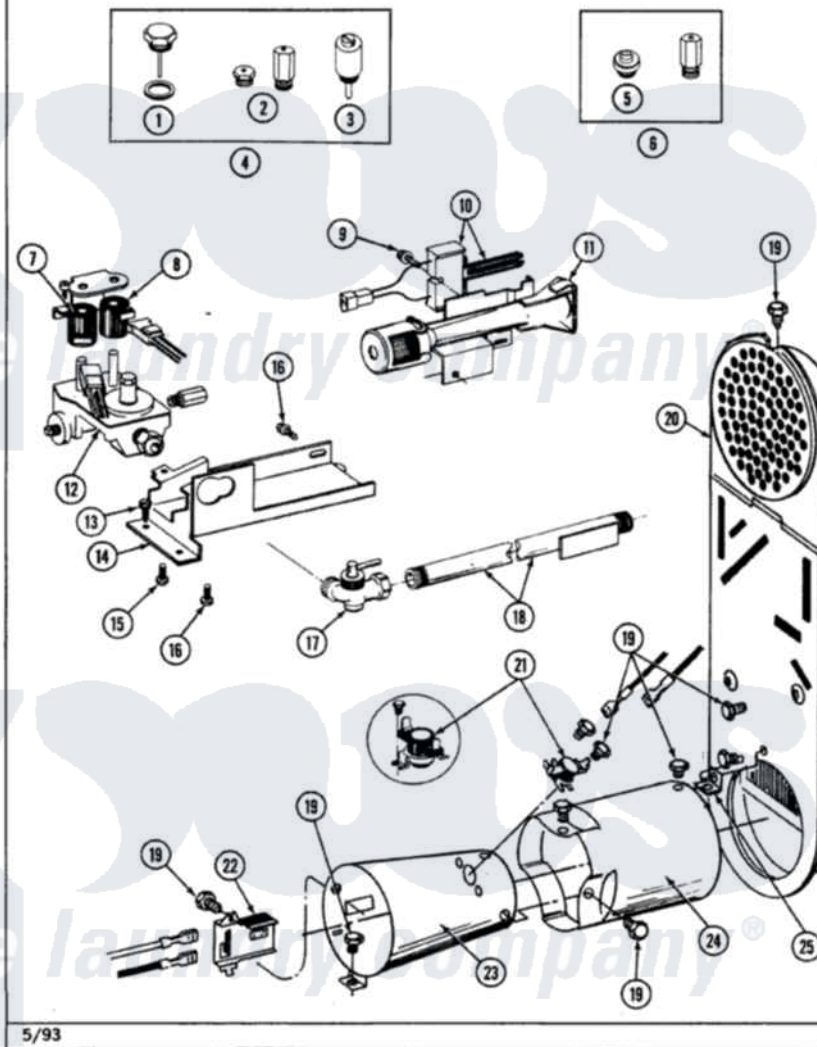

# Maytag LDG8000ABL 05 - GAS VALVE

Section: GAS VALVE

P/N 160002E

Models: ALL LDG MODELS

5/93

Maytag [Residential Maytag LDG8000ABL Dryer Parts](#) Parts Diagram 05 - GAS VALVE

[Click on the part number to view part](#)

Item	Original Part Number	Replaced By	Status	Part Description
1	<a href="#">302810</a>			Screw Assembly - Blue Block Ope
2	305861		Not Available	MAIN BURNER ORIFICE KIT-LPG
3	306184		Not Available	PLUG, BLOCKING (LPG REGULATOR)
4	Y306195	<a href="#">MAL9000AXX</a>		LP Gas Con
5	314602	<a href="#">694424</a>		Leak, Limiter
6	306204	<a href="#">33002924</a>		Gas Conv K
7	<a href="#">306106</a>			Coil, Holding And Booster-W
8	306105	<a href="#">694540</a>		Coil, 60 Hz
9	<a href="#">304971</a>			Screw Note: Screw, Igniter
10	304970	<a href="#">4391996</a>		Ignitor
11	304974	<a href="#">33002793</a>		Burner Assembly
12	<a href="#">306176</a>			Valve, Gas
13	<a href="#">Y313561</a>			Screw---NA
14	<a href="#">314566</a>			Gas Control Bracket

15	314082	<a href="#">90767</a>	Screw, 8A X 3/8 HeX Washer Head Tapping
16	<a href="#">Y313559</a>		Screw
17	<a href="#">Y303349</a>		Angle Shut-Off, Gas Valve
18	Y303383	<a href="#">33001735</a>	Pipe And Bracket Assembly Series 18 Not Needed Use Vavle
19	211294	<a href="#">90767</a>	Screw, 8A X 3/8 HeX Washer Head Tapping
20	Y308504	Not Available	INLET DUCT ASSEMBLY
"	<a href="#">307119</a>		Duct, Inlet Assembly
21	<a href="#">303395</a>		Thermostat, Hi-Limit
22	Y303377	<a href="#">338906</a>	Radiant, Sensor
23	<a href="#">Y308548</a>		Combustion Cone Assembly
"	<a href="#">Y303368</a>		Cone, Combustion
24	<a href="#">Y303841</a>		Cone, Extension
25	<a href="#">Y312890</a>		Retainer, Heater Chamber