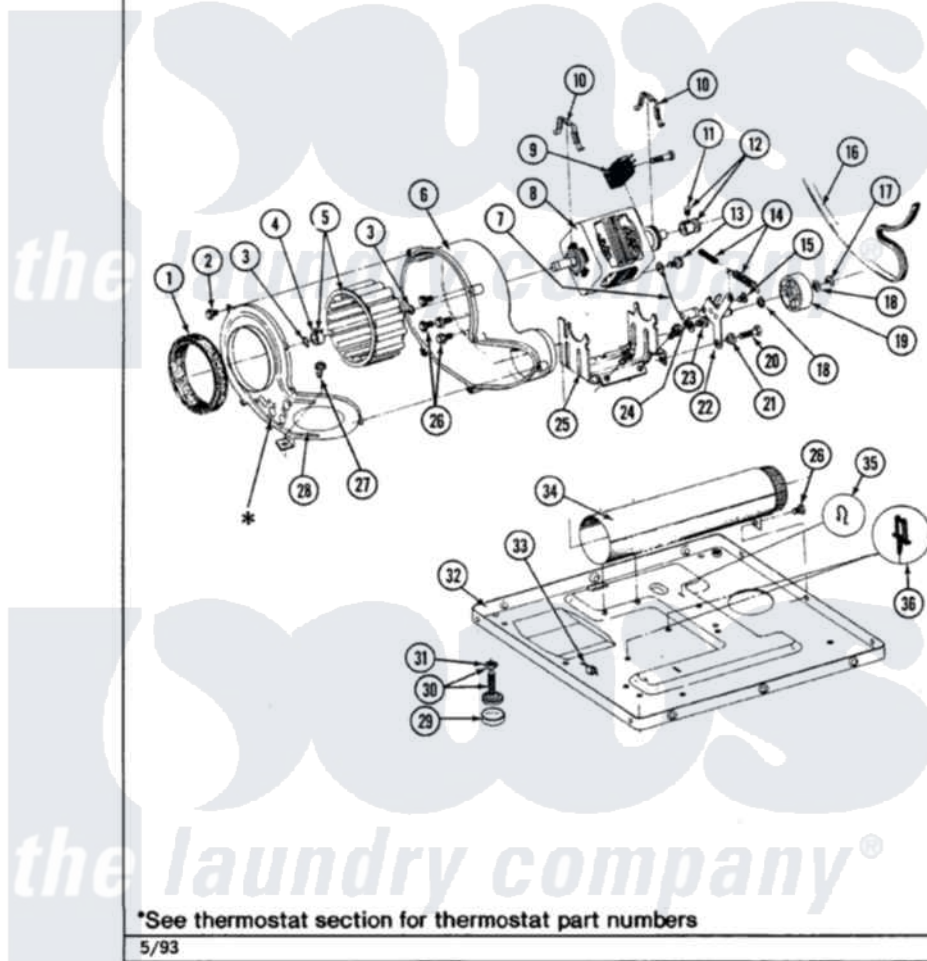

Maytag LDG8000ABL 06 - MOTOR DRIVE

Section: MOTOR DRIVE

P/N 1600028

Models: ALL MODELS

Maytag [Residential Maytag LDG8000ABL Dryer Parts](#) Parts Diagram 06 - MOTOR DRIVE
 Click on the part number to view part

Item	Original Part Number	Replaced By	Status	Part Description
1	Y312901			Seal, Housing Cover
2	Y312961	W10116751		Screw
3	410233	9703438		Ring-Retrn
4	312967			Clamp, Blower Housing
5	Y303836			Blower Wheel Assembly And Clamp
6	Y312893			Housing, Blower
7	901220			Ground Wire
8	Y303358	W10410999		Motor-Drive
9	306207		Not Available	(PROD. No.303358-8 & No.303358-9)
"	Y303877		Not Available	SWITCH, MOTOR EXTERNAL START No.303358-2, No.303358-4, 303358-7
"	Y303879			Switch, Motor External Start
10	Y015825			Clip, Motor To Motor Support
11	Y053241			Set Screw, Motor Pulley
12	Y305185	6-3051850		Pulley- MO

13	910343	488234	Screw 8-32 X 1/4
14	Y303945		IDLER SPRING ASSY. W/PLUG
15	Y312961	W10116751	Screw
16	Y312959		Poly "V" Belt For Tumbler
17	312958	354987	Ring, Retaining
18	Y312527		Washer, Idler Shaft
19	Y303705	6-3037050	Pulley- ID
20	Y014874		Screw, Idler Arm And Sleeve
21	Y312894	315772	Sleeve, Idler Arm
22	Y303363	6-3033630	Idler Arm
23	211294	90767	Screw, 8A X 3/8 HeX Washer Head Tapping
24	Y313582	W10116756	Spacer
25	312897		Not Available SUPPORT, MOTOR
26	Y310632	1163839	Screw
27	Y313561		Screw----NA
28	314846		Cover, Blower Housing
"	314778		Not Available COVER, BLOWER HOUSING
29	Y314137		Foot, Rubber
30	Y305086		Adjustable Leg And Nut
31	Y052740	62739	Nut, Lock
32	Y303361		Not Available BASE ASSY. (UPPER & LOWER)
33	Y310376		Clip, Door Switch Harness
34	Y303442		EXHAUST DUCT ASSEMBLY
35	410490		Spring, Retainer Wire Harness
36	Y313262	W10116752	Retainer-