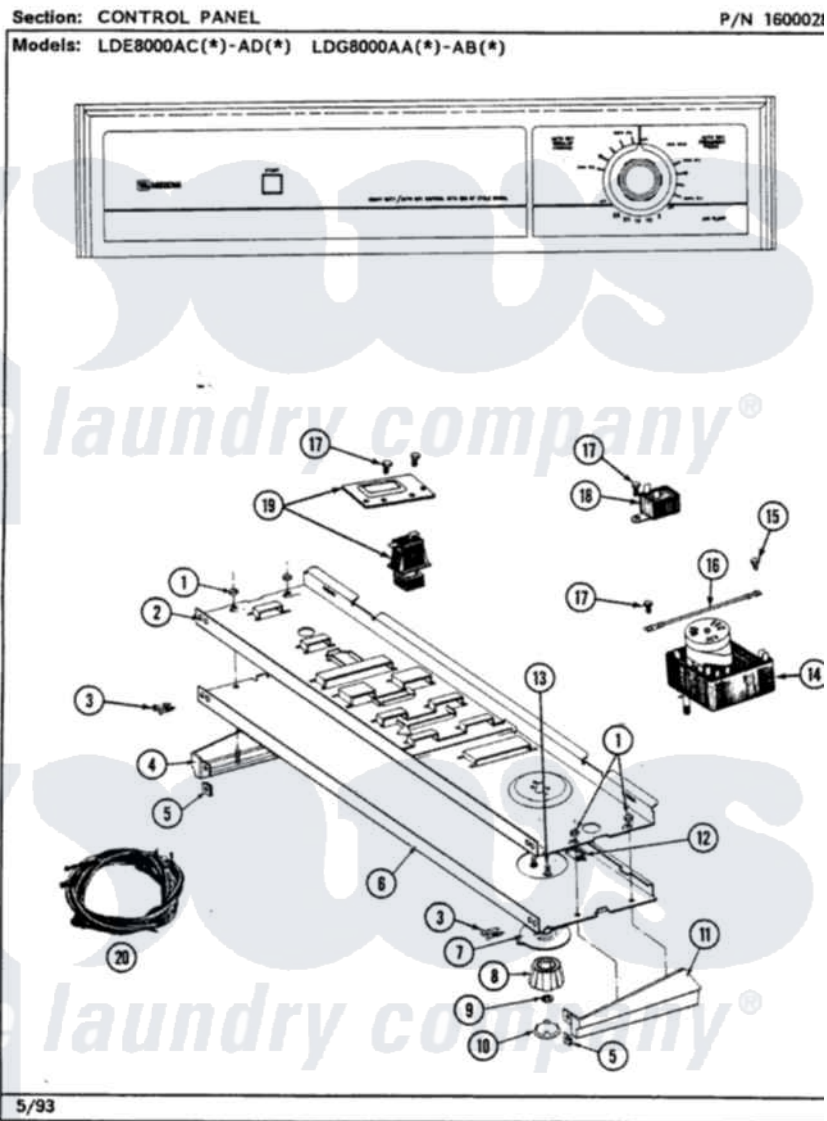

Maytag LDG8000ABW 03 - CONTROL PANEL

Maytag [Residential Maytag LDG8000ABW Dryer Parts](#) Parts Diagram 03 - CONTROL PANEL
 Click on the part number to view part

Item	Original Part Number	Replaced By	Status	Part Description
1	214872			Palnut, End Cap Note: Nut, Lamp Holder
2	314184			Back Up Plate
3	210932			Screw, No.8 X 9/16 Ctsk Note: Screw, Inlet Duct
4	207928		Not Available	END CAP, CTRL. PNL. (LT-BLK)
5	214894			Fastener, End Cap
6	308264		Not Available	FACIA
7	314725	33001500		Dial, Timer Indicator
8	314724			Knob For Timer
9	312273			Nut, Control Knob
10	314723	W10133501		Cap, Knob
11	207927			End Cap, Control Panel
12	214897			Pad, Control Panel
13	315317	488234		Screw 8-32 X 1/4
14	Y308221		Not Available	TIMER

15	211294	90767	Screw, 8A X 3/8 HeX Washer Head Tapping
16	204807		Ground Wire, Supp. Plte To Top Cover
17	211168	W10139210	Screw, 8-18 X 5/16
18	305205	694419	Mini-Buzzer
19	307305		Switch Push To Start
20	308334	Not Available	WIRE HARNESS
"	Y308498		Harness, Wire
21	16000327	Not Available	GUIDE, QUICK REF. - MAYTAG
"	315280	Not Available	MANUAL, USE & CARE
"	315282	Not Available	MANUAL, USE & CARE