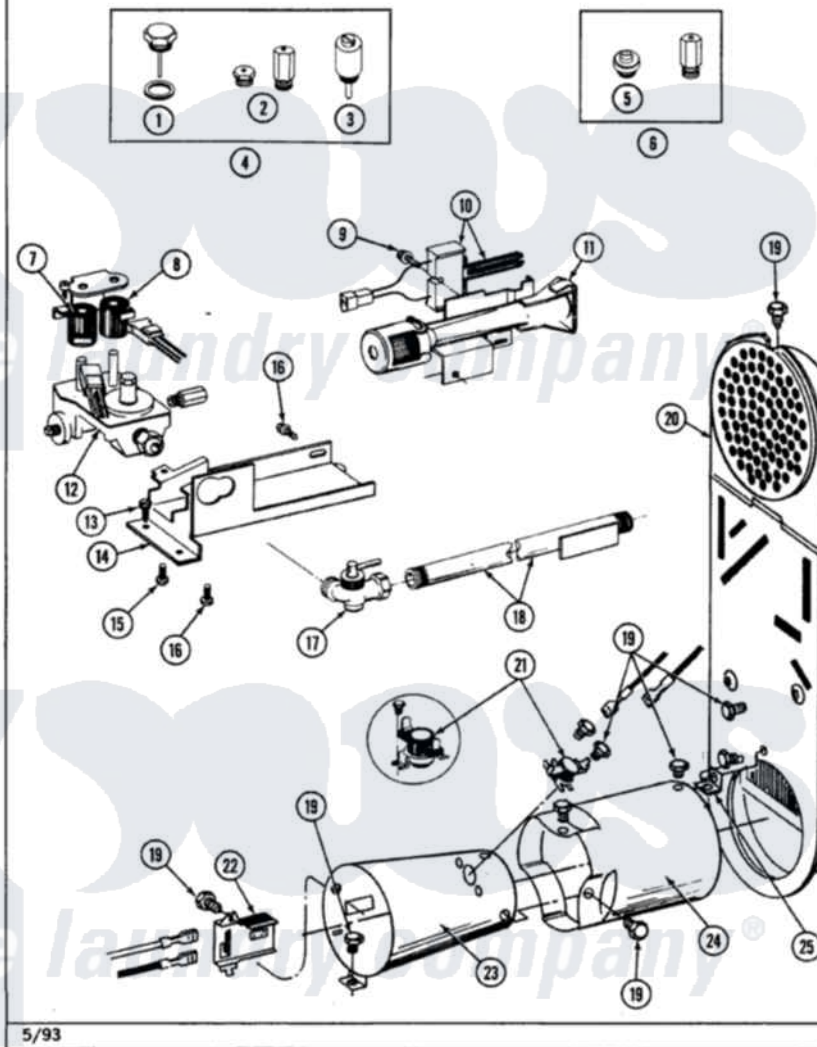

Maytag LDG8000ABW 05 - GAS VALVE

Section: GAS VALVE

P/N 160002E

Models: ALL LDG MODELS

5/93

Maytag [Residential Maytag LDG8000ABW Dryer Parts](#) Parts Diagram 05 - GAS VALVE

[Click on the part number to view part](#)

Item	Original Part Number	Replaced By	Status	Part Description
1	302810			Screw Assembly - Blue Block Ope
2	305861		Not Available	MAIN BURNER ORIFICE KIT-LPG
3	306184		Not Available	PLUG, BLOCKING (LPG REGULATOR)
4	Y306195	MAL9000AXX		LP Gas Con
5	314602	694424		Leak, Limiter
6	306204	33002924		Gas Conv K
7	306106			Coil, Holding And Booster-W
8	306105	694540		Coil, 60 Hz
9	304971			Screw Note: Screw, Igniter
10	304970	4391996		Ignitor
11	304974	33002793		Burner Assembly
12	306176			Valve, Gas
13	Y313561			Screw---NA
14	314566			Gas Control Bracket

15	314082	90767	Screw, 8A X 3/8 HeX Washer Head Tapping
16	Y313559		Screw
17	Y303349		Angle Shut-Off, Gas Valve
18	Y303383	33001735	Pipe And Bracket Assembly Series 18 Not Needed Use Vavle
19	211294	90767	Screw, 8A X 3/8 HeX Washer Head Tapping
20	Y308504	Not Available	INLET DUCT ASSEMBLY
"	307119		Duct, Inlet Assembly
21	303395		Thermostat, Hi-Limit
22	Y303377	338906	Radiant, Sensor
23	Y308548		Combustion Cone Assembly
"	Y303368		Cone, Combustion
24	Y303841		Cone, Extension
25	Y312890		Retainer, Heater Chamber