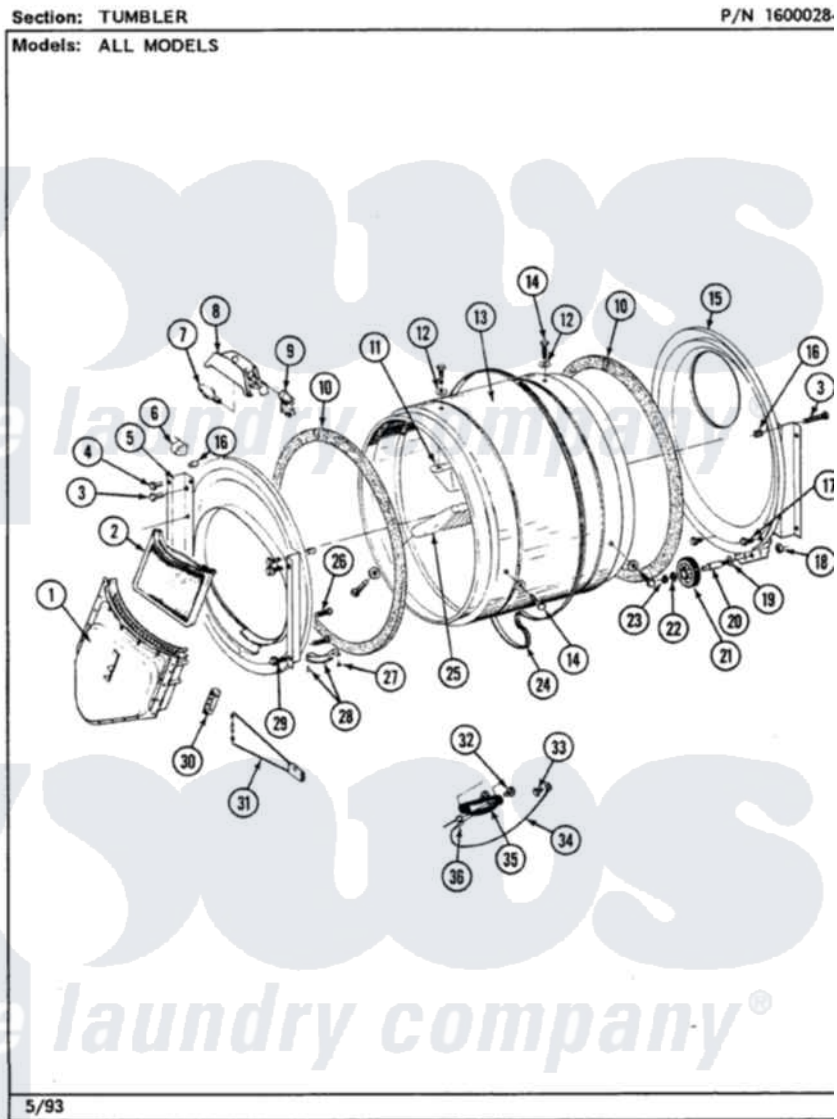

Maytag LDG8000ABW 08 - TUMBLER

Maytag Residential Maytag LDG8000ABW Dryer Parts Parts Diagram 08 - TUMBLER
Click on the part number to view part

Item	Original Part Number	Replaced By	Status	Part Description
1	Y307112	33001016		Outlet Duct Assembly
2	Y307107	33002970		Lint Filte
"	307213	33001167		Filter, Lint
3	313764		Not Available	SCREW
4	Y313561			Screw---NA
5	307117			Tumbler Front W/Seal
"	307109	33001179		Front, Tumbler
"	307311	33001179		Front, Tumbler
6	Y310376			Clip, Door Switch Harness
7	Y307100	67001316		Bulb, Light
8	314955	33001496		Lamp- Hold
9	307097	33001496		Lamp- Hold
10	314820			Seal, Tumbler
11	314803	33001012		Baffle
12	314158			Washer, Baffle To Tumbler
13	314802		Not Available	TUMBLER W/OUT BAFFLES

		Not Available	TUMBLER W/BAFFLES
"	306663		
14	Y310759		Screw, Tumbler Baffles
15	Y307114	33001178	Back, Tumbler
"	Y308544	33001178	Back, Tumbler
16	313915	31-3915	Tech Sheet
17	211294	90767	Screw, 8A X 3/8 HeX Washer Head Tapping
18	312538	33001443	Nut, Hex
19	Y313347	312535	Washer, Vault Mounting Brk.
20	Y312948	6-3129480	Shaft- Tumbler
21	Y303373	12001541	Drum Roller/Washer Assembly--W
22	312535		Washer, Vault Mounting Brk.
23	410233	9703438	Ring-Retrn
24	Y312959		Poly "V" Belt For Tumbler
25	314804	33001004	Baffle, Tall
26	Y314110	33002917	Screw, No.10-16
27	210720		Rivet, Bearing To Tumbler Fmt
28	306508		Tumbler Bearing Kit ---W
29	Y310632	1163839	Screw
30	315020		Switch Housing
31	307206	307207	Reed Switch
32	Y251119	3177991	Screw
33	211294	90767	Screw, 8A X 3/8 HeX Washer Head Tapping
34	Y303711		Sensor Ground Wire
35	304997		Sensor Assembly With Screws
36	Y312658		Receptacle, Sensor Ground Wire