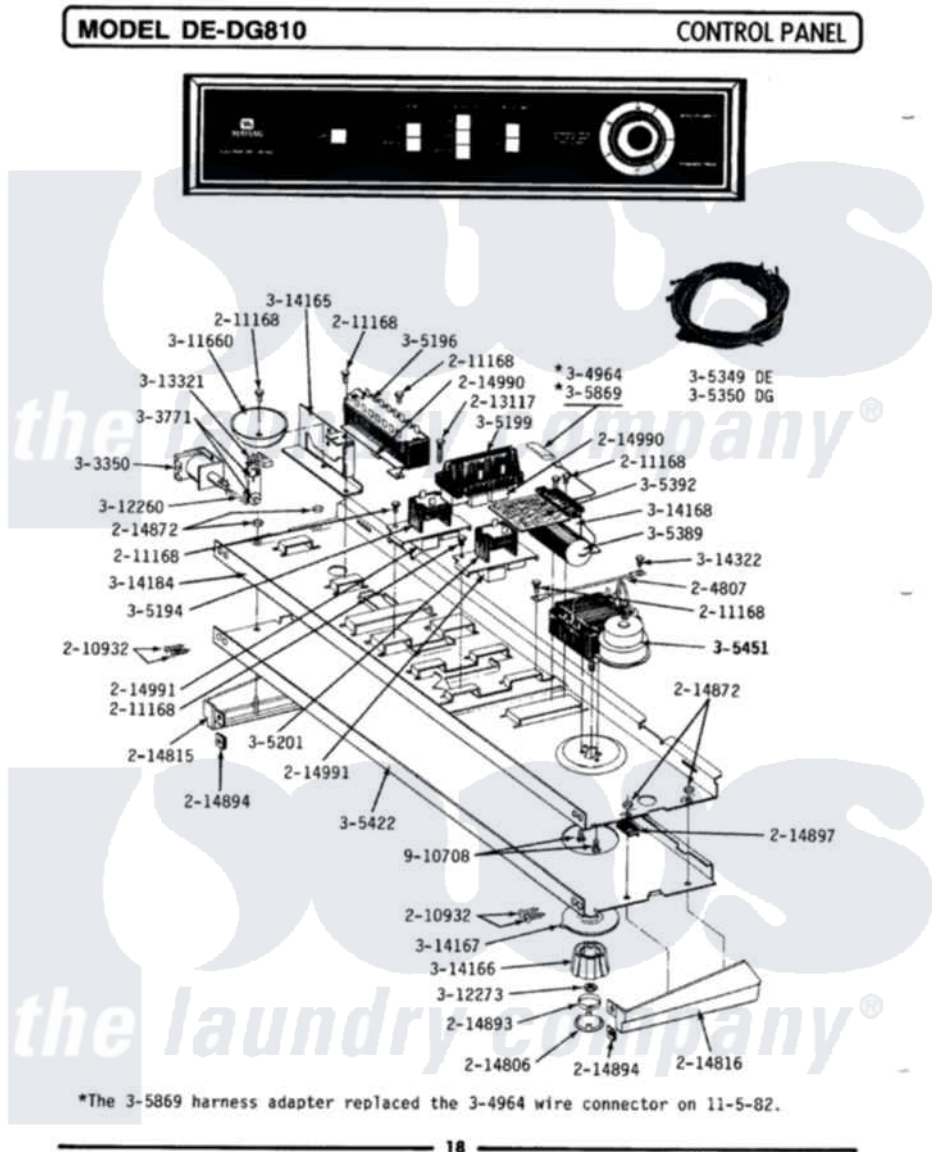

Maytag LDG810 01 - CONTROL PANEL

Maytag [Residential Maytag LDG810 Dryer Parts](#) Parts Diagram 01 - CONTROL PANEL
 Click on the part number to view part

Item	Original Part Number	Replaced By	Status	Part Description
1	204807			Ground Wire, Supp. Plte To Top Cover
2	210932			Screw, No.8 X 9/16 Ctsk Note: Screw, Inlet Duct
3	211168	W10139210		Screw, 8-18 X 5/16
4	213117	67006908		Screw, Ice Rack
5	214806		Not Available	CAP FOR TIMER KNOB
6	214815			End Cap F/Control Panel-LH
7	214816			End Cap F/Control Panel-RH
8	214872			Palnut, End Cap Note: Nut, Lamp Holder
9	214893		Not Available	DETENT RING F/TIMER KNOB CA
10	214894			Fastener, End Cap
11	214897			Pad, Control Panel
12	214990			Button For Switch
13	214991			Button For Switch
14	Y303350		Not Available	SOLENOID

15	Y303771		Not Available	CHIME ACTUATOR ASSEMBLY
16	304964			Wire Connector
17	305194		Not Available	DRYNESS OR PRESS CARE SWITC
18	305196		Not Available	START CONTROL SWITCH NA
19	Y305199			Temperature Selector Switch
20	305201			Auto Dry Or Chime Switch
21	305349		Not Available	MAIN WIRE HARNESS
22	305350	WB48M1		Ov Rack GDE
23	305389		Not Available	EDGEBOARD CONNECTOR ASSEMBL
24	Y305392		Not Available	PRINTED CIRCUIT BOARD
25	305422		Not Available	CONTROL PANEL
26	305451			Timer RPR
27	305869		Not Available	HARNESS ADAPTER WIRE
28	Y311660			Chime
29	Y312260		Not Available	LINK
30	312273			Nut, Control Knob
31	Y313321			Chime Actuator
32	314165		Not Available	CHIME AND SOLENOID BRACKET
33	Y314166			Knob For Timer
34	314167		Not Available	TIMER DIAL INDICATOR
35	314168	313611		Button-DR
36	314184			Back Up Plate
37	Y314322	211251		Screw, Transformer
38	910708	488234		Screw 8-32 X 1/4