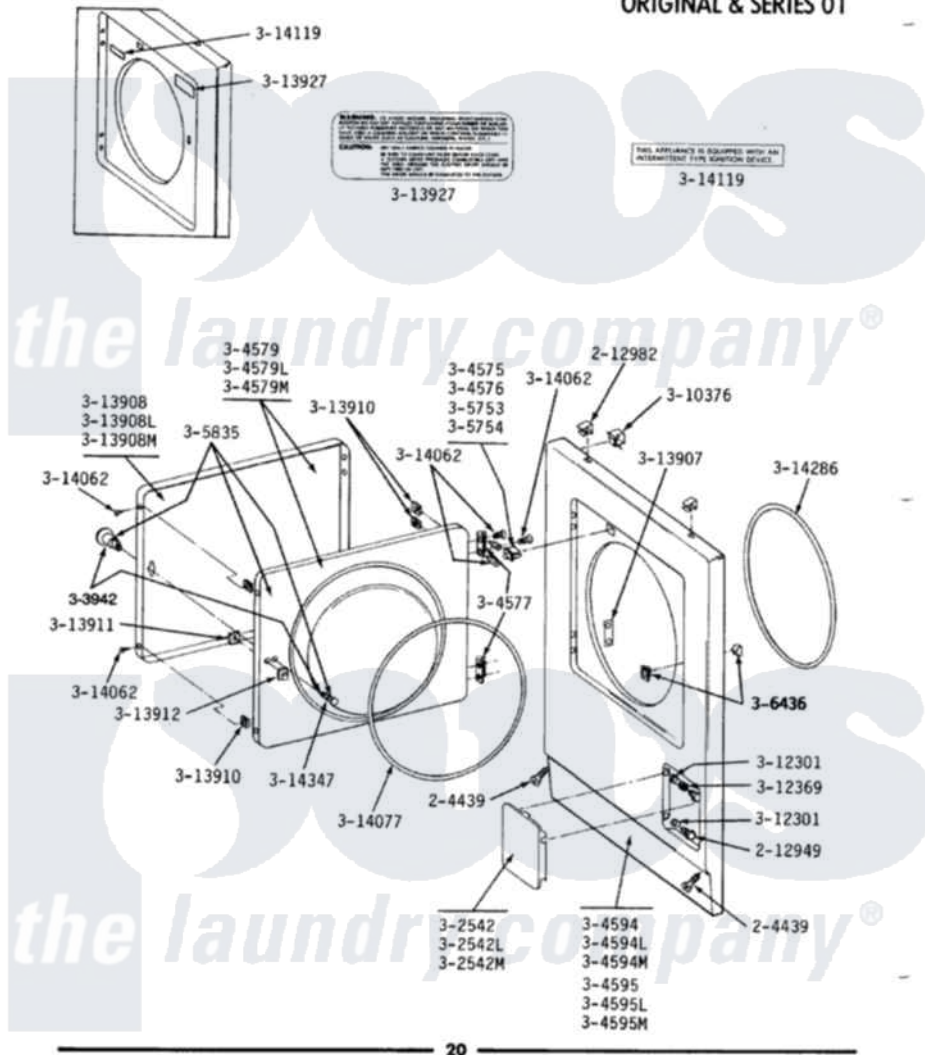

Maytag LDG810 02 - FRONT PANEL & DOOR ASSEMBLY

MODELS DE-DG110-210-410-510-610-710-810

**FRONT PANEL & DOOR ASSEMBLY
ORIGINAL & SERIES 01**

20

Maytag Residential Maytag LDG810 Dryer Parts Parts Diagram 02 - FRONT PANEL & DOOR ASSEMBLY
Click on the part number to view part

Item	Original Part Number	Replaced By	Status	Part Description
2	212949	22001866		Screw, Relay
3	212982	22001650		Fastener, Spring
5	302542L		Not Available	PART NOT USED. (DG ONLY)
6	302542M		Not Available	ACCESS DOOR-HARVEST WHEAT
7	Y304575	W10169313		Switch-Dor
8	Y304576	W10169313		Switch-Dor
9	Y304577	33001230		Hinge, Door
10	306436			Door Latch Kit-W
12	304579L		Not Available	DOOR-ALMOND
15	304594L		Not Available	FRONT PANEL-ALMOND
20	Y305753	W10169313		Switch-Dor
21	Y305754	W10169313		Switch-Dor
22	305835		Not Available	INNER DOOR WITH KNOB & SCRE
23	303942		Not Available	KNOB AND SCREW
24	Y310376			Clip, Door Switch Harness

25	312301	Not Available	BUSHING FOR ACCESS STUD
26	312369		Sleeve, Access Panel Stud Part Not Used
27	Y313907		Fastener, Twin
29	313908L	Not Available	DOOR PANEL-ALMOND
31	Y313910		Clip, Door Liner To Outer Panel
32	Y313911		Door Strike Retainer
33	Y313912	306436	Door Latch Kit-W
34	Y313927		INSTRUCTION LABEL
35	Y314062		Screw, Door Hinge And Panel
36	314077		Door Seal
37	314119	Not Available	GAS IGNITION LABEL
38	314286		Seal For Front Panel
39	314347	400021-1	Screw