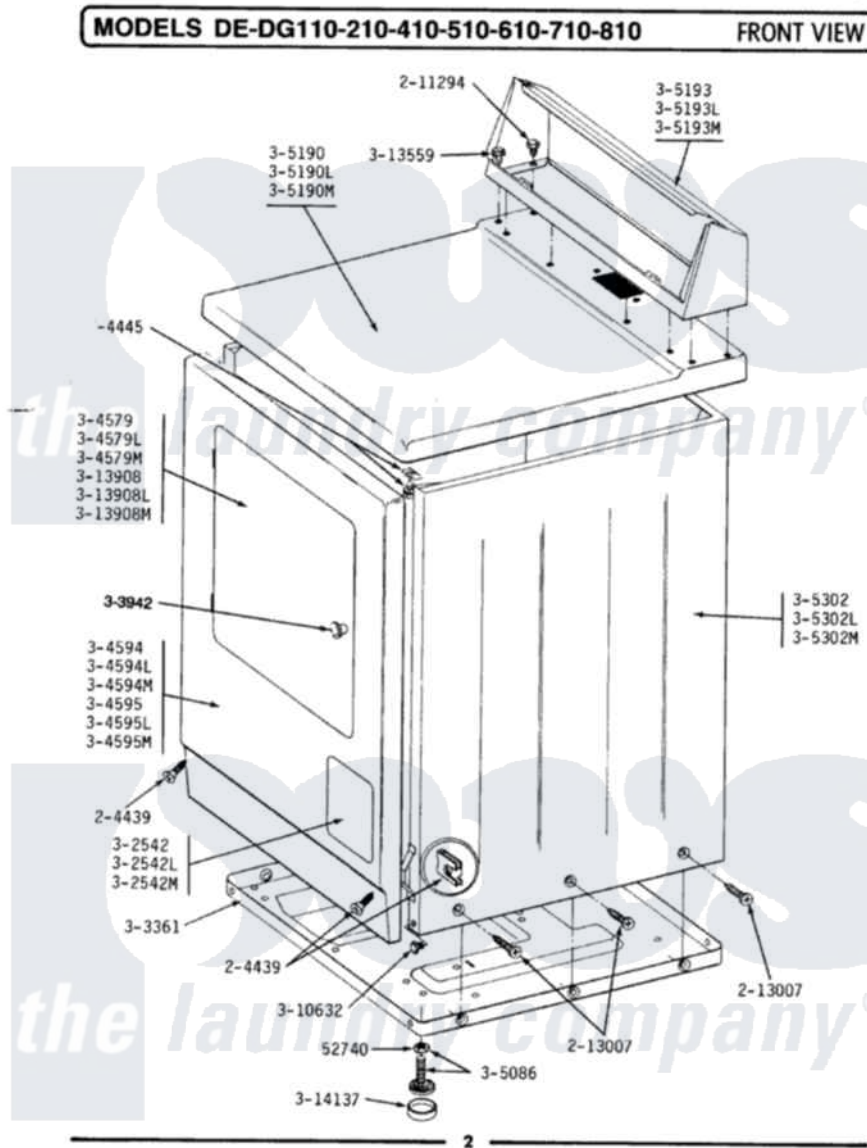

Maytag LDG810 03 - FRONT VIEW

Maytag Residential Maytag LDG810 Dryer Parts Parts Diagram 03 - FRONT VIEW
 Click on the part number to view part

Item	Original Part Number	Replaced By	Status	Part Description
1	Y052740	62739		Nut, Lock
2	204439			Screw And Fstner Assembly
3	204445			Screw And Fastener Assembly
4	211294	90767		Screw, 8A X 3/8 HeX Washer Head Tapping
5	213007			Xfor Cabinet See Cabinet, Back
7	302542L		Not Available	PART NOT USED. (DG ONLY)
9	Y303361		Not Available	BASE ASSY. (UPPER & LOWER)
11	304579L		Not Available	DOOR-ALMOND
14	304594L		Not Available	FRONT PANEL-ALMOND
19	Y305086			Adjustable Leg And Nut
21	305190L	307104L		Top Cover Assembly
24	305193L			Console
27	305302L		Not Available	CABINET-ALMOND
29	303942		Not Available	KNOB AND SCREW

30	Y310632	1163839	Screw
31	Y313559		Screw
33	313908L	Not Available	DOOR PANEL-ALMOND
35	Y314137		Foot, Rubber