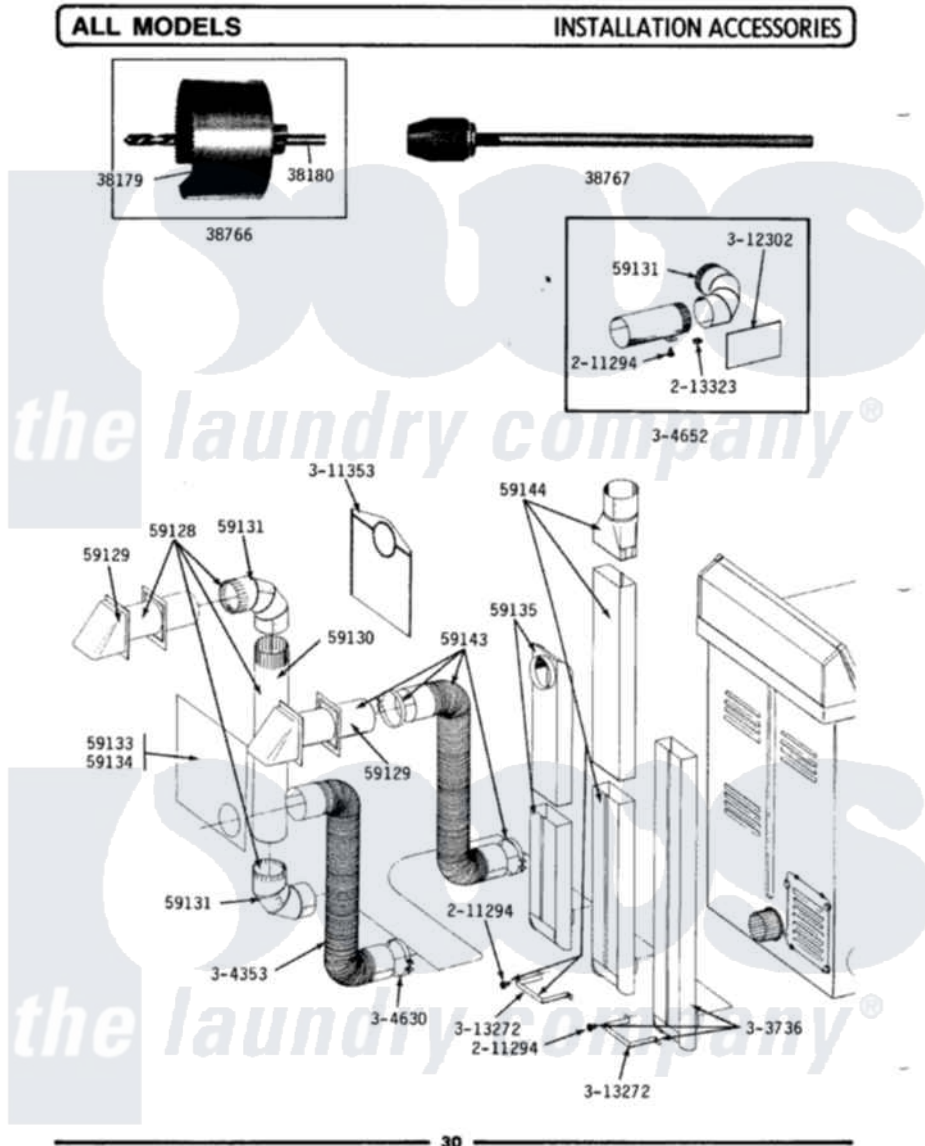

# Maytag LDG810 05 - INSTALLATION ACCESSORIES

Maytag [Residential Maytag LDG810 Dryer Parts](#) Parts Diagram 05 - INSTALLATION ACCESSORIES  
 Click on the part number to view part

Item	Original Part Number	Replaced By	Status	Part Description
1	038179		Not Available	BLADE, SAW
2	038180		Not Available	REPLACEMENT DRILL
3	038766		Not Available	HOLE SAW W/DRILL BIT
4	<a href="#">038767</a>			Extension Chuck, Drill
5	<a href="#">Y059128</a>			Standard 4" Vent Kit
6	Y059129	<a href="#">4396007RW</a>		Vent Hood
7	<a href="#">Y059130</a>			Pipe, Venting
8	<a href="#">Y059131</a>			Elbow, Venting
9	059133		Not Available	ALUMINUM WINDOW 4X12X18
10	Y059134			PLATE, ALUM. WINDOW (15"X20")
11	<a href="#">Y059135</a>			Vent Duct Assembly
12	<a href="#">Y059143</a>			Flexible Vent Kit
13	059144		Not Available	RECTANGULAR VENT KIT
14	211294	<a href="#">90767</a>		Screw, 8A X 3/8 Hex Washer Head Tapping

15	<a href="#">213323</a>		Fastener, Exhaust Duct Kit
16	303736	Not Available	EXHAUST DEFLECTOR KIT
17	Y304353	<a href="#">4396010RP</a>	6ft Scvent
18	<a href="#">Y304630</a>		Clamp, Flexible Duct
19	<a href="#">Y304652</a>		Exhaust Duct Kit
20	311353	Not Available	BAG, LINT (DACRON)
21	<a href="#">312302</a>		Insulation, Exhaust Duct Kit
22	<a href="#">313272</a>		Bracket, Exhaust Deflector