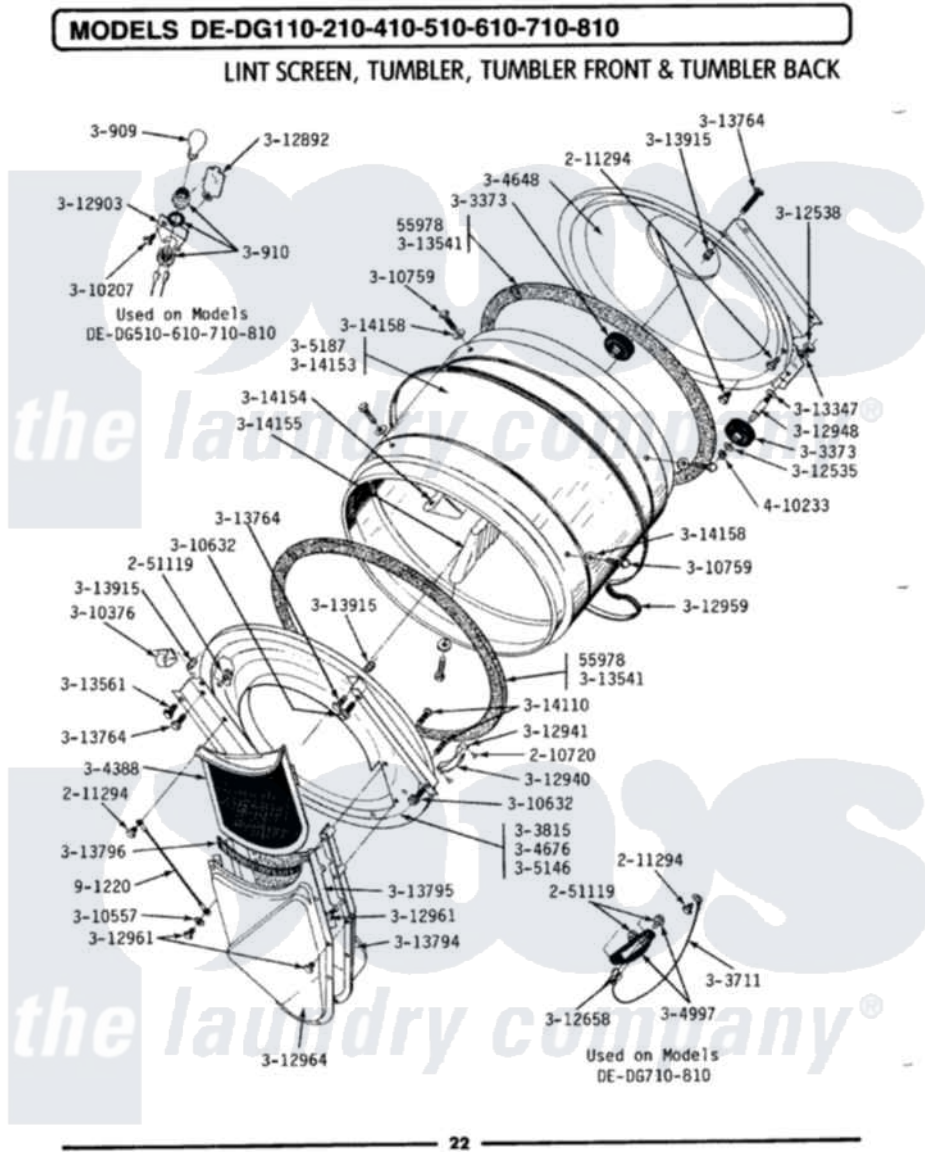

Maytag LDG810 06 - LINT SCREEN, TUMBLER (FRONT & BACK)

Maytag Residential Maytag LDG810 Dryer Parts Parts Diagram 06 - LINT SCREEN, TUMBLER (FRONT & BACK)
 Click on the part number to view part

Item	Original Part Number	Replaced By	Status	Part Description
1	Y055978			Rubber Adhesive, 2 Oz Tube
2	210720			Rivet, Bearing To Tumbler Frnt
3	211294	90767		Screw, 8A X 3/8 HeX Washer Head Tapping
4	Y251119	3177991		Screw
5	300909	8009		Bulb-Light
6	300910		Not Available	RECEPTACLE
7	Y303373	12001541		Drum Roller/Washer Assembly--W
8	Y303711			Sensor Ground Wire
9	Y303815	33001231		Front- Tumbler
10	Y304388	33001003		Screen, Lint
11	Y304648	33001106		Back, Tumbler
12	Y304676		Not Available	TUMBLER FRONT ASSEMBLY
13	304997			Sensor Assembly With Screws
14	Y305146	306708		Tumbler Front Assembly

15	305187		Not Available	TUMBLER W/BAFFLES
16	310207			Screw, No.6 X 1/4 Inch
17	Y310376			Clip, Door Switch Harness
18	310557			Washer
19	Y310632	1163839		Screw
20	Y310759			Screw, Tumbler Baffles
21	312535			Washer, Vault Mounting Brk.
22	312538	33001443		Nut, Hex
23	Y312658			Receptacle, Sensor Ground Wire
24	Y312892	33312892		Lens
25	312903		Not Available	LAMP BRACKET
26	312940	306508		Tumbler Bearing Kit ----W
27	312941	306508		Tumbler Bearing Kit ----W
28	Y312948	6-3129480		Shaft- Tumbler
29	Y312959			Poly "V" Belt For Tumbler
30	Y312961	W10116751		Screw
31	Y312964		Not Available	OUTLET DUCT - OUTER HALF
32	Y313347	312535		Washer, Vault Mounting Brk.
33	Y313541	33313541		Seal- Tumbler
34	Y313561			Screw----NA
35	313764		Not Available	SCREW
36	Y313794		Not Available	OUTLET GRID AND DUCT --- S
37	Y313795			Guide For Lint Screen
38	Y313796			Lint Seal
39	313915	31-3915		Tech Sheet
40	Y314110	33002917		Screw, No.10-16
41	Y314153		Not Available	TUMBLER No.
42	314154		Not Available	TUMBLER BAFFLE - SHORT
43	314155	33001004		Baffle, Tall
44	314158			Washer, Baffle To Tumbler
45	410233	9703438		Ring-Retrn
46	901220			Ground Wire