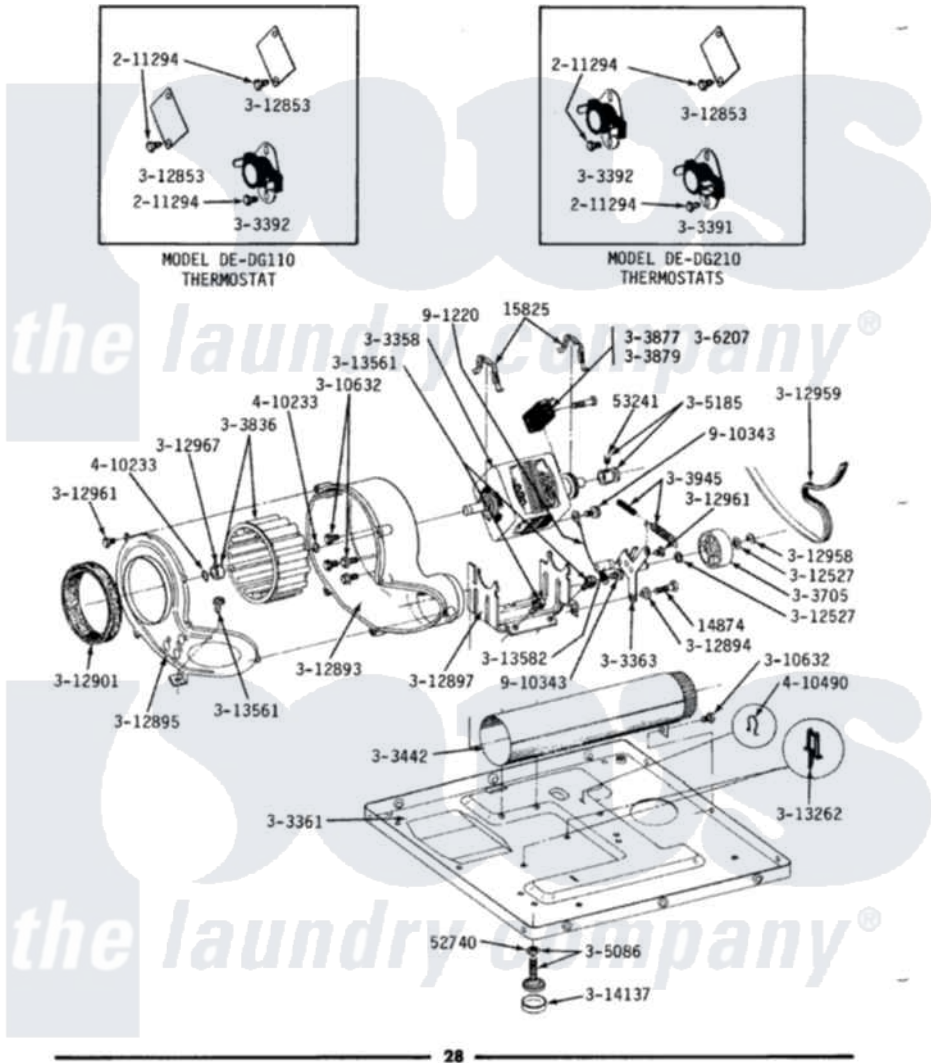

# Maytag LDG810 07 - MOTOR, BLOWER, BASE FRAME & THERMOSTATS

**MODELS DE-DG110-210-410-510-610-710-810**

**MOTOR, BLOWER, BASE FRAME & THERMOSTATS**

Maytag Residential Maytag LDG810 Dryer Parts Parts Diagram 07 - MOTOR, BLOWER, BASE FRAME & THERMOSTATS

[Click on the part number to view part](#)

Item	Original Part Number	Replaced By	Status	Part Description
1	<a href="#">Y014874</a>			Screw, Idler Arm And Sleeve
2	<a href="#">Y015825</a>			Clip, Motor To Motor Support
3	Y052740	<a href="#">62739</a>		Nut, Lock
4	<a href="#">Y053241</a>			Set Screw, Motor Pulley
5	211294	<a href="#">90767</a>		Screw, 8A X 3/8 HeX Washer Head Tapping
6	Y303358	<a href="#">W10410999</a>		Motor-Drve
7	Y303361		Not Available	BASE ASSY. (UPPER & LOWER)
8	Y303363	<a href="#">6-3033630</a>		Idler Arm
9	Y303391	<a href="#">33303391</a>		Thermostat, Cycling
10	<a href="#">303392</a>			Thermostat, Cycling
11	<a href="#">Y303394</a>			Cool-Down Thermostat
12	Y303442			EXHAUST DUCT ASSEMBLY
13	Y303705	<a href="#">6-3037050</a>		Pulley- ID
14	<a href="#">Y303836</a>			Blower Wheel Assembly And Clamp