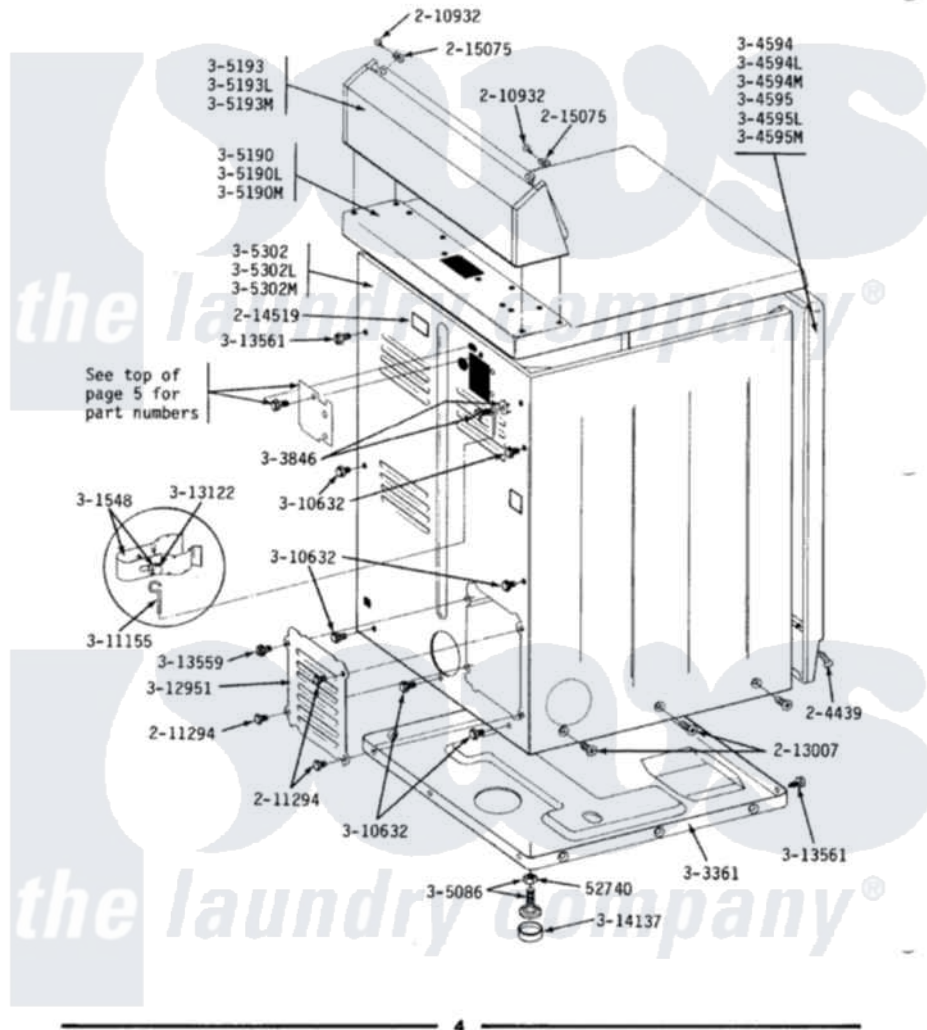

Maytag LDG810 08 - REAR VIEW

MODELS DE-DG110-210-410-510-610-710-810 REAR VIEW

Maytag [Residential Maytag LDG810 Dryer Parts](#) Parts Diagram 08 - REAR VIEW
 Click on the part number to view part

Item	Original Part Number	Replaced By	Status	Part Description
1	Y052740	62739		Nut, Lock
2	Y201808			Converter
3	204439			Screw And Fstner Assembly
4	210932			Screw, No.8 X 9/16 Ctsk Note: Screw, Inlet Duct
5	211294	90767		Screw, 8A X 3/8 HeX Washer Head Tapping
6	211881			Grommet, Cord Part Not Used- Gas Models Only
7	213007			Xfor Cabinet See Cabinet, Back
8	214519			LABEL, ELECTRICAL INSTR. PART NOT USED-GAS MODELS ONLY
9	215075			Fastener, Control Panel To Console
10	301548			Clamp, Ground Wire
11	302521		Not Available	CORD, POWER PART NOT USED-GAS MODELS ONLY

12	Y303361		Not Available	BASE ASSY. (UPPER & LOWER)
13	303846	22003781		Screw, Ground Strap
15	304594L		Not Available	FRONT PANEL-ALMOND
20	Y305086			Adjustable Leg And Nut
22	305190L	307104L		Top Cover Assembly
25	305193L			Console
28	305302L		Not Available	CABINET-ALMOND
30	Y310632	1163839		Screw
"	Y310632	1163839		Screw
31	311155			Ground Wire And Clamp
32	Y312905		Not Available	COVER, TERMINAL
33	Y312951		Not Available	ACCESS COVER, BACK
34	313122			Screw - Baffle To Tumbler
35	Y313559			Screw
36	Y313561			Screw---NA
37	Y313561			Screw---NA
38	Y314137			Foot, Rubber