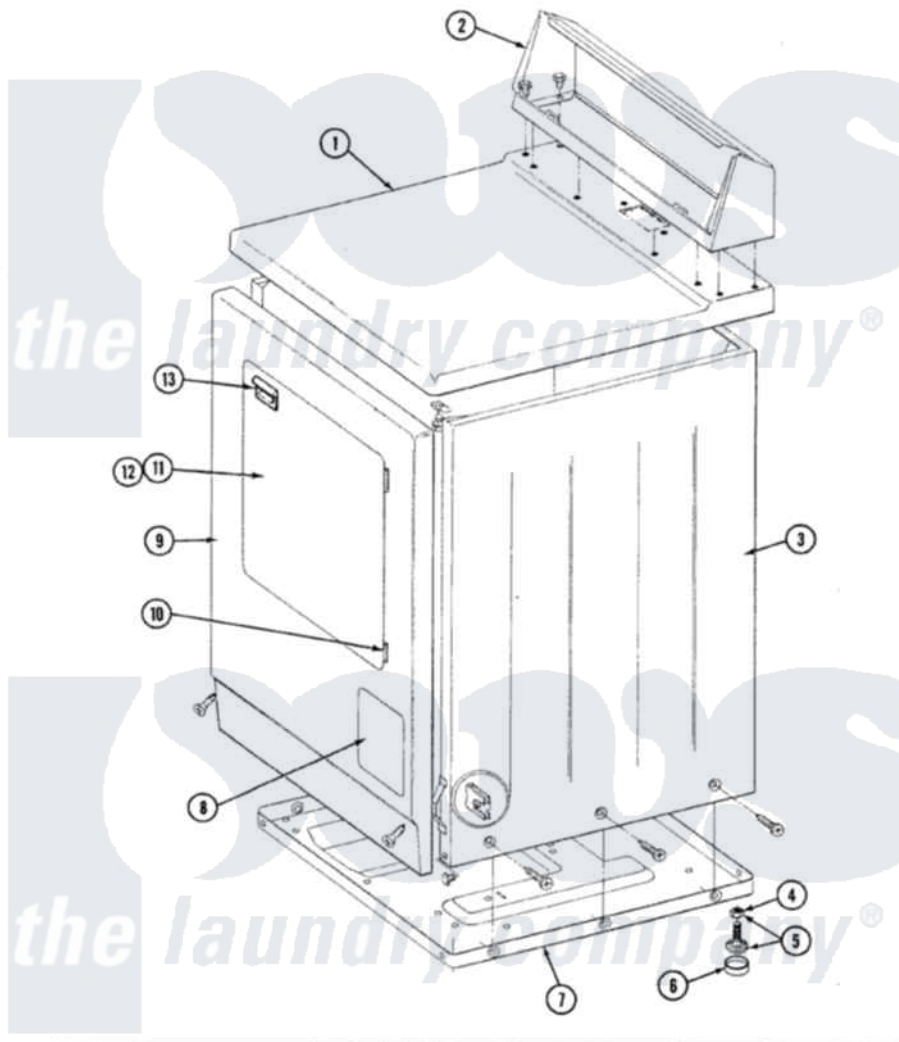

# Maytag LDG8200 03 - FRONT VIEW

SECTION: FRONT VIEW  
MODEL: DE-DG MODELS

Issue Date: 6/90

56

Maytag [Residential Maytag LDG8200 Dryer Parts](#) Parts Diagram 03 - FRONT VIEW  
Click on the part number to view part