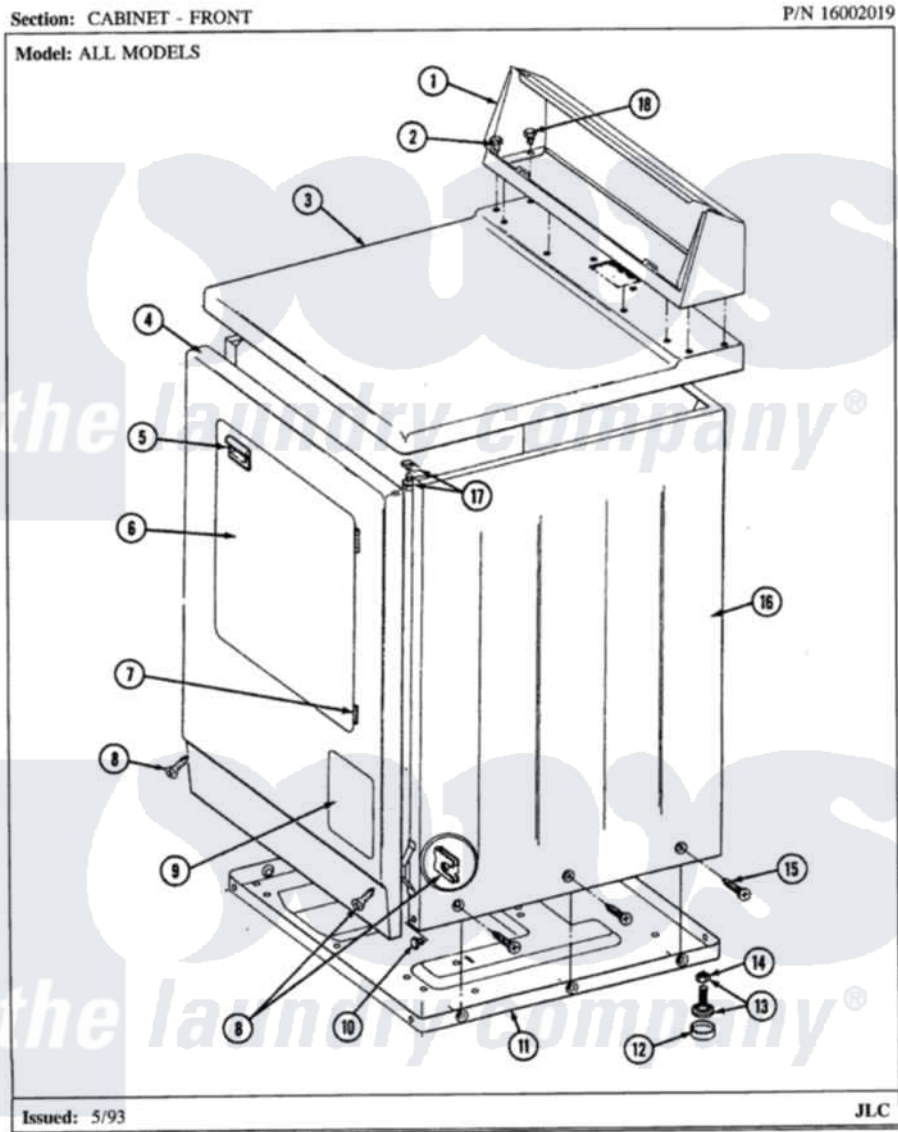

Maytag LDG8200AAE 01 - CABINET-FRONT

Maytag Residential Maytag LDG8200AAE Dryer Parts Parts Diagram 01 - CABINET-FRONT
 Click on the part number to view part

Item	Original Part Number	Replaced By	Status	Part Description
1	Y305193			Console
2	Y313559			Screw
3	307104			Top Cover Assembly
4	Y307998			Front Panel
5	314946			Handle White
6	314966			Panel, Outer
"	Y307111		Not Available	DOOR ASSY. COMPLETE (WHT)
7	307099	33001230		Hinge, Door
8	204439			Screw And Fstner Assembly
9	302542		Not Available	PART NOT USED. (DG ONLY)
10	Y310632	1163839		Screw
11	Y303361		Not Available	BASE ASSY. (UPPER & LOWER)
12	Y314137			Foot, Rubber
13	Y305086			Adjustable Leg And Nut
14	Y052740	62739		Nut, Lock

15	213007		Xfor Cabinet See Cabinet, Back
16	307124		Cabinet
17	204445		Screw And Fastener Assembly
18	211294	90767	Screw, 8A X 3/8 HeX Washer Head Tapping