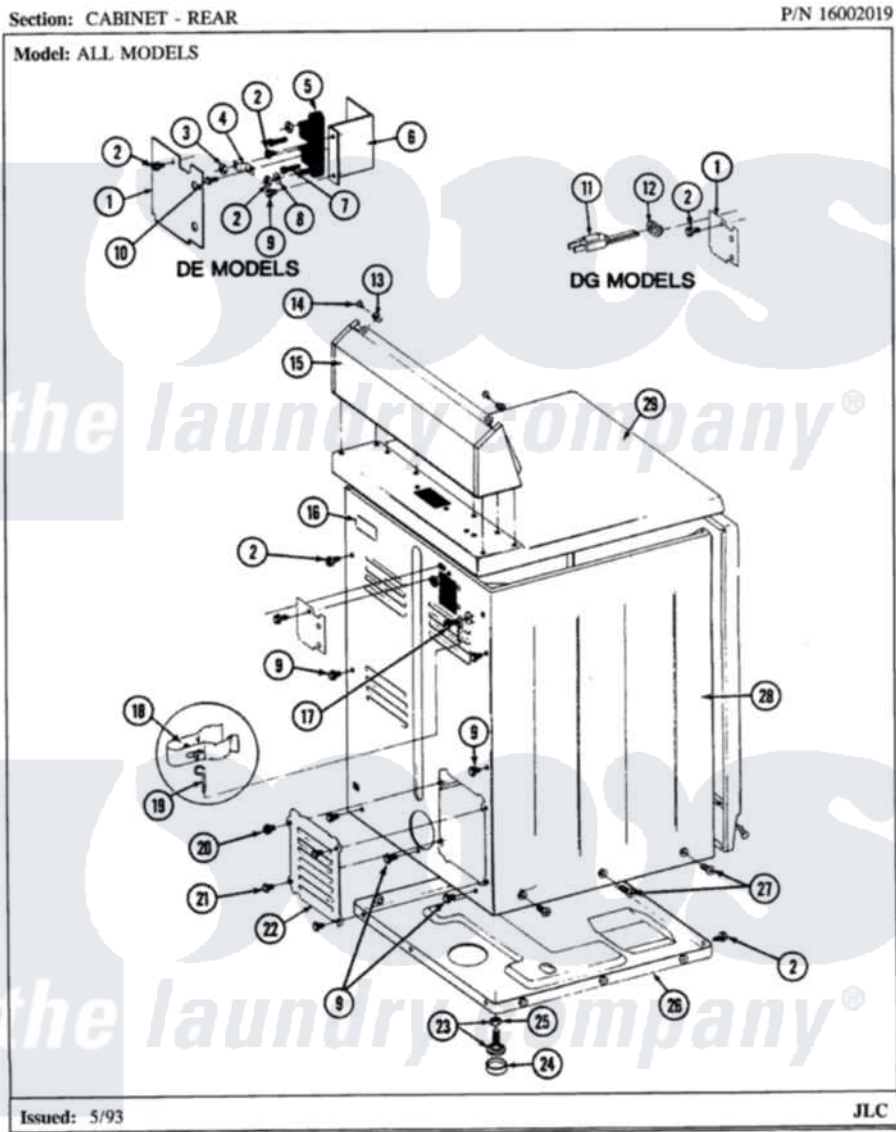

Maytag LDG8200AAE 02 - CABINET-REAR

Maytag [Residential Maytag LDG8200AAE Dryer Parts](#) Parts Diagram 02 - CABINET-REAR
 Click on the part number to view part

Item	Original Part Number	Replaced By	Status	Part Description
1	Y312905		Not Available	COVER, TERMINAL
2	Y313561			Screw---NA
9	Y310632	1163839		Screw
11	302521		Not Available	CORD, POWER PART NOT USED-GAS MODELS ONLY
12	211881			Grommet, Cord Part Not Used-Gas Models Only
13	215075			Fastener, Control Panel To Console
14	210932			Screw, No.8 X 9/16 Ctsk Note: Screw, Inlet Duct
15	Y305193			Console
16	214519			LABEL, ELECTRICAL INSTR. PART NOT USED-GAS MODELS ONLY
17	303846	22003781		Screw, Ground Strap
18	301548			Clamp, Ground Wire
19	311155			Ground Wire And Clamp
20	Y313559			Screw

21	211294	90767	Screw, 8A X 3/8 HeX Washer Head Tapping
22	Y312951	Not Available	ACCESS COVER, BACK
23	Y305086		Adjustable Leg And Nut
24	Y314137		Foot, Rubber
25	Y052740	62739	Nut, Lock
26	Y303361	Not Available	BASE ASSY. (UPPER & LOWER)
27	213077	Not Available	CAP FOR TIMER KNOB
28	307124		Cabinet
29	307104		Top Cover Assembly