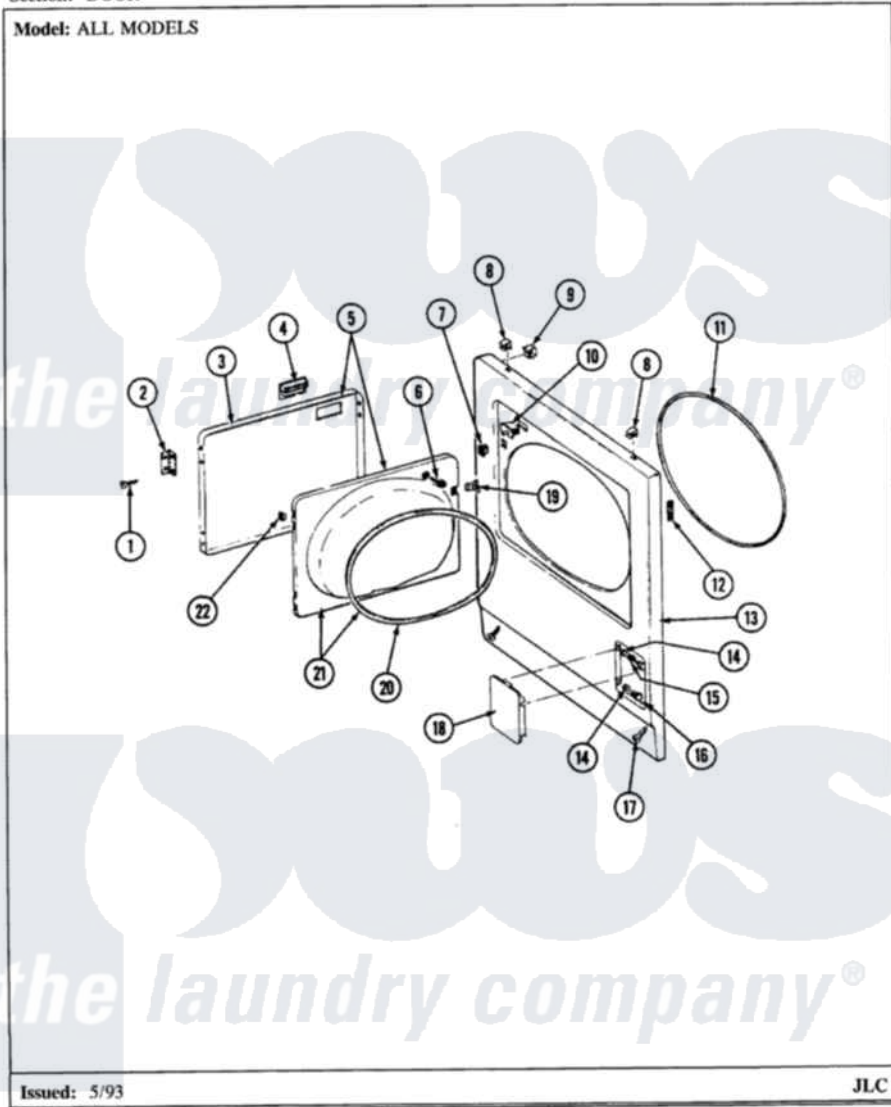

# Maytag LDG8200AAE 04 - DOOR

Section: DOOR

P/N 16002019

Model: ALL MODELS

Issued: 5/93

JLC

Maytag [Residential Maytag LDG8200AAE Dryer Parts](#) Parts Diagram 04 - DOOR

[Click on the part number to view part](#)

Item	Original Part Number	Replaced By	Status	Part Description
1	<a href="#">Y314062</a>			Screw, Door Hinge And Panel
2	307099	<a href="#">33001230</a>		Hinge, Door
3	<a href="#">314966</a>			Panel, Outer
4	<a href="#">314946</a>			Handle White
5	Y307111		Not Available	DOOR ASSY. COMPLETE (WHT)
6	312960	<a href="#">489355</a>		Screw, 8 X 1/2
7	<a href="#">306436</a>			Door Latch Kit-W
8	212982	<a href="#">22001650</a>		Fastener, Spring
9	<a href="#">Y310376</a>			Clip, Door Switch Harness
10	Y305753	<a href="#">W10169313</a>		Switch-Dor
11	<a href="#">314937</a>			Seal, Front Panel
12	<a href="#">Y313907</a>			Fastener, Twin
13	<a href="#">Y307998</a>			Front Panel
14	312301		Not Available	BUSHING FOR ACCESS STUD
15	<a href="#">312360</a>			Sleeve, Access Panel Stud

15	<a href="#">312309</a>		Part Not Used
16	212949	<a href="#">22001866</a>	Screw, Relay
17	<a href="#">204439</a>		Screw And Fstner Assembly
18	302542		Not Available
19	314936	<a href="#">33001305</a>	Strike, Door
20	314935	<a href="#">33001192</a>	Seal, Door
21	307098		Not Available
22	<a href="#">Y313910</a>		DOOR, INNER (W/SEAL)
			Clip, Door Liner To Outer Panel
"	314941		Not Available
			LABEL, INSTRUCTION