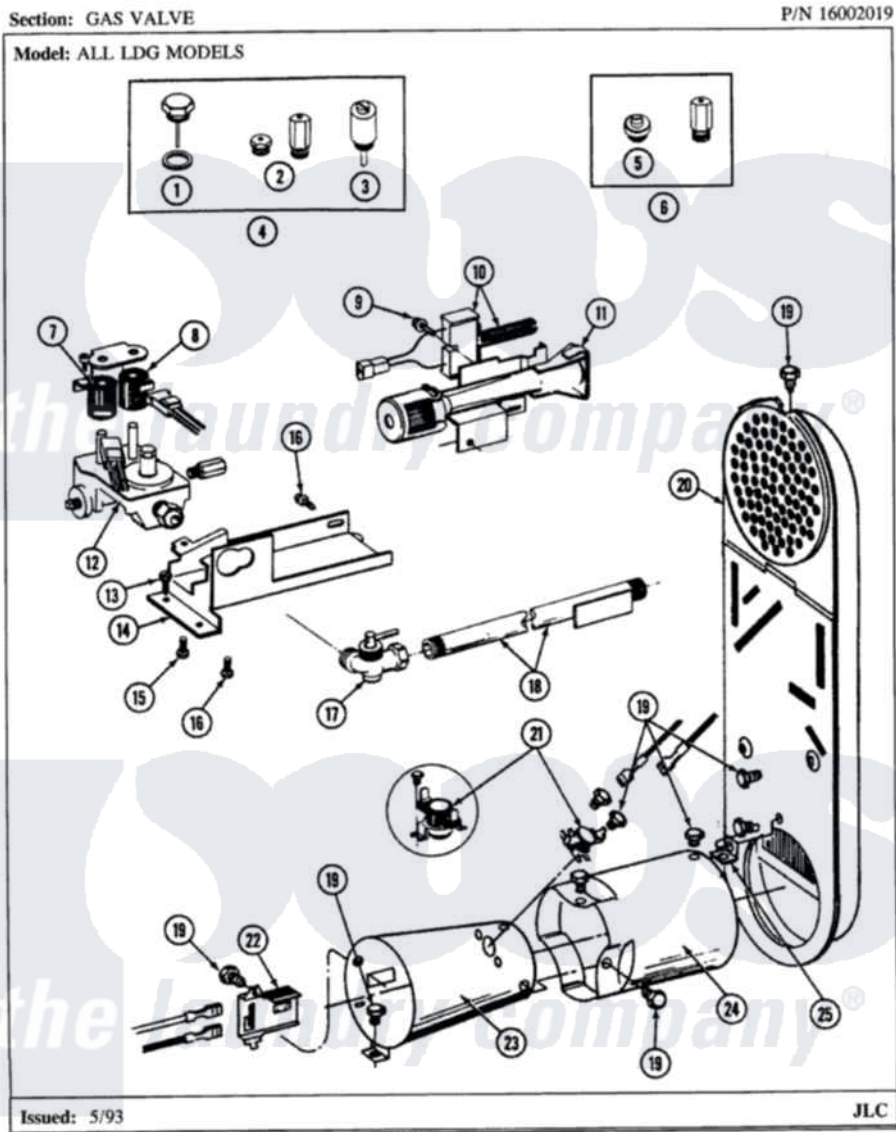

Maytag LDG8200AAE 05 - GAS VALVE

Maytag [Residential Maytag LDG8200AAE Dryer Parts](#) Parts Diagram 05 - GAS VALVE
 Click on the part number to view part

Item	Original Part Number	Replaced By	Status	Part Description
1	302810			Screw Assembly - Blue Block Ope
2	305861		Not Available	MAIN BURNER ORIFICE KIT-LPG
3	306184		Not Available	PLUG, BLOCKING (LPG REGULATOR)
4	Y306195	MAL9000AXX		LP Gas Con
5	314602	694424		Leak, Limiter
6	306204	33002924		Gas Conv K
7	306106			Coil, Holding And Booster-W
8	306105	694540		Coil, 60 Hz
9	304971			Screw Note: Screw, Igniter
10	304970	4391996		Ignitor
11	304974	33002793		Burner Assembly
12	306176			Valve, Gas
13	Y313561			Screw---NA
14	314566			Gas Control Bracket

15	314082	90767	Screw, 8A X 3/8 HeX Washer Head Tapping
16	Y313559		Screw
17	Y303349		Angle Shut-Off, Gas Valve
18	Y303383	33001735	Pipe And Bracket Assembly Series 18 Not Needed Use Vavle
19	211294	90767	Screw, 8A X 3/8 HeX Washer Head Tapping
20	Y308504	Not Available	INLET DUCT ASSEMBLY
21	303395		Thermostat, Hi-Limit
22	Y303377	338906	Radiant, Sensor
23	Y308548		Combustion Cone Assembly
24	Y303841		Cone, Extension
25	Y312890		Retainer, Heater Chamber