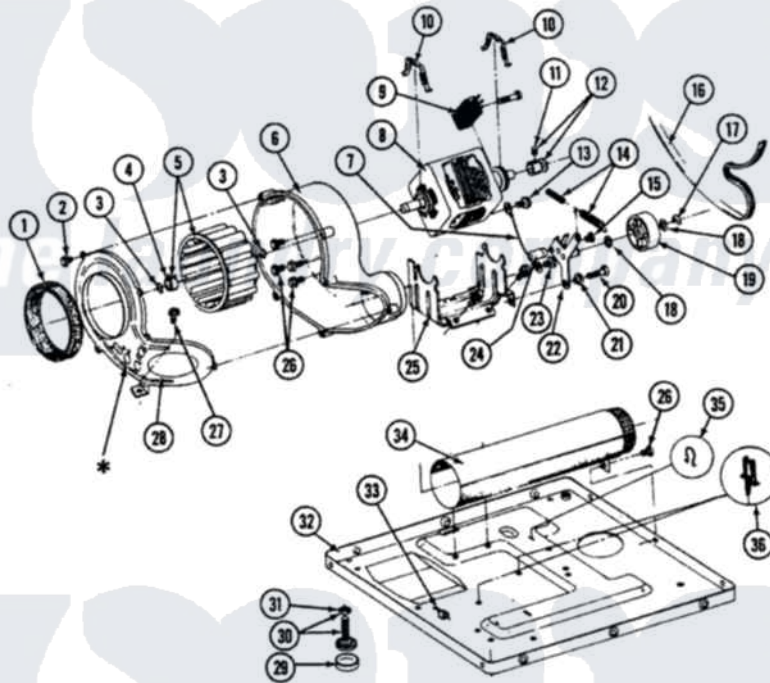

Maytag LDG8200AAE 06 - MOTOR DRIVE

Section: MOTOR DRIVE

P/N 16002019

Model: ALL MODELS

*See pages 18 and 19 for thermostat part numbers.

Issued: 5/93

JLC

Maytag [Residential Maytag LDG8200AAE Dryer Parts](#) Parts Diagram 06 - MOTOR DRIVE

[Click on the part number to view part](#)

Item	Original Part Number	Replaced By	Status	Part Description
1	Y312901			Seal, Housing Cover
2	Y312961	W10116751		Screw
3	410233	9703438		Ring-Retrn
4	312967			Clamp, Blower Housing
5	Y303836			Blower Wheel Assembly And Clamp
6	Y312893			Housing, Blower
7	901220			Ground Wire
8	Y303358	W10410999		Motor-Drve
9	306207		Not Available	(PROD. No.303358-8 & No.303358-9)
"	Y303877		Not Available	SWITCH, MOTOR EXTERNAL START No.303358-2, No.303358-4, 303358-7
"	Y303879			Switch, Motor External Start
10	Y015825			Clip, Motor To Motor Support
11	Y053241			Set Screw, Motor Pulley
12	Y305185	6-3051850		Pulley- MO

13	910343	488234	Screw 8-32 X 1/4
14	Y303945		IDLER SPRING ASSY. W/PLUG
15	Y312961	W10116751	Screw
16	Y312959		Poly "V" Belt For Tumbler
17	312958	354987	Ring, Retaining
18	Y312527		Washer, Idler Shaft
19	Y303705	6-3037050	Pulley- ID
20	Y014874		Screw, Idler Arm And Sleeve
21	Y312894	315772	Sleeve, Idler Arm
22	Y303363	6-3033630	Idler Arm
23	211294	90767	Screw, 8A X 3/8 HeX Washer Head Tapping
24	Y313582	W10116756	Spacer
25	312897		Not Available
26	Y310632	1163839	Screw
27	Y313561		Screw----NA
28	314846		Cover, Blower Housing
29	Y314137		Foot, Rubber
30	Y305086		Adjustable Leg And Nut
31	Y052740	62739	Nut, Lock
32	Y303361		Not Available
33	Y310376		Clip, Door Switch Harness
34	Y303442		EXHAUST DUCT ASSEMBLY
35	410490		Spring, Retainer Wire Harness
36	Y313262	W10116752	Retainer-