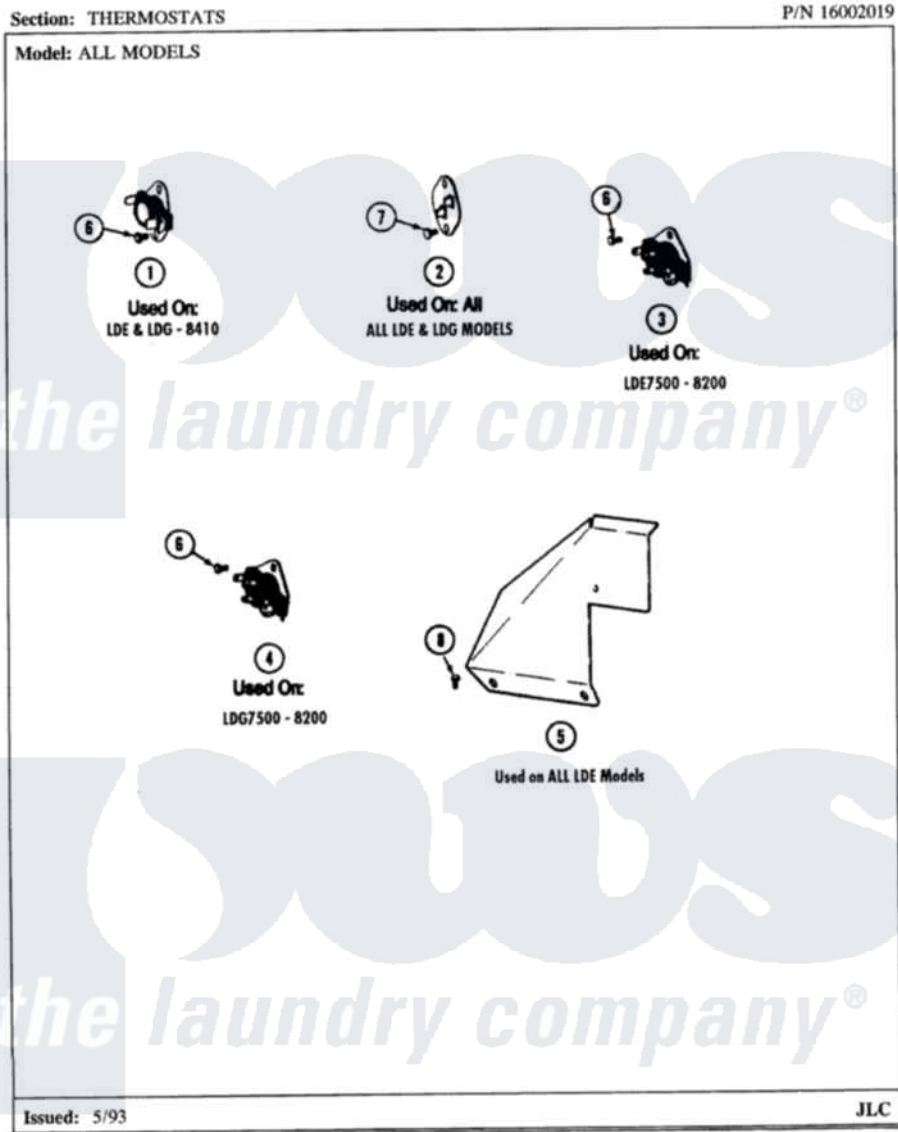

Maytag LDG8200AAE 07 - THERMOSTATS

Maytag [Residential Maytag LDG8200AAE Dryer Parts](#) Parts Diagram 07 - THERMOSTATS
 Click on the part number to view part

Item	Original Part Number	Replaced By	Status	Part Description
1	Y304475			Cycling Thermostat 140 Deg.
2	306604			Cut-Off, Thermal Part Not Used
4	307250			Thermostat, Multi-Temp
6	211294	90767		Screw, 8A X 3/8 HeX Washer Head Tapping
7	314848	W10116760		Screw