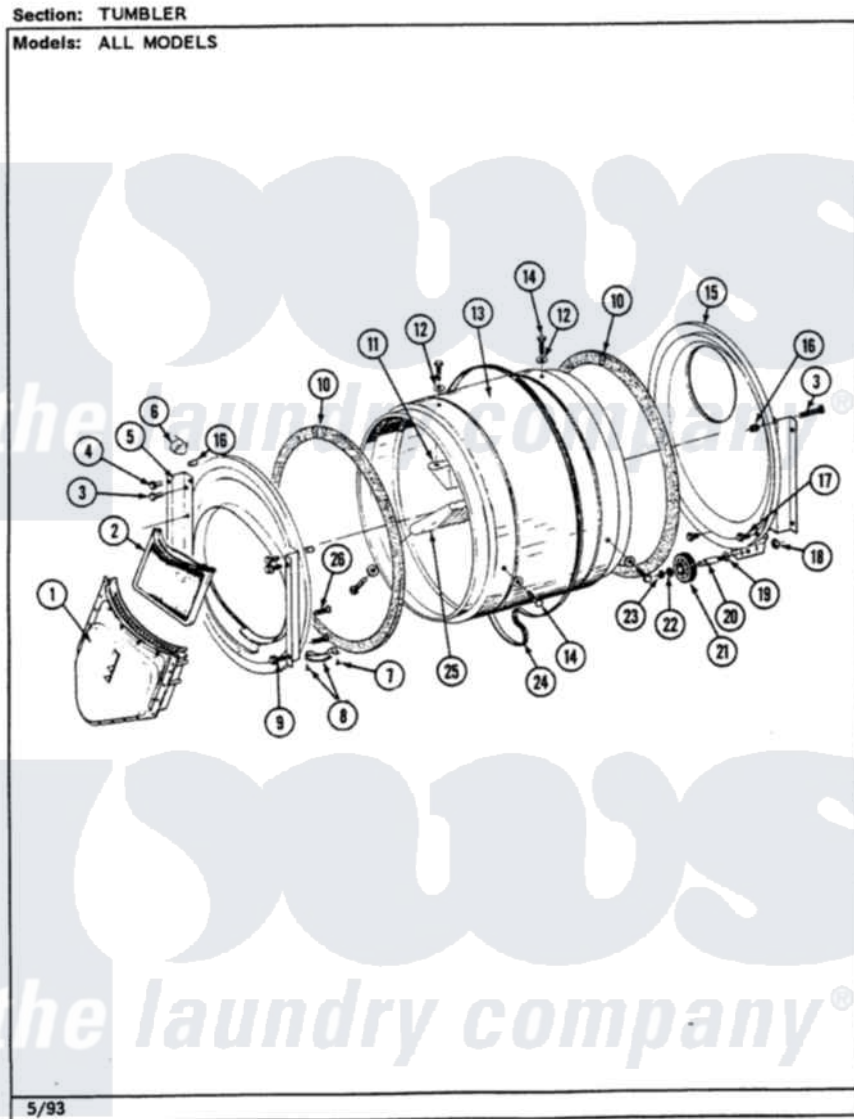

# Maytag LDG8200AAE 08 - TUMBLER

Maytag [Residential Maytag LDG8200AAE Dryer Parts](#) Parts Diagram 08 - TUMBLER  
Click on the part number to view part

Item	Original Part Number	Replaced By	Status	Part Description
1	Y307112	<a href="#">33001016</a>		Outlet Duct Assembly
2	Y307107	<a href="#">33002970</a>		Lint Filte
3	313764		Not Available	SCREW
4	<a href="#">Y313561</a>			Screw----NA
5	307109	<a href="#">33001179</a>		Front, Tumbler
6	<a href="#">Y310376</a>			Clip, Door Switch Harness
7	<a href="#">210720</a>			Rivet, Bearing To Tumbler Frmt
8	<a href="#">306508</a>			Tumbler Bearing Kit ----W
9	Y310632	<a href="#">1163839</a>		Screw
10	<a href="#">314820</a>			Seal, Tumbler
11	314803	<a href="#">33001012</a>		Baffle
12	<a href="#">314158</a>			Washer, Baffle To Tumbler
13	314802		Not Available	TUMBLER W/OUT BAFFLES
"	306663		Not Available	TUMBLER W/BAFFLES
14	<a href="#">Y310759</a>			Screw, Tumbler Baffles
15	Y308544	<a href="#">33001178</a>		Back, Tumbler

16	313915	<a href="#">31-3915</a>	Tech Sheet
17	211294	<a href="#">90767</a>	Screw, 8A X 3/8 HeX Washer Head Tapping
18	312538	<a href="#">33001443</a>	Nut, Hex
19	Y313347	<a href="#">312535</a>	Washer, Vault Mounting Brk.
20	Y312948	<a href="#">6-3129480</a>	Shaft- Tumbler
21	Y303373	<a href="#">12001541</a>	Drum Roller/Washer Assembly--W
22	<a href="#">312535</a>		Washer, Vault Mounting Brk.
23	410233	<a href="#">9703438</a>	Ring-Retrn
24	<a href="#">Y312959</a>		Poly "V" Belt For Tumbler
25	314804	<a href="#">33001004</a>	Baffle, Tall
26	Y314110	<a href="#">33002917</a>	Screw, No.10-16