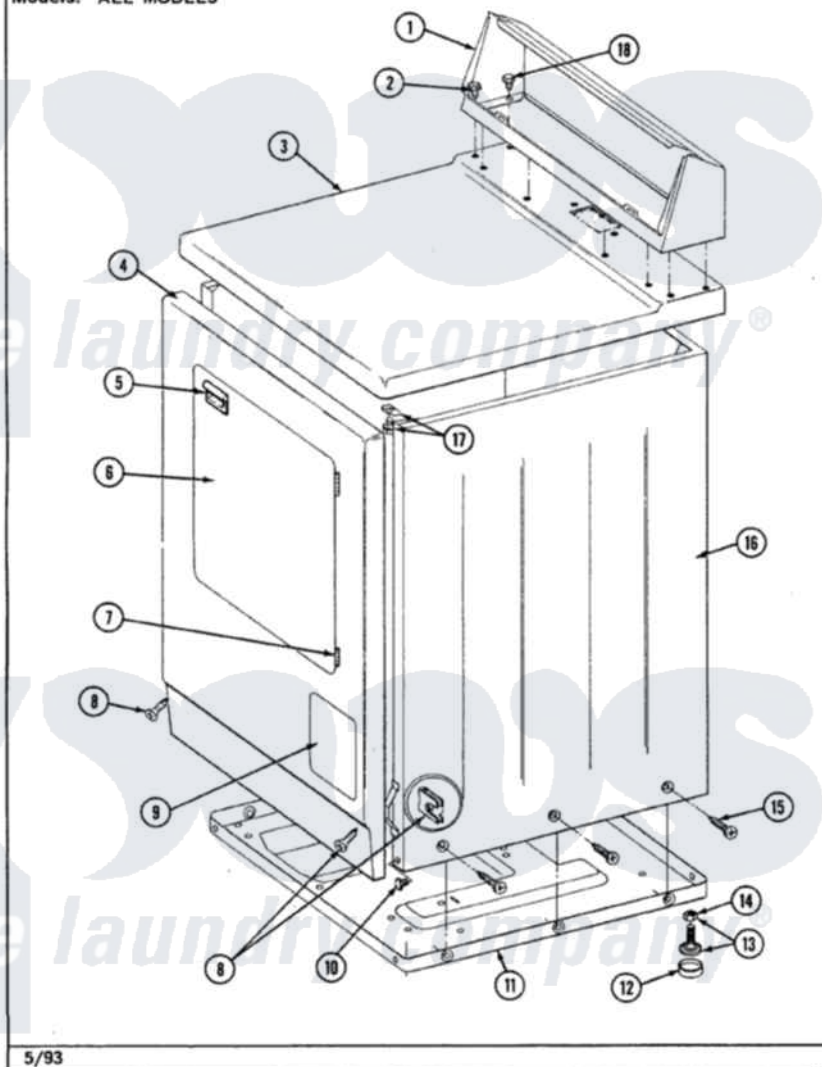

Maytag LDG8200AAL 01 - CABINET (FRONT
LDG8200AAW,AAL,ABL,ABW)

Section: CABINET-FRONT

P/N 1600028

Models: ALL MODELS

5/93

Maytag Residential Maytag LDG8200AAL Dryer Parts Parts Diagram 01 - CABINET (FRONT
LDG8200AAW,AAL,ABL,ABW)

Click on the part number to view part

Item	Original Part Number	Replaced By	Status	Part Description
1	305193L			Console
2	Y313559			Screw
3	307104L			Top Cover Assembly
4	307998L			Front Panel---NA
5	314972			Handle Door ALM
6	314966L		Not Available	DOOR PANEL ALMOND
"	307111L	308061L		Door Assembly---NA
7	307099	33001230		Hinge, Door
8	204439			Screw And Fstner Assembly
9	302542L		Not Available	PART NOT USED. (DG ONLY)
10	Y310632	1163839		Screw
11	Y303361		Not Available	BASE ASSY. (UPPER & LOWER)
12	Y314137			Foot, Rubber
13	Y305086			Adjustable Leg And Nut

14	Y052740	62739	Nut, Lock
15	213007		Xfor Cabinet See Cabinet, Back
16	307124L	Not Available	CABINET ASSY ALMOND
17	204445		Screw And Fastener Assembly
18	211294	90767	Screw, 8A X 3/8 HeX Washer Head Tapping