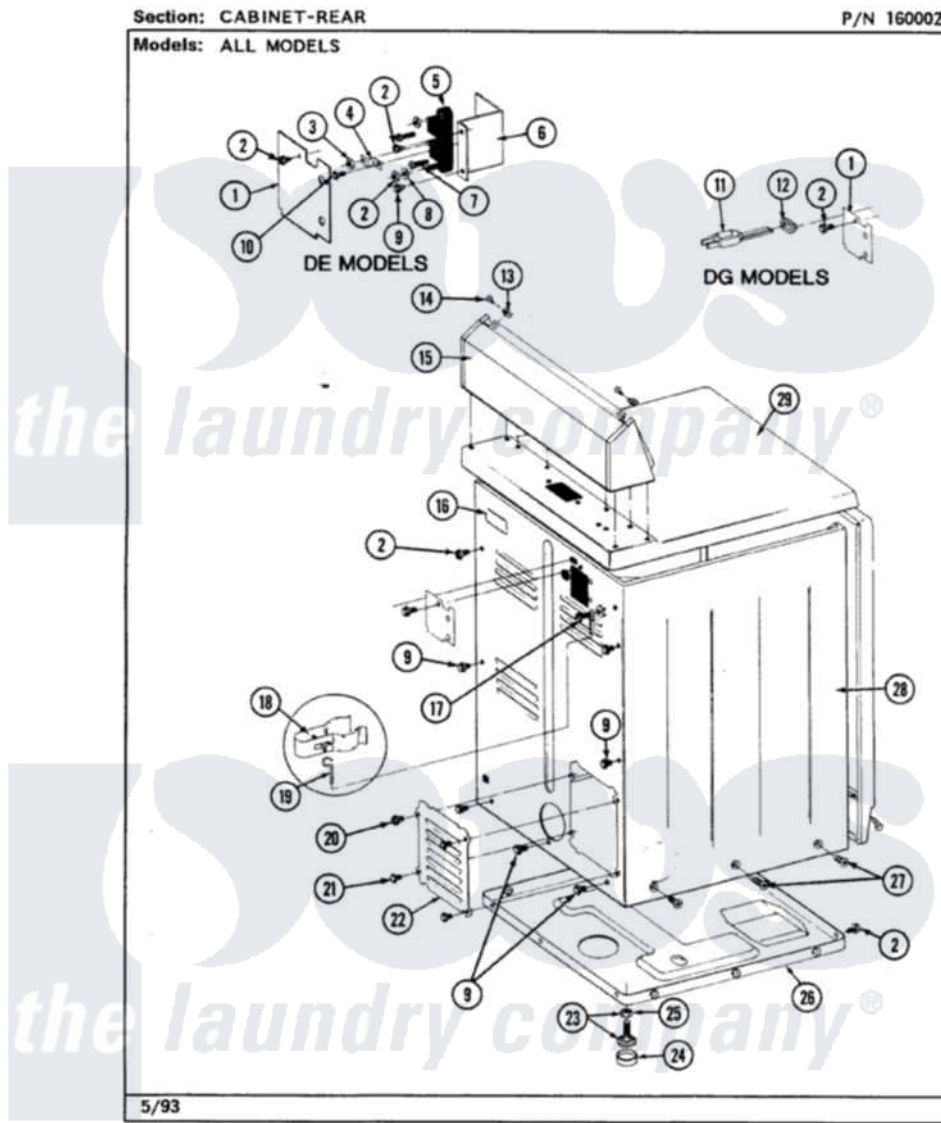

Maytag LDG8200AAL 02 - CABINET (REAR LDG8200AAW,AAL,ABL,ABW)

Maytag [Residential Maytag LDG8200AAL Dryer Parts](#) Parts Diagram 02 - CABINET (REAR LDG8200AAW,AAL,ABL,ABW)
Click on the part number to view part

Item	Original Part Number	Replaced By	Status	Part Description
1	Y312905		Not Available	COVER, TERMINAL
2	Y313561			Screw---NA
9	Y310632	1163839		Screw
11	302521		Not Available	CORD, POWER PART NOT USED-GAS MODELS ONLY
12	211881			Grommet, Cord Part Not Used-Gas Models Only
13	215075			Fastener, Control Panel To Console
14	210932			Screw, No.8 X 9/16 Ctsk Note: Screw, Inlet Duct
15	305193L			Console
16	214519			LABEL, ELECTRICAL INSTR. PART NOT USED-GAS MODELS ONLY
17	303846	22003781		Screw, Ground Strap
18	301548			Clamp, Ground Wire
19	311155			Ground Wire And Clamp

20	Y313559		Screw
21	211294	90767	Screw, 8A X 3/8 HeX Washer Head Tapping
22	Y312951	Not Available	ACCESS COVER, BACK
23	Y305086		Adjustable Leg And Nut
24	Y314137		Foot, Rubber
25	Y052740	62739	Nut, Lock
26	Y303361	Not Available	BASE ASSY. (UPPER & LOWER)
27	213077	Not Available	CAP FOR TIMER KNOB
28	307124L	Not Available	CABINET ASSY ALMOND
29	307104L		Top Cover Assembly