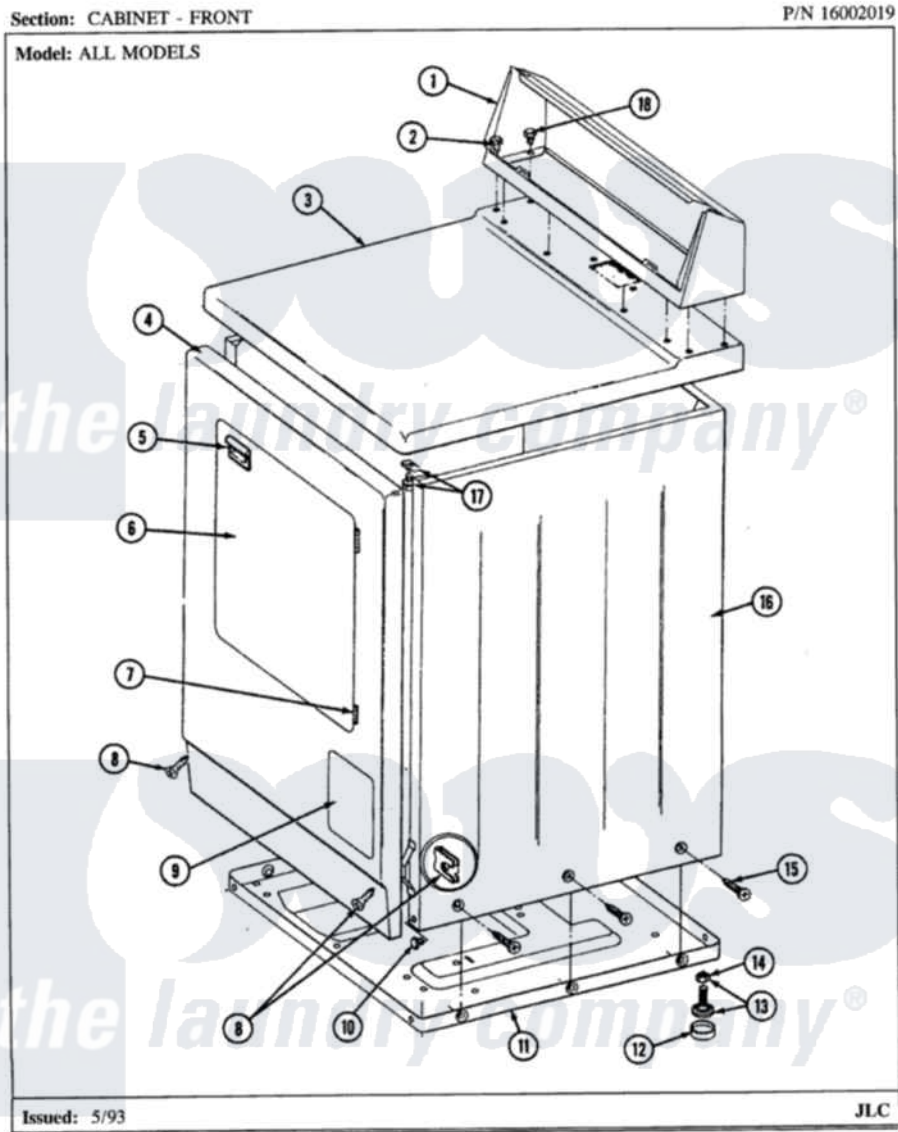

# Maytag LDG8200AAL 03 - CABINET-FRONT

Maytag Residential Maytag LDG8200AAL Dryer Parts Parts Diagram 03 - CABINET-FRONT  
 Click on the part number to view part

Item	Original Part Number	Replaced By	Status	Part Description
1	<a href="#">Y305193</a>			Console
2	<a href="#">Y313559</a>			Screw
3	<a href="#">307104</a>			Top Cover Assembly
5	<a href="#">314946</a>			Handle White
6	<a href="#">314966</a>			Panel, Outer
"	Y307111		Not Available	DOOR ASSY. COMPLETE (WHT)
7	307099	<a href="#">33001230</a>		Hinge, Door
8	<a href="#">204439</a>			Screw And Fstner Assembly
10	Y310632	<a href="#">1163839</a>		Screw
11	Y303361		Not Available	BASE ASSY. (UPPER & LOWER)
12	<a href="#">Y314137</a>			Foot, Rubber
13	<a href="#">Y305086</a>			Adjustable Leg And Nut
14	Y052740	<a href="#">62739</a>		Nut, Lock
15	<a href="#">213007</a>			Xfor Cabinet See Cabinet, Back

16

[307124](#)

Cabinet

17

[204445](#)

Screw And Fastener Assembly

18

211294

[90767](#)

Screw, 8A X 3/8 HeX Washer  
Head Tapping