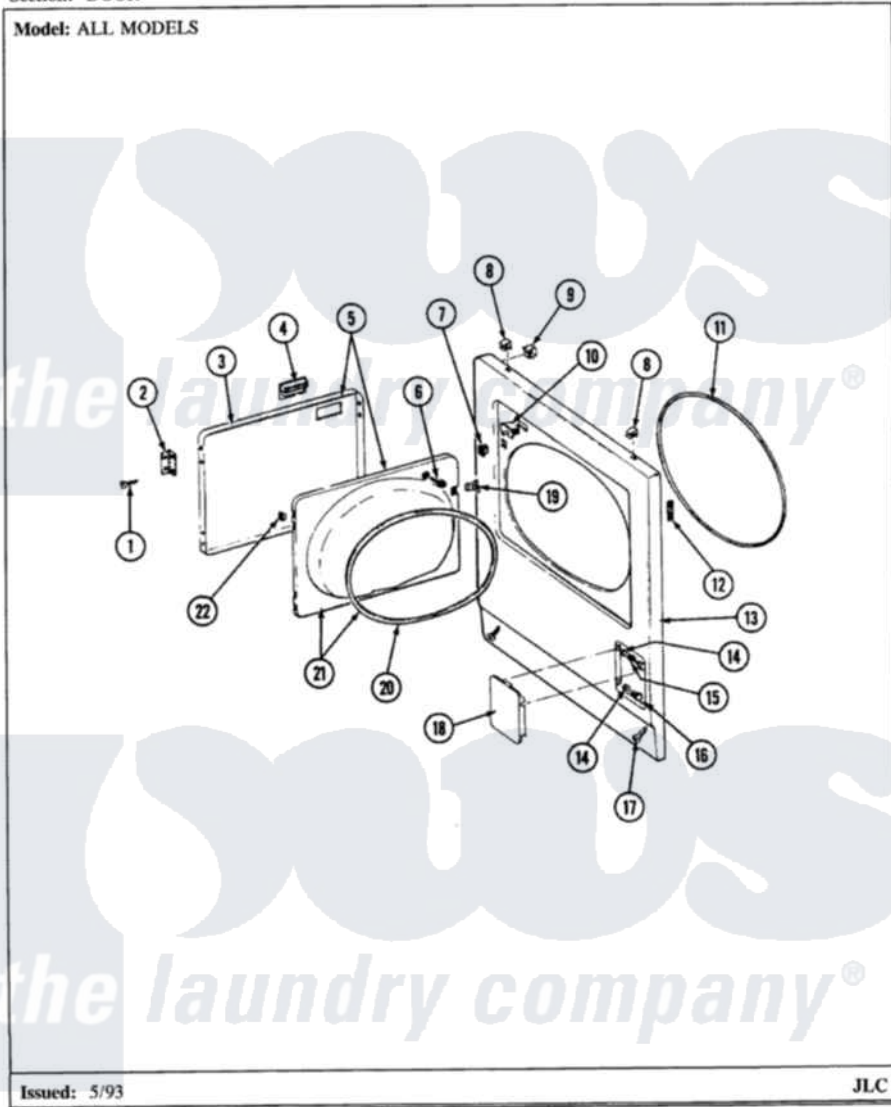

# Maytag LDG8200AAL 05 - DOOR

Section: DOOR

P/N 16002019

Model: ALL MODELS

Issued: 5/93

JLC

Maytag [Residential Maytag LDG8200AAL Dryer Parts](#) Parts Diagram 05 - DOOR

[Click on the part number to view part](#)

Item	Original Part Number	Replaced By	Status	Part Description
1	<a href="#">Y314062</a>			Screw, Door Hinge And Panel
2	307099	<a href="#">33001230</a>		Hinge, Door
3	<a href="#">314966</a>			Panel, Outer
4	<a href="#">314946</a>			Handle White
5	Y307111		Not Available	DOOR ASSY. COMPLETE (WHT)
6	312960	<a href="#">489355</a>		Screw, 8 X 1/2
7	<a href="#">306436</a>			Door Latch Kit-W
8	212982	<a href="#">22001650</a>		Fastener, Spring
9	<a href="#">Y310376</a>			Clip, Door Switch Harness
10	Y305753	<a href="#">W10169313</a>		Switch-Dor
11	<a href="#">314937</a>			Seal, Front Panel
12	<a href="#">Y313907</a>			Fastener, Twin
19	314936	<a href="#">33001305</a>		Strike, Door
20	314935	<a href="#">33001192</a>		Seal, Door
21	307098		Not Available	DOOR, INNER (W/SEAL)
				Clip, Door Latch To Outer