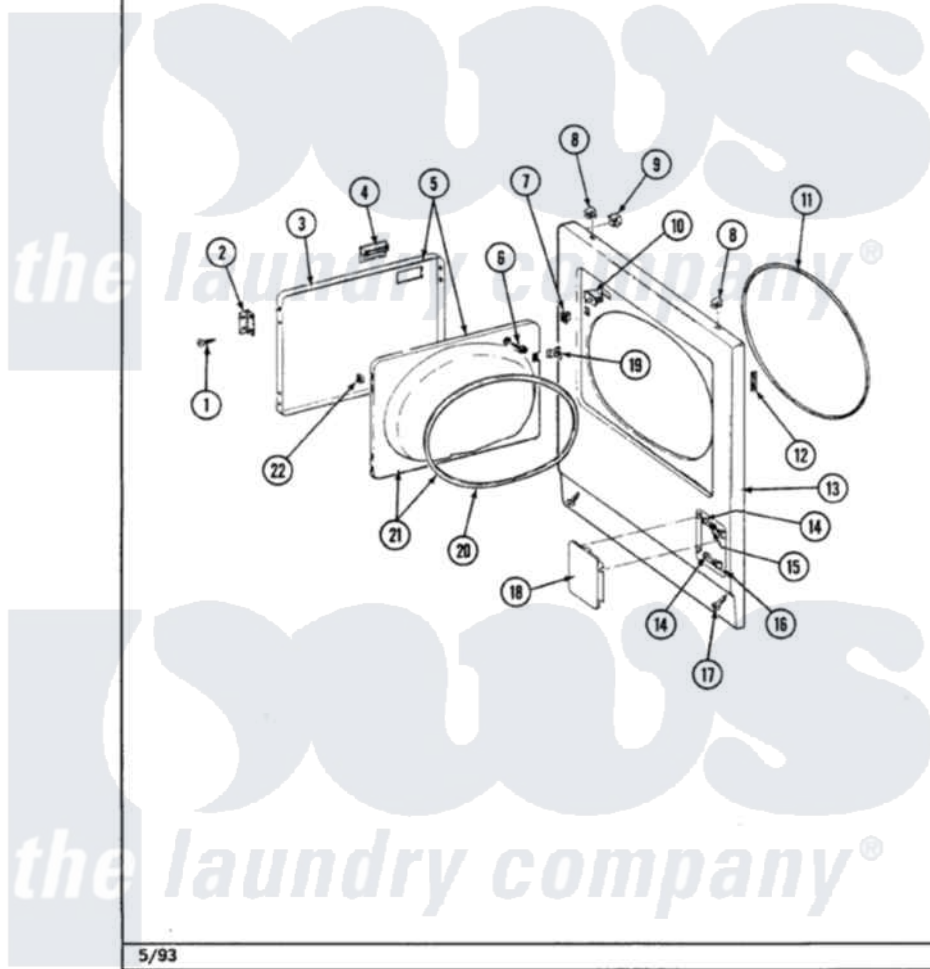

# Maytag LDG8200AAL 06 - DOOR (LDG8200AAW,AAL,ABW,ABL)

Section: DOOR

P/N 1600028

Models: ALL MODELS

5/93

Maytag Residential Maytag LDG8200AAL Dryer Parts Parts Diagram 06 - DOOR (LDG8200AAW,AAL,ABW,ABL)

Click on the part number to view part

Item	Original Part Number	Replaced By	Status	Part Description
1	<a href="#">Y314062</a>			Screw, Door Hinge And Panel
2	307099	<a href="#">33001230</a>		Hinge, Door
3	314966L		Not Available	DOOR PANEL ALMOND
4	<a href="#">314972</a>			Handle Door ALM
5	307111L	<a href="#">308061L</a>		Door Assembly----NA
6	312960	<a href="#">489355</a>		Screw, 8 X 1/2
7	<a href="#">306436</a>			Door Latch Kit--W
8	212982	<a href="#">22001650</a>		Fastener, Spring
9	<a href="#">Y310376</a>			Clip, Door Switch Harness
10	Y305753	<a href="#">W10169313</a>		Switch-Dor
11	<a href="#">314937</a>			Seal, Front Panel
12	<a href="#">Y313907</a>			Fastener, Twin
13	<a href="#">307998L</a>			Front Panel----NA
14	312301		Not Available	BUSHING FOR ACCESS STUD
15	<a href="#">312369</a>			Sleeve, Access Panel Stud Part Not Used

16	212949	<a href="#">22001866</a>	Screw, Relay
17	<a href="#">204439</a>		Screw And Fstner Assembly
18	302542L		Not Available PART NOT USED. (DG ONLY)
19	314936	<a href="#">33001305</a>	Strike, Door
20	314935	<a href="#">33001192</a>	Seal, Door
21	307098		Not Available DOOR, INNER (W/SEAL)
22	315441		Not Available LABEL, INSTRUCTION CANADA
"	<a href="#">Y313910</a>		Clip, Door Liner To Outer Panel
"	314941		Not Available LABEL, INSTRUCTION