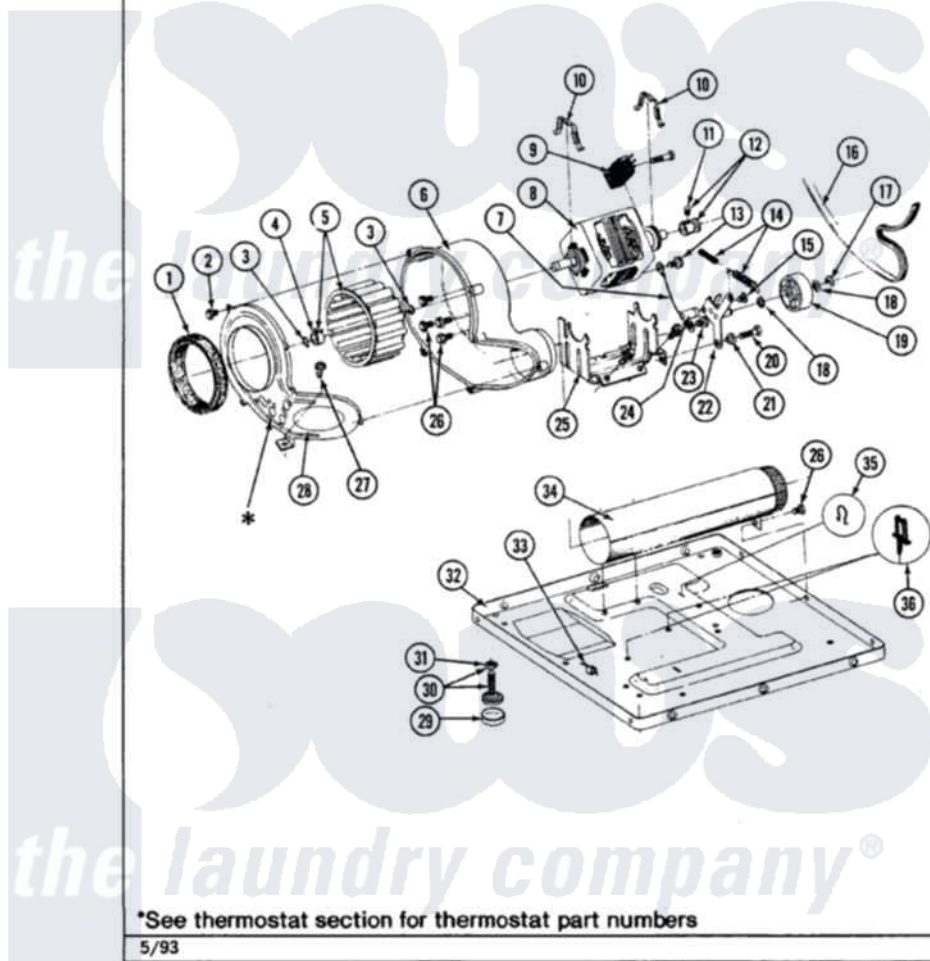

Maytag LDG8200AAL 08 - MOTOR DRIVE (LDG8200AAL,AAW,ABL,ABW)

Section: MOTOR DRIVE

P/N 1600028

Models: ALL MODELS

Maytag [Residential Maytag LDG8200AAL Dryer Parts](#) Parts Diagram 08 - MOTOR DRIVE
(LDG8200AAL,AAW,ABL,ABW)
[Click on the part number to view part](#)

Item	Original Part Number	Replaced By	Status	Part Description
1	Y312901			Seal, Housing Cover
2	Y312961	W10116751		Screw
3	410233	9703438		Ring-Retrn
4	312967			Clamp, Blower Housing
5	Y303836			Blower Wheel Assembly And Clamp
6	Y312893			Housing, Blower
7	901220			Ground Wire
8	Y303358	W10410999		Motor-Drve
9	306207		Not Available	(PROD. No.303358-8 & No.303358-9)
"	Y303877		Not Available	SWITCH, MOTOR EXTERNAL START No.303358-2, No.303358-4, 303358-7
"	Y303879			Switch, Motor External Start
10	Y015825			Clip, Motor To Motor Support
11	Y053241			Set Screw, Motor Pulley

12	Y305185	6-3051850		Pulley- MO
13	910343	488234		Screw 8-32 X 1/4
14	Y303945			IDLER SPRING ASSY. W/PLUG
15	Y312961	W10116751		Screw
16	Y312959			Poly "V" Belt For Tumbler
17	312958	354987		Ring, Retaining
18	Y312527			Washer, Idler Shaft
19	Y303705	6-3037050		Pulley- ID
20	Y014874			Screw, Idler Arm And Sleeve
21	Y312894	315772		Sleeve, Idler Arm
22	Y303363	6-3033630		Idler Arm
23	211294	90767		Screw, 8A X 3/8 HeX Washer Head Tapping
24	Y313582	W10116756		Spacer
25	312897		Not Available	SUPPORT, MOTOR
26	Y310632	1163839		Screw
27	Y313561			Screw---NA
28	314846			Cover, Blower Housing
29	Y314137			Foot, Rubber
30	Y305086			Adjustable Leg And Nut
31	Y052740	62739		Nut, Lock
32	Y303361		Not Available	BASE ASSY. (UPPER & LOWER)
33	Y310376			Clip, Door Switch Harness
34	Y303442			EXHAUST DUCT ASSEMBLY
35	410490			Spring, Retainer Wire Harness
36	Y313262	W10116752		Retainer-