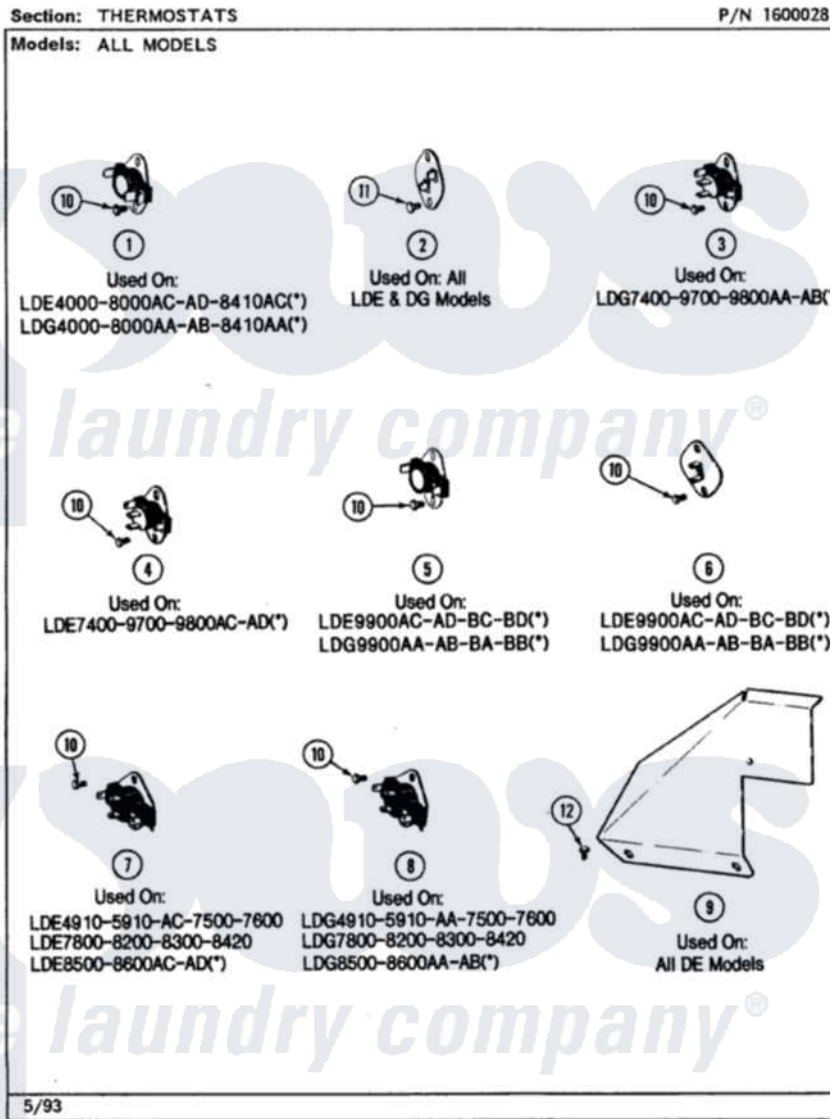

Maytag LDG8200AAL 10 - THERMOSTATS (LDG8200AAL,AAW,ABL,ABW)

Maytag [Residential Maytag LDG8200AAL Dryer Parts](#) Parts Diagram 10 - THERMOSTATS
(LDG8200AAL,AAW,ABL,ABW)
[Click on the part number to view part](#)

Item	Original Part Number	Replaced By	Status	Part Description
1	Y304475			Cycling Thermostat 140 Deg.
2	306604			Cut-Off, Thermal Part Not Used
3	306910			Thermostat, Multi Temp Note: Thermostat
5	307200			Thermostat, Limit
6	307208			Thermistor, Temp. Control
8	307250			Thermostat, Multi-Temp
10	211294	90767		Screw, 8A X 3/8 HeX Washer Head Tapping
11	314848	W10116760		Screw