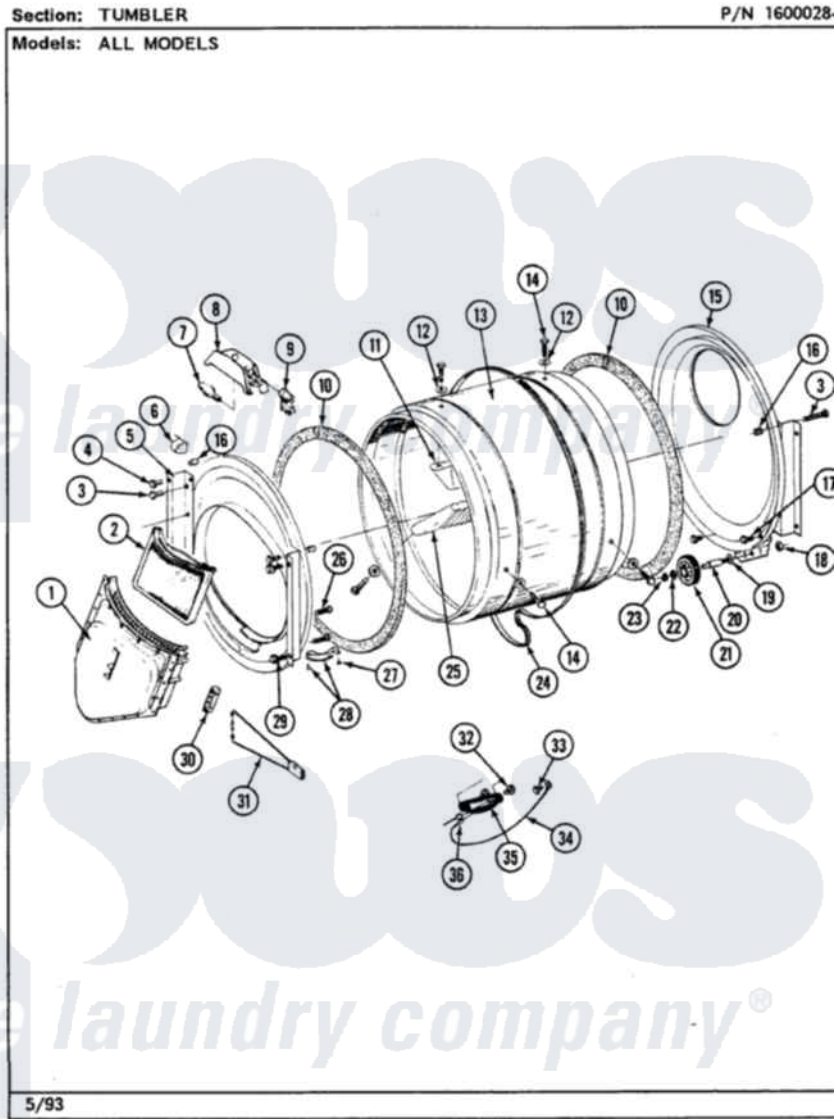

Maytag LDG8200AAL 11 - TUMBLER (LDG8200AAW,AAL,ABL,ABW)

Maytag Residential Maytag LDG8200AAL Dryer Parts Parts Diagram 11 - TUMBLER (LDG8200AAW,AAL,ABL,ABW)
Click on the part number to view part

Item	Original Part Number	Replaced By	Status	Part Description
1	Y307112	33001016		Outlet Duct Assembly
2	Y307107	33002970		Lint Filte
3	313764		Not Available	SCREW
4	Y313561			Screw----NA
5	307109	33001179		Front, Tumbler
6	Y310376			Clip, Door Switch Harness
10	314820			Seal, Tumbler
11	314803	33001012		Baffle
12	314158			Washer, Baffle To Tumbler
13	306663		Not Available	TUMBLER W/BAFFLES
"	314802		Not Available	TUMBLER W/OUT BAFFLES
14	Y310759			Screw, Tumbler Baffles
15	Y308544	33001178		Back, Tumbler
"	Y307114	33001178		Back, Tumbler
16	313915	31-3915		Tech Sheet
17	211294	90767		Screw, 8A X 3/8 HeX Washer Head Tapping

18	312538	33001443	Nut, Hex
19	Y313347	312535	Washer, Vault Mounting Brk.
20	Y312948	6-3129480	Shaft- Tumbler
21	Y303373	12001541	Drum Roller/Washer Assembly--W
22	312535		Washer, Vault Mounting Brk.
23	410233	9703438	Ring-Retrn
24	Y312959		Poly "V" Belt For Tumbler
25	314804	33001004	Baffle, Tall
26	Y314110	33002917	Screw, No.10-16
27	210720		Rivet, Bearing To Tumbler Frnt
28	306508		Tumbler Bearing Kit ---W
29	Y310632	1163839	Screw