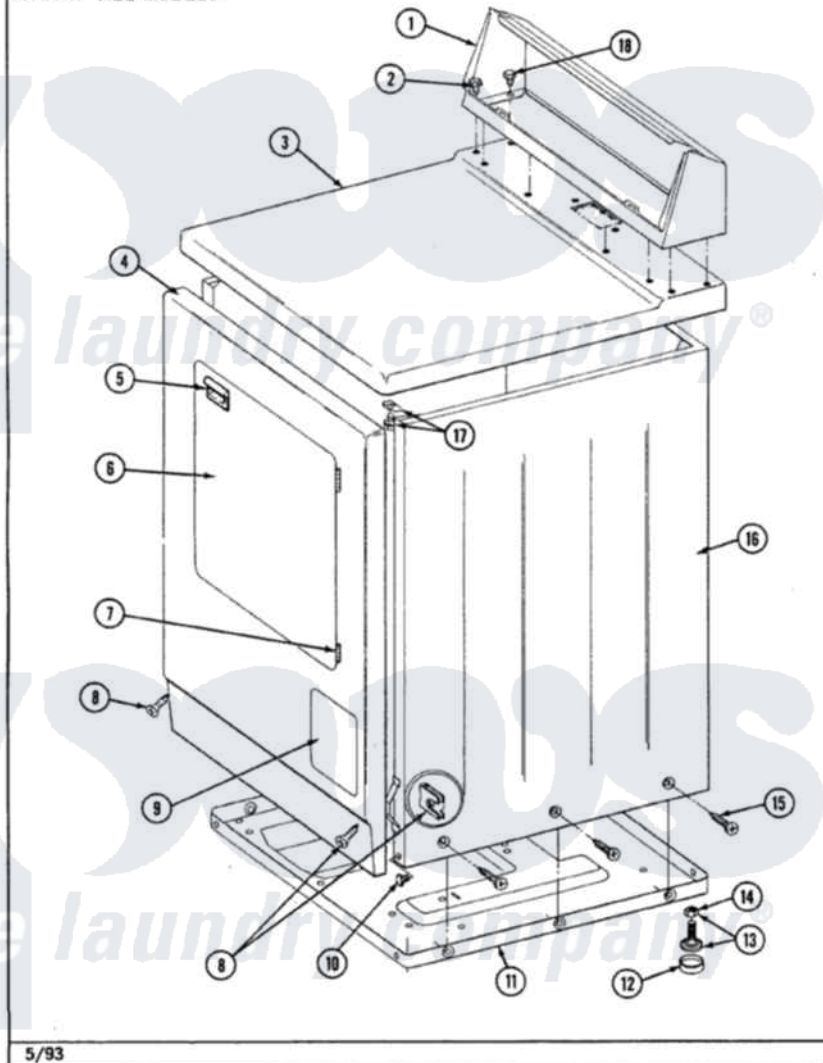

Maytag LDG8200AAW 01 - CABINET (FRONT
LDG8200AAW,AAL,ABL,ABW)

Section: CABINET-FRONT

P/N 1600028

Models: ALL MODELS

5/93

Maytag Residential Maytag LDG8200AAW Dryer Parts Parts Diagram 01 - CABINET (FRONT
LDG8200AAW,AAL,ABL,ABW)

Click on the part number to view part

Item	Original Part Number	Replaced By	Status	Part Description
1	Y305193			Console
2	Y313559			Screw
3	307104			Top Cover Assembly
4	Y307998			Front Panel
5	314946			Handle White
6	314966			Panel, Outer
"	Y307111		Not Available	DOOR ASSY. COMPLETE (WHT)
7	307099	33001230		Hinge, Door
8	204439			Screw And Fstner Assembly
9	302542		Not Available	PART NOT USED. (DG ONLY)
10	Y310632	1163839		Screw
11	Y303361		Not Available	BASE ASSY. (UPPER & LOWER)
12	Y314137			Foot, Rubber

13	Y305086		Adjustable Leg And Nut
14	Y052740	62739	Nut, Lock
15	213007		Xfor Cabinet See Cabinet, Back
16	307124		Cabinet
17	204445		Screw And Fastener Assembly
18	211294	90767	Screw, 8A X 3/8 HeX Washer Head Tapping