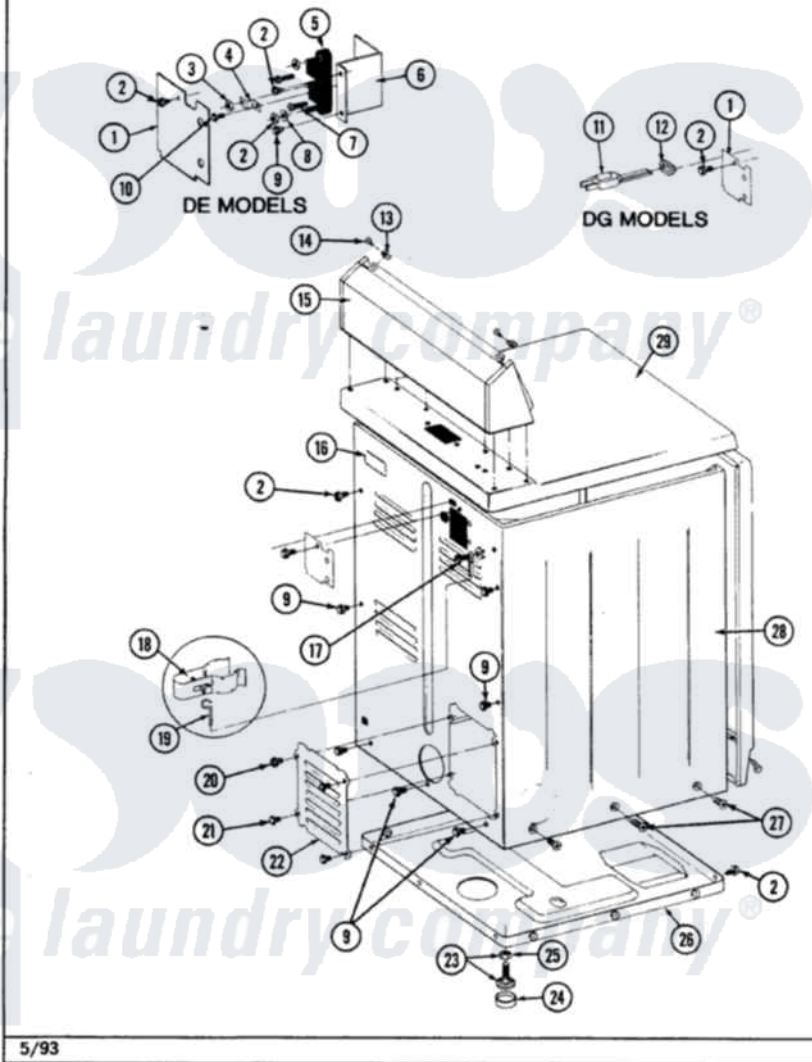

Maytag LDG8200AAW 02 - CABINET (REAR
LDG8200AAW,AAL,ABL,ABW)

Section: CABINET-REAR

P/N 160002

Models: ALL MODELS

5/93

Maytag Residential Maytag LDG8200AAW Dryer Parts Parts Diagram 02 - CABINET (REAR
LDG8200AAW,AAL,ABL,ABW)

Click on the part number to view part

Item	Original Part Number	Replaced By	Status	Part Description
1	Y312905		Not Available	COVER, TERMINAL
2	Y313561			Screw----NA
9	Y310632	1163839		Screw
11	302521		Not Available	CORD, POWER PART NOT USED-GAS MODELS ONLY
12	211881			Grommet, Cord Part Not Used-Gas Models Only
13	215075			Fastener, Control Panel To Console
14	210932			Screw, No.8 X 9/16 Ctsk Note: Screw, Inlet Duct
15	Y305193			Console
16	214519			LABEL, ELECTRICAL INSTR. PART NOT USED-GAS MODELS ONLY
17	303846	22003781		Screw, Ground Strap
18	301548			Clamp, Ground Wire

19	311155		Ground Wire And Clamp
20	Y313559		Screw
21	211294	90767	Screw, 8A X 3/8 HeX Washer Head Tapping
22	Y312951	Not Available	ACCESS COVER, BACK
23	Y305086		Adjustable Leg And Nut
24	Y314137		Foot, Rubber
25	Y052740	62739	Nut, Lock
26	Y303361	Not Available	BASE ASSY. (UPPER & LOWER)
27	213077	Not Available	CAP FOR TIMER KNOB
28	307124		Cabinet
29	307104		Top Cover Assembly