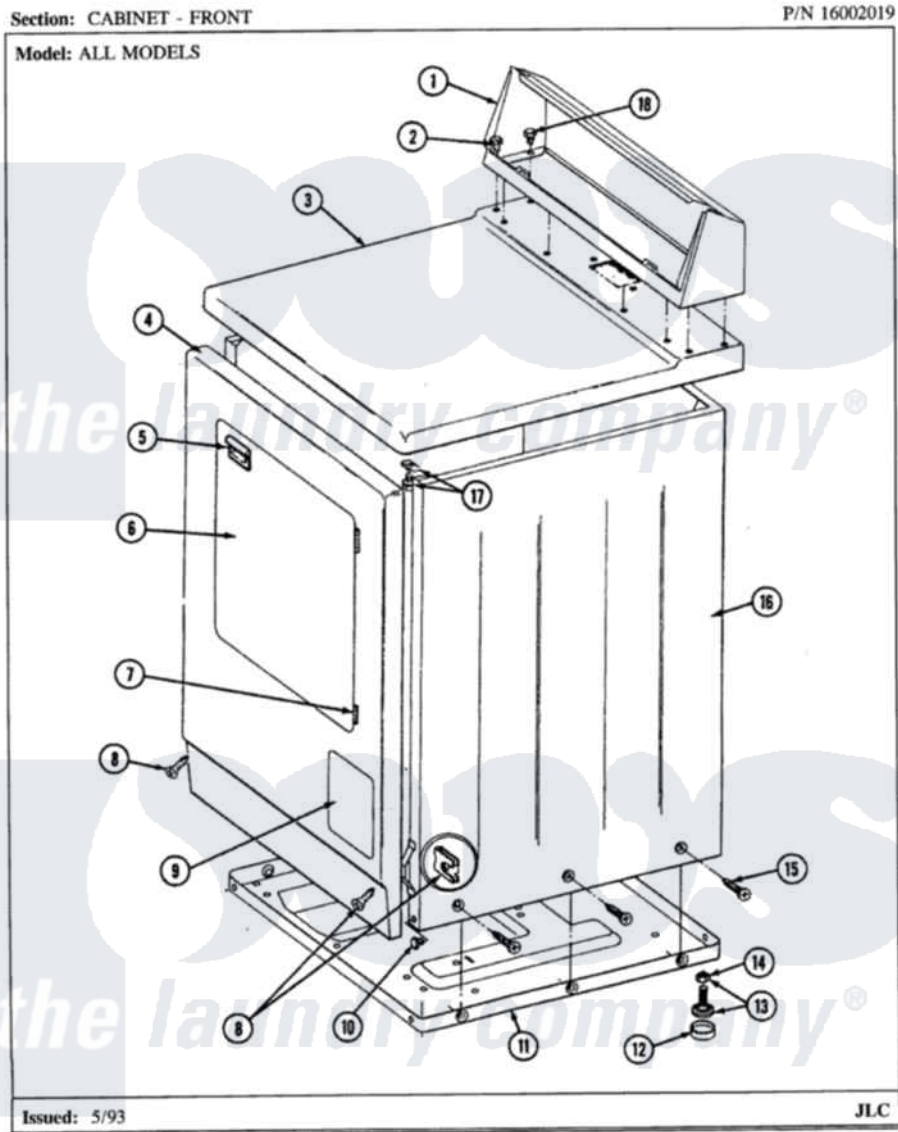

Maytag LDG8200AAW 03 - CABINET-FRONT

Maytag Residential Maytag LDG8200AAW Dryer Parts Parts Diagram 03 - CABINET-FRONT
 Click on the part number to view part

Item	Original Part Number	Replaced By	Status	Part Description
1	Y305193			Console
2	Y313559			Screw
3	307104			Top Cover Assembly
5	314946			Handle White
6	314966			Panel, Outer
"	Y307111		Not Available	DOOR ASSY. COMPLETE (WHT)
7	307099	33001230		Hinge, Door
8	204439			Screw And Fstner Assembly
10	Y310632	1163839		Screw
11	Y303361		Not Available	BASE ASSY. (UPPER & LOWER)
12	Y314137			Foot, Rubber
13	Y305086			Adjustable Leg And Nut
14	Y052740	62739		Nut, Lock
15	213007			Xfor Cabinet See Cabinet, Back

16

[307124](#)

Cabinet

17

[204445](#)

Screw And Fastener Assembly

18

211294

[90767](#)

Screw, 8A X 3/8 HeX Washer
Head Tapping