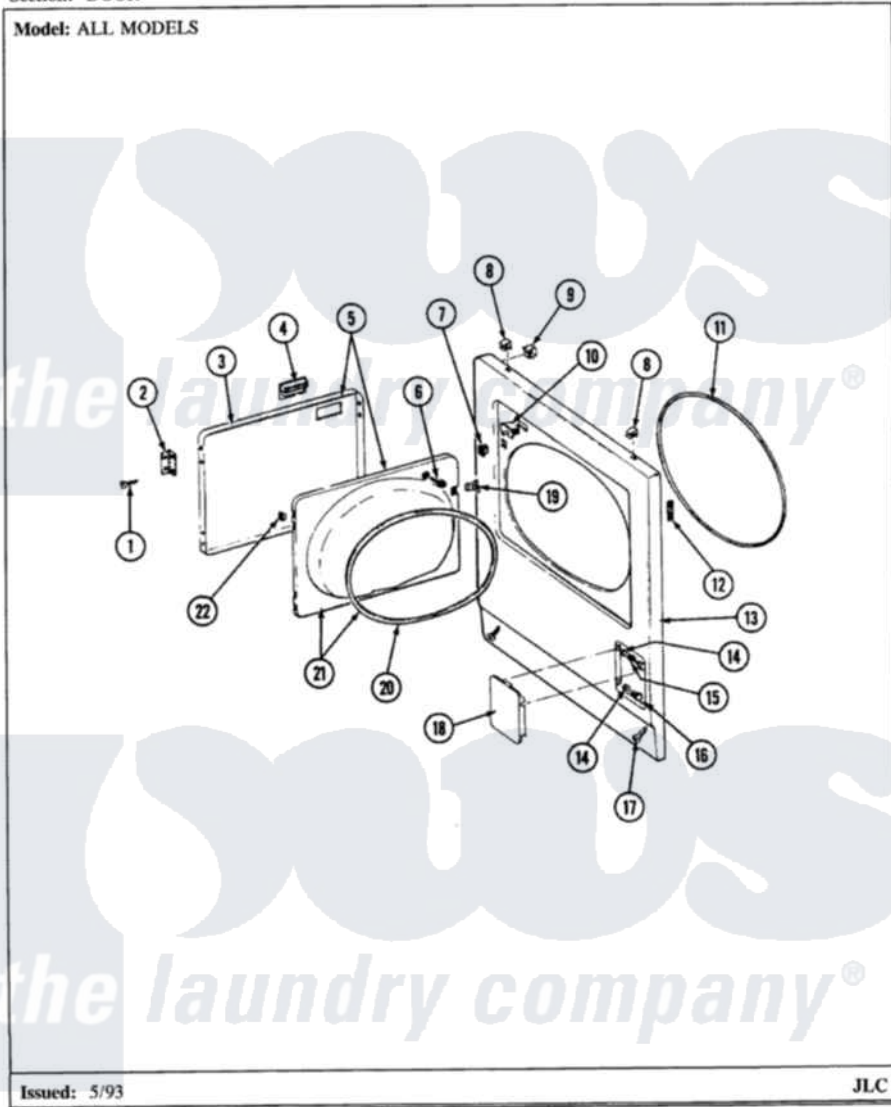

Maytag LDG8200AAW 05 - DOOR

Section: DOOR

P/N 16002019

Model: ALL MODELS

Issued: 5/93

JLC

Maytag [Residential Maytag LDG8200AAW Dryer Parts](#) Parts Diagram 05 - DOOR

[Click on the part number to view part](#)

Item	Original Part Number	Replaced By	Status	Part Description
1	Y314062			Screw, Door Hinge And Panel
2	307099	33001230		Hinge, Door
3	314966			Panel, Outer
4	314946			Handle White
5	Y307111		Not Available	DOOR ASSY. COMPLETE (WHT)
6	312960	489355		Screw, 8 X 1/2
7	306436			Door Latch Kit-W
8	212982	22001650		Fastener, Spring
9	Y310376			Clip, Door Switch Harness
10	Y305753	W10169313		Switch-Dor
11	314937			Seal, Front Panel
12	Y313907			Fastener, Twin
19	314936	33001305		Strike, Door
20	314935	33001192		Seal, Door
21	307098		Not Available	DOOR, INNER (W/SEAL)
				Clip, Door Latch To Outer