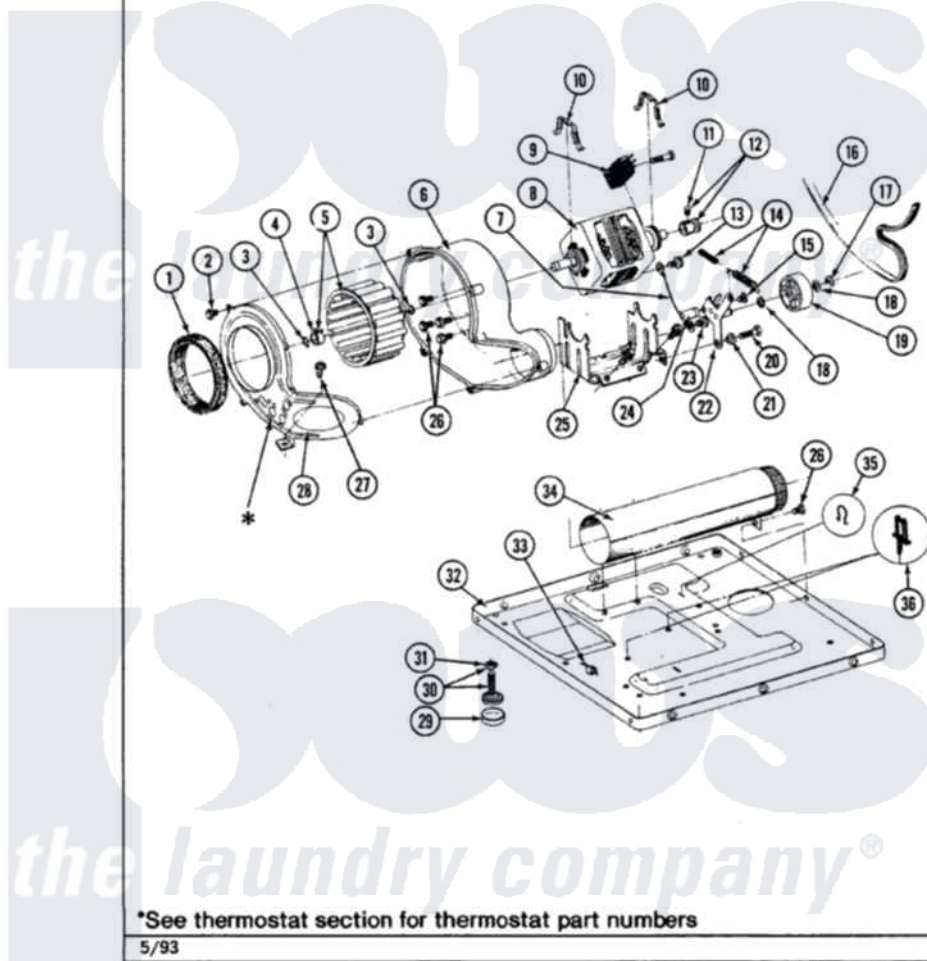

Maytag LDG8200AAW 08 - MOTOR DRIVE (LDG8200AAL,AAW,ABL,ABW)

Section: MOTOR DRIVE

P/N 1600028

Models: ALL MODELS

5/93

Maytag [Residential Maytag LDG8200AAW Dryer Parts](#) Parts Diagram 08 - MOTOR DRIVE
(LDG8200AAL,AAW,ABL,ABW)
[Click on the part number to view part](#)

Item	Original Part Number	Replaced By	Status	Part Description
1	Y312901			Seal, Housing Cover
2	Y312961	W10116751		Screw
3	410233	9703438		Ring-Retrn
4	312967			Clamp, Blower Housing
5	Y303836			Blower Wheel Assembly And Clamp
6	Y312893			Housing, Blower
7	901220			Ground Wire
8	Y303358	W10410999		Motor-Drve
9	306207		Not Available	(PROD. No.303358-8 & No.303358-9)
"	Y303877		Not Available	SWITCH, MOTOR EXTERNAL START No.303358-2, No.303358-4, 303358-7
"	Y303879			Switch, Motor External Start
10	Y015825			Clip, Motor To Motor Support
11	Y053241			Set Screw, Motor Pulley

12	Y305185	6-3051850	Pulley- MO
13	910343	488234	Screw 8-32 X 1/4
14	Y303945		IDLER SPRING ASSY. W/PLUG
15	Y312961	W10116751	Screw
16	Y312959		Poly "V" Belt For Tumbler
17	312958	354987	Ring, Retaining
18	Y312527		Washer, Idler Shaft
19	Y303705	6-3037050	Pulley- ID
20	Y014874		Screw, Idler Arm And Sleeve
21	Y312894	315772	Sleeve, Idler Arm
22	Y303363	6-3033630	Idler Arm
23	211294	90767	Screw, 8A X 3/8 HeX Washer Head Tapping
24	Y313582	W10116756	Spacer
25	312897		Not Available SUPPORT, MOTOR
26	Y310632	1163839	Screw
27	Y313561		Screw---NA
28	314846		Cover, Blower Housing
29	Y314137		Foot, Rubber
30	Y305086		Adjustable Leg And Nut
31	Y052740	62739	Nut, Lock
32	Y303361		Not Available BASE ASSY. (UPPER & LOWER)
33	Y310376		Clip, Door Switch Harness
34	Y303442		EXHAUST DUCT ASSEMBLY
35	410490		Spring, Retainer Wire Harness
36	Y313262	W10116752	Retainer-