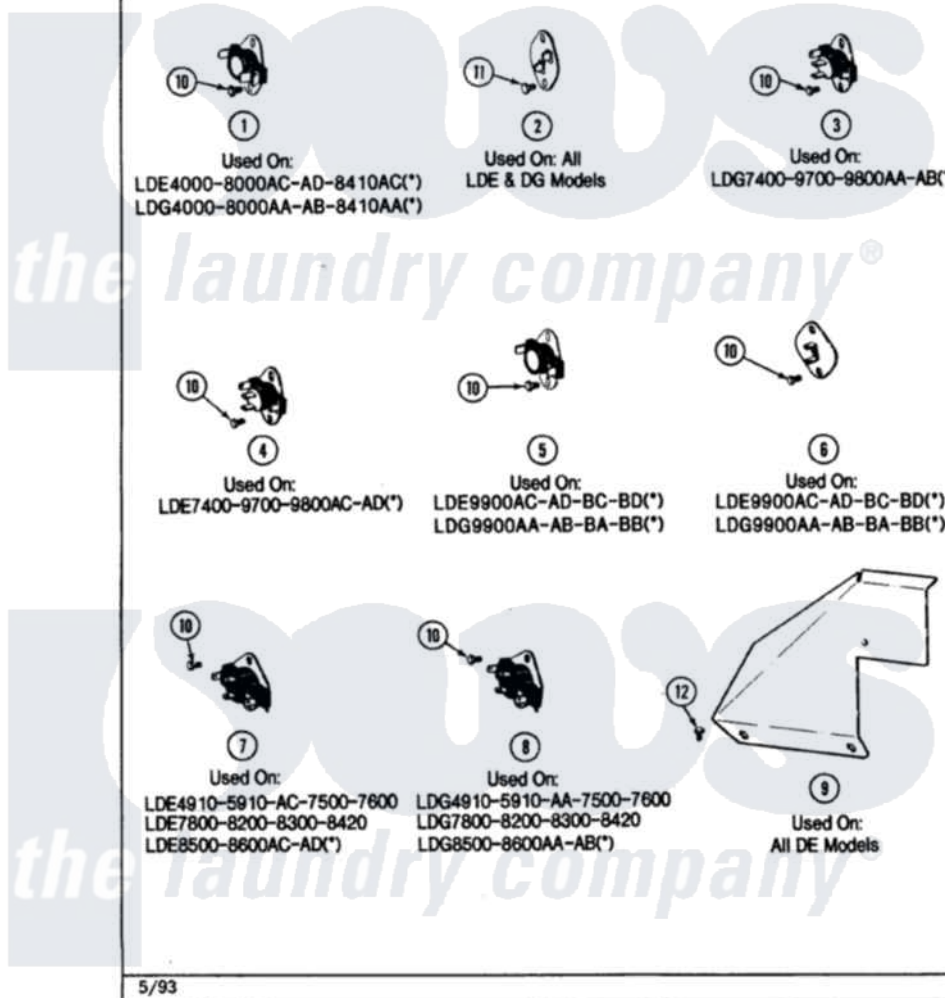

Maytag LDG8200AAW 10 - THERMOSTATS
(LDG8200AAL,AAW,ABL,ABW)

Section: THERMOSTATS

P/N 160028

Models: ALL MODELS

5/93

Maytag [Residential Maytag LDG8200AAW Dryer Parts](#) Parts Diagram 10 - THERMOSTATS
(LDG8200AAL,AAW,ABL,ABW)

[Click on the part number to view part](#)

Item	Original Part Number	Replaced By	Status	Part Description
1	Y304475			Cycling Thermostat 140 Deg.
2	306604			Cut-Off, Thermal Part Not Used
3	306910			Thermostat, Multi Temp Note: Thermostat
5	307200			Thermostat, Limit
6	307208			Thermistor, Temp. Control
8	307250			Thermostat, Multi-Temp
10	211294	90767		Screw, 8A X 3/8 HeX Washer Head Tapping
11	314848	W10116760		Screw