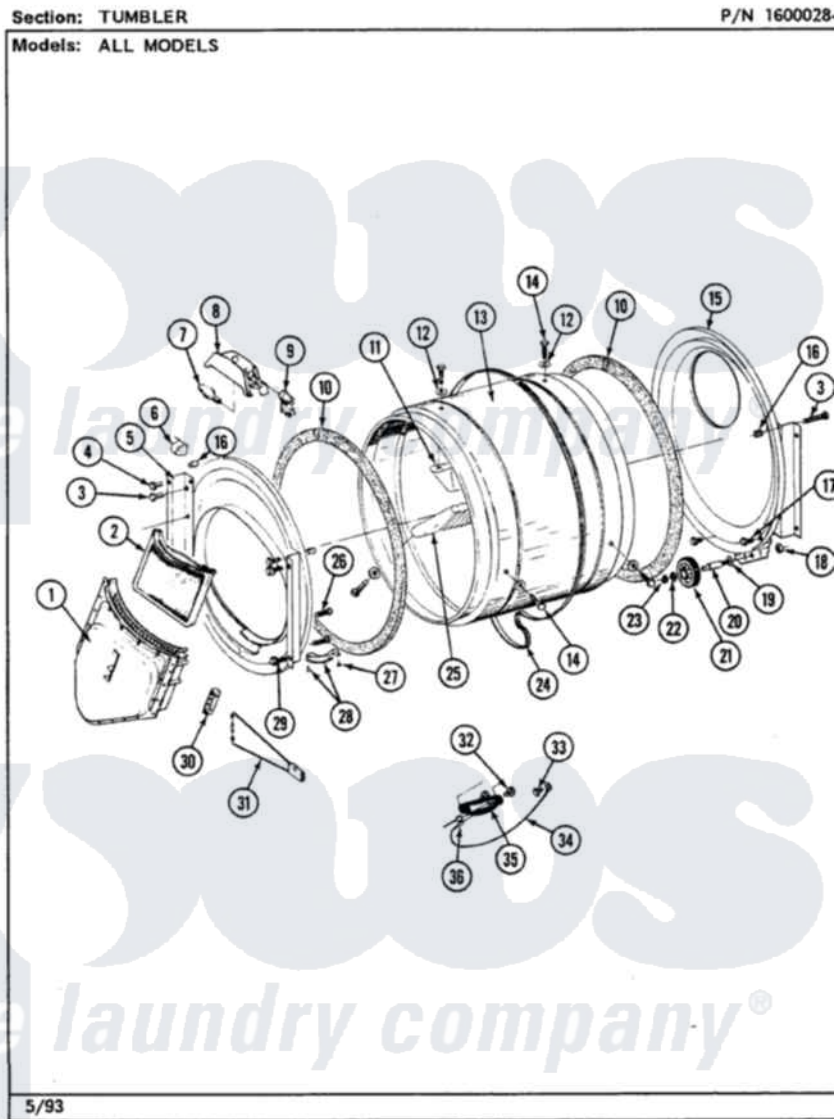

Maytag LDG8200AAW 11 - TUMBLER (LDG8200AAW,AAL,ABL,ABW)

Maytag [Residential Maytag LDG8200AAW Dryer Parts](#) Parts Diagram 11 - TUMBLER (LDG8200AAW,AAL,ABL,ABW)
Click on the part number to view part

Item	Original Part Number	Replaced By	Status	Part Description
1	Y307112	33001016		Outlet Duct Assembly
2	Y307107	33002970		Lint Filte
3	313764		Not Available	SCREW
4	Y313561			Screw----NA
5	307109	33001179		Front, Tumbler
6	Y310376			Clip, Door Switch Harness
10	314820			Seal, Tumbler
11	314803	33001012		Baffle
12	314158			Washer, Baffle To Tumbler
13	306663		Not Available	TUMBLER W/BAFFLES
"	314802		Not Available	TUMBLER W/OUT BAFFLES
14	Y310759			Screw, Tumbler Baffles
15	Y308544	33001178		Back, Tumbler
"	Y307114	33001178		Back, Tumbler
16	313915	31-3915		Tech Sheet
17	211294	90767		Screw, 8A X 3/8 HeX Washer Head Tapping

18	312538	33001443	Nut, Hex
19	Y313347	312535	Washer, Vault Mounting Brk.
20	Y312948	6-3129480	Shaft- Tumbler
21	Y303373	12001541	Drum Roller/Washer Assembly--W
22	312535		Washer, Vault Mounting Brk.
23	410233	9703438	Ring-Retrn
24	Y312959		Poly "V" Belt For Tumbler
25	314804	33001004	Baffle, Tall
26	Y314110	33002917	Screw, No.10-16
27	210720		Rivet, Bearing To Tumbler Frnt
28	306508		Tumbler Bearing Kit ---W
29	Y310632	1163839	Screw